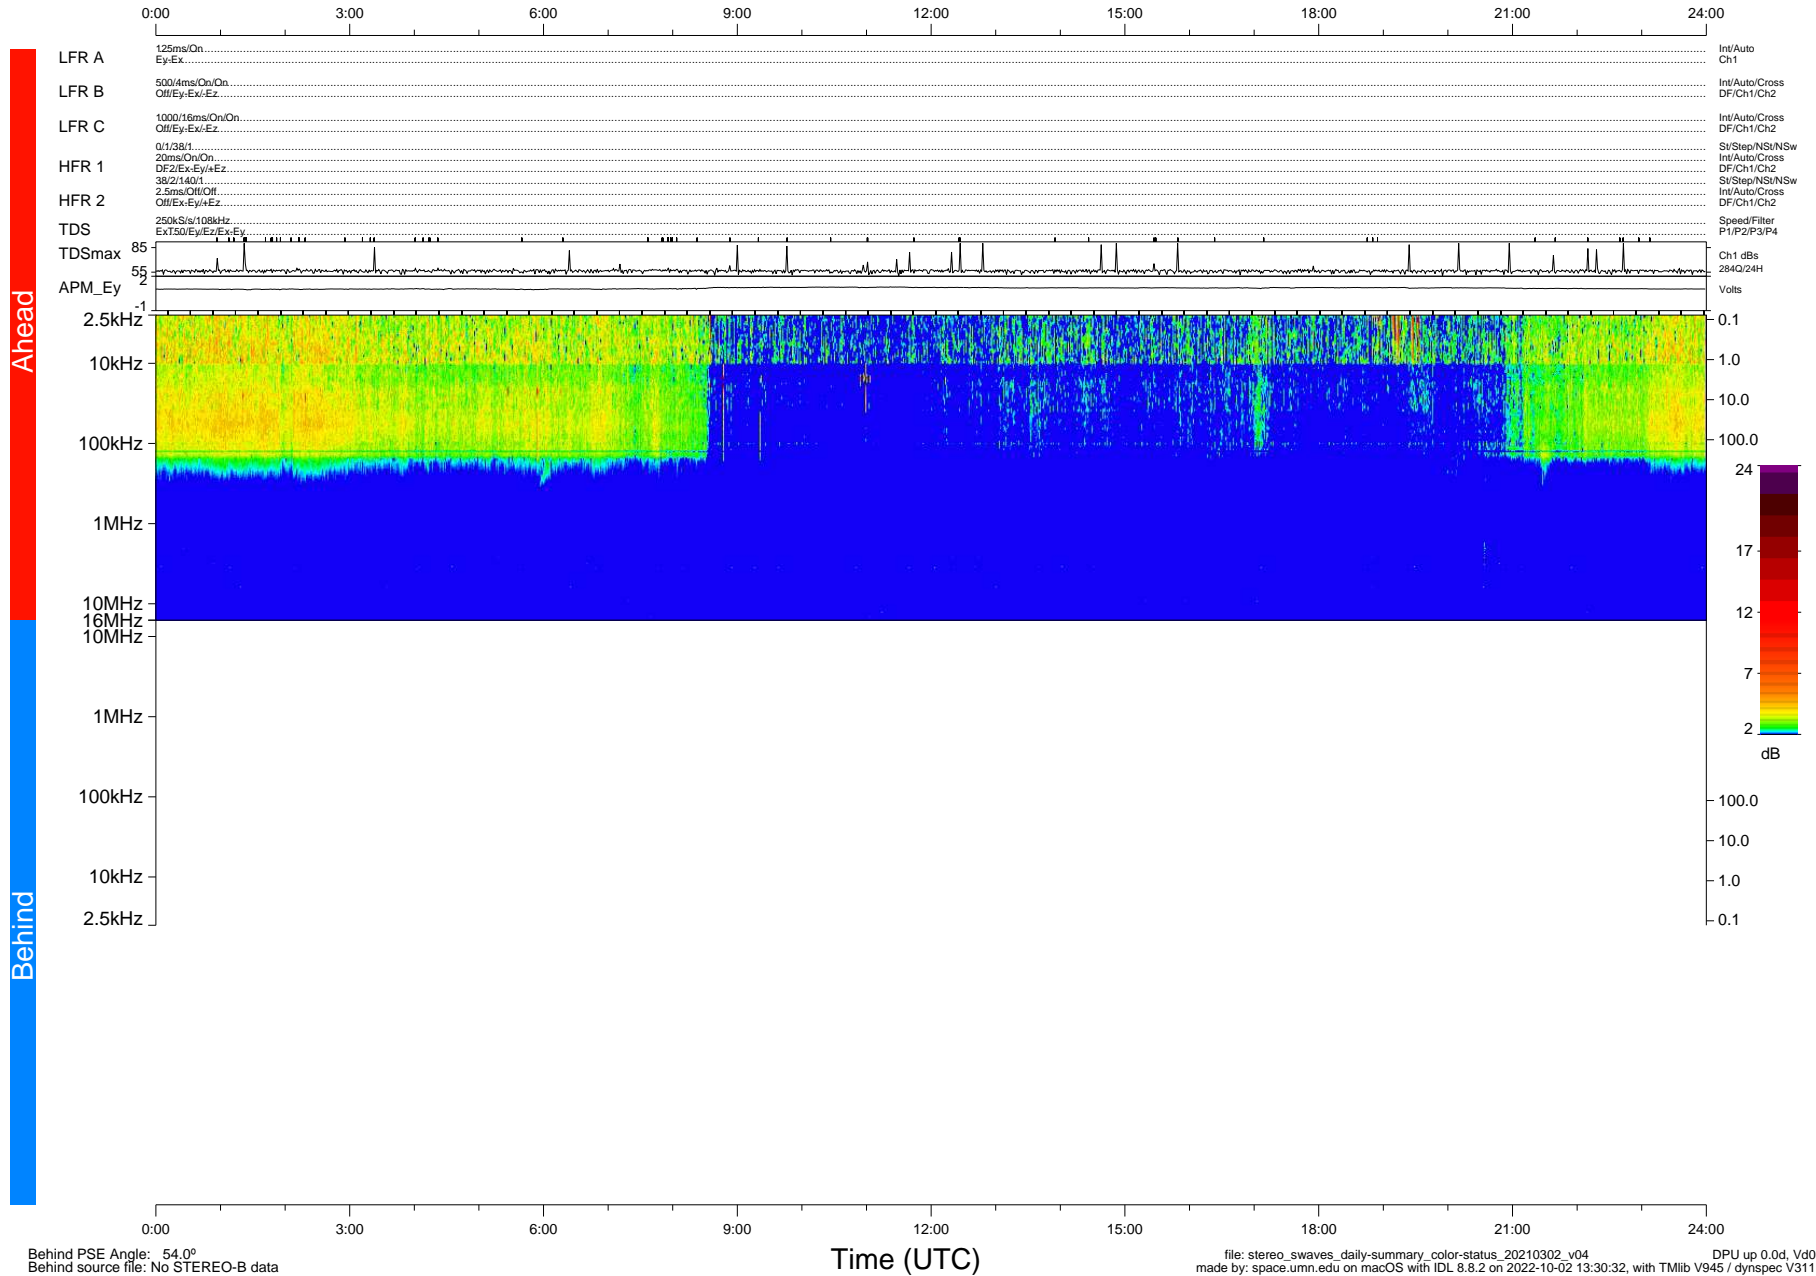

# STEREO/WAVES Daily Summary - 02-Mar-2021 (DOY 061)

Ahead source file: swaves\_ahead\_2021\_061\_1\_05.fin (Recovery: 100.0% HK, 96% Pkts)  
 Ahead PSE Angle: -55.5°

DPU up 2064.9d, V412d32

Behind PSE Angle: 54.0°  
 Behind source file: No STEREO-B data

file: stereo\_swaves\_daily-summary\_color-status\_20210302\_v04  
 made by: space.umn.edu on macOS with IDL 8.8.2 on 2022-10-02 13:30:32, with Tlib V945 / dynspec V311  
 DPU up 0.0d, Vd0