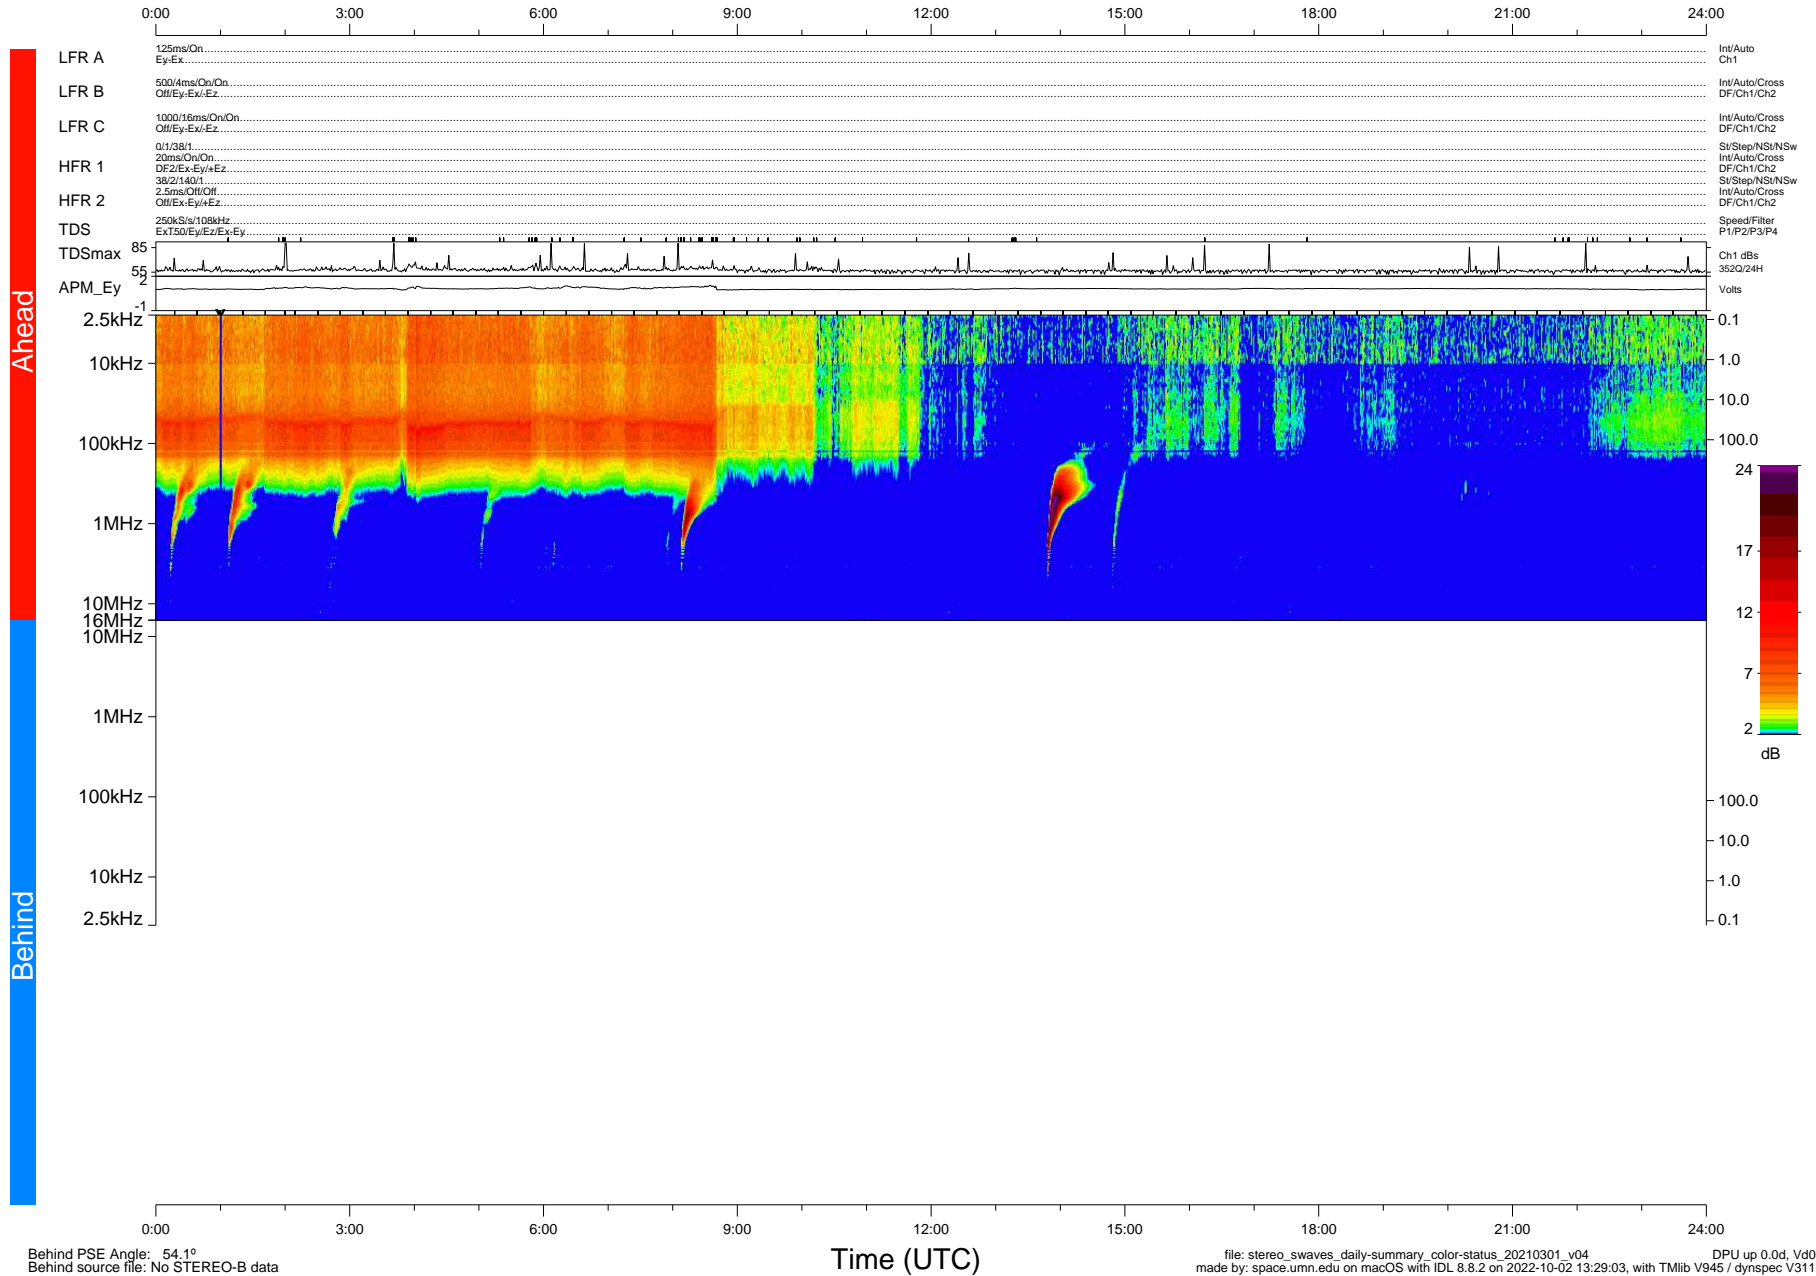

STEREO/WAVES Daily Summary - 01-Mar-2021 (DOY 060)

Ahead source file: swaves_ahead_2021_060_1_05.fin (Recovery: 100.0% HK, 106% Pkts)
 Ahead PSE Angle: -55.5°

DPU up 2063.9d, V412d32

Behind PSE Angle: 54.1°
 Behind source file: No STEREO-B data

file: stereo_swaves_daily-summary_color-status_20210301_v04
 made by: space.umn.edu on macOS with IDL 8.8.2 on 2022-10-02 13:29:03, with Tlib V945 / dynspec V311
 DPU up 0.0d, Vd0