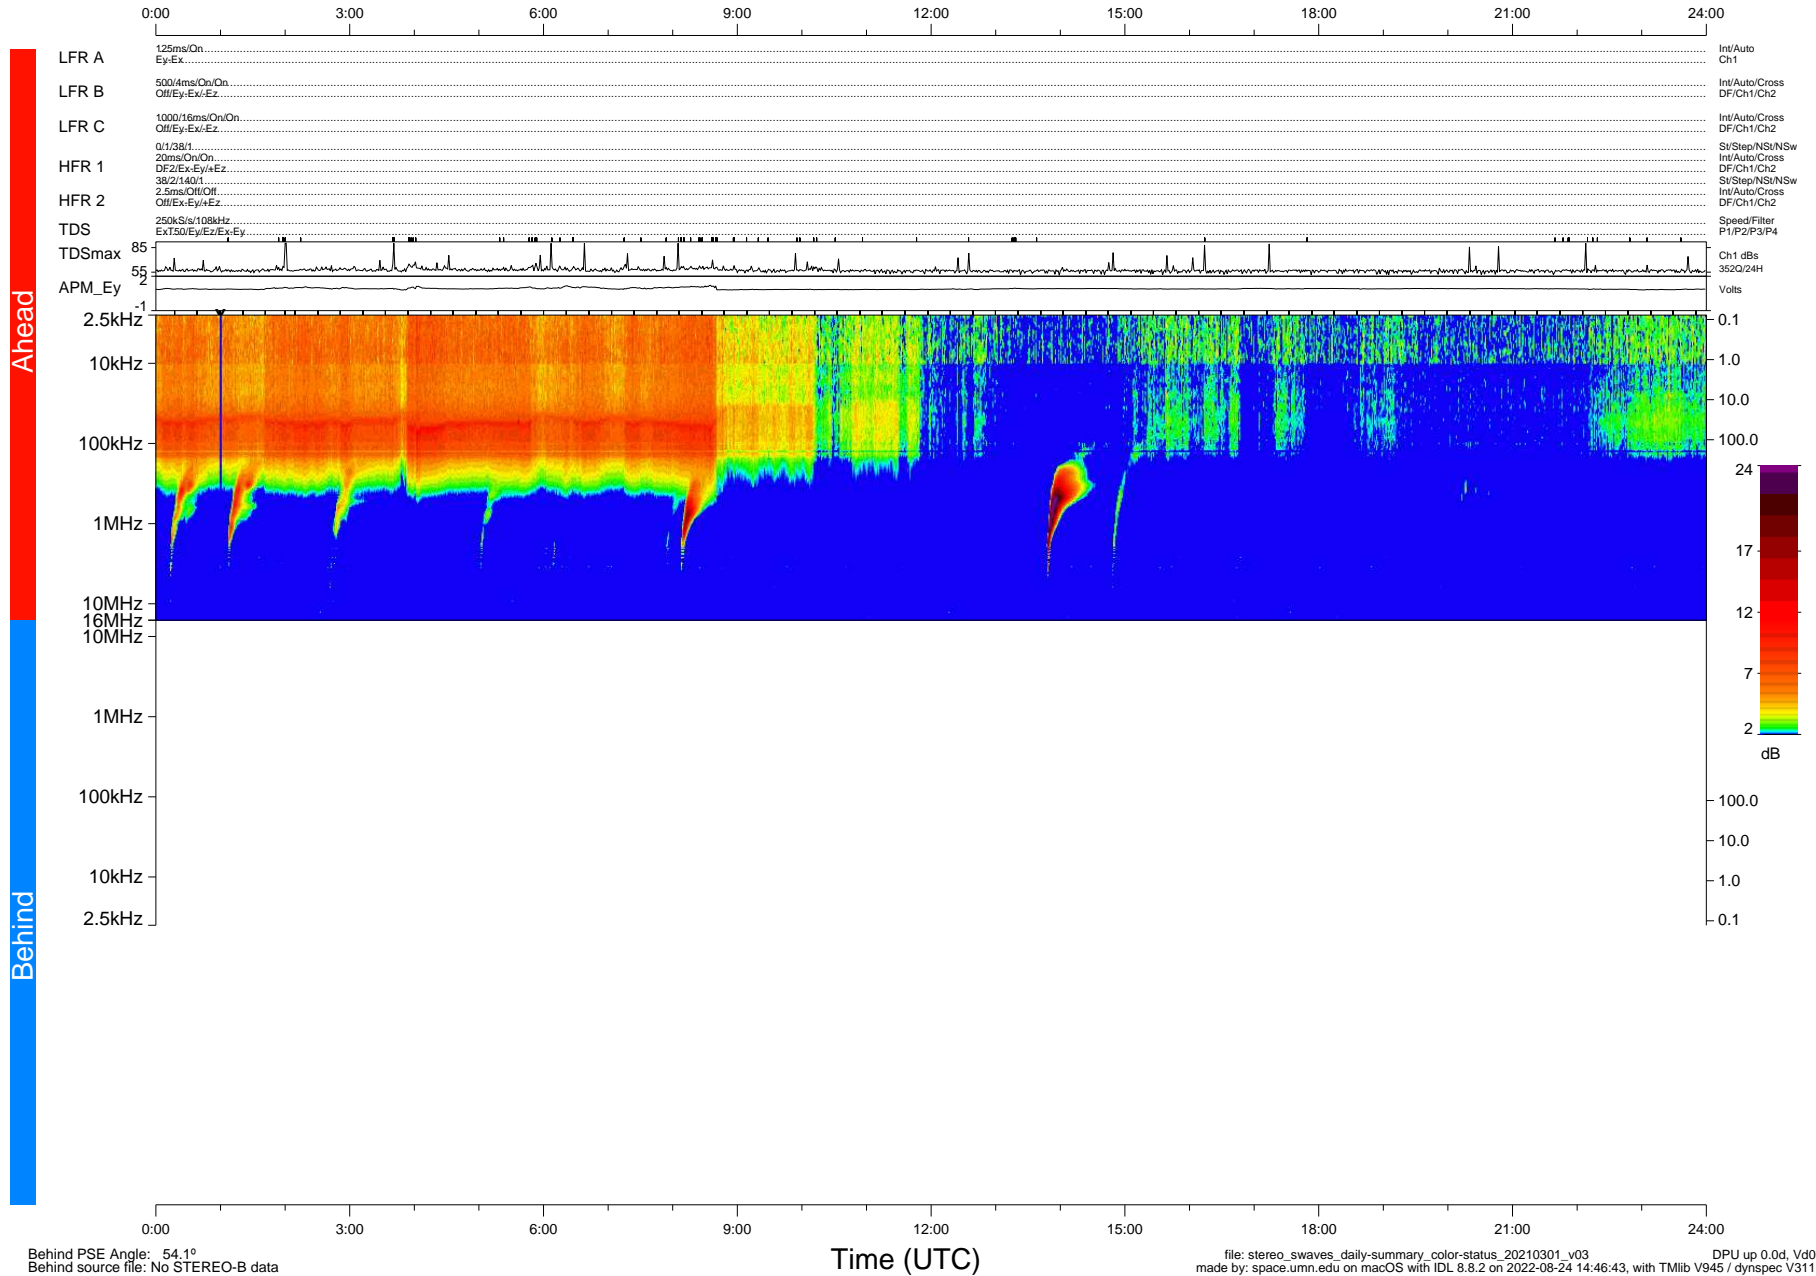

STEREO/WAVES Daily Summary - 01-Mar-2021 (DOY 060)

Ahead source file: swaves_ahead_2021_060_1_05.fin (Recovery: 100.0% HK, 106% Pkts)
 Ahead PSE Angle: -55.5°

DPU up 2063.9d, V412d32

Behind PSE Angle: 54.1°
 Behind source file: No STEREO-B data

file: stereo_swaves_daily-summary_color-status_20210301_v03
 made by: space.umn.edu on macOS with IDL 8.8.2 on 2022-08-24 14:46:43, with Tlib V945 / dynspec V311
 DPU up 0.0d, Vd0