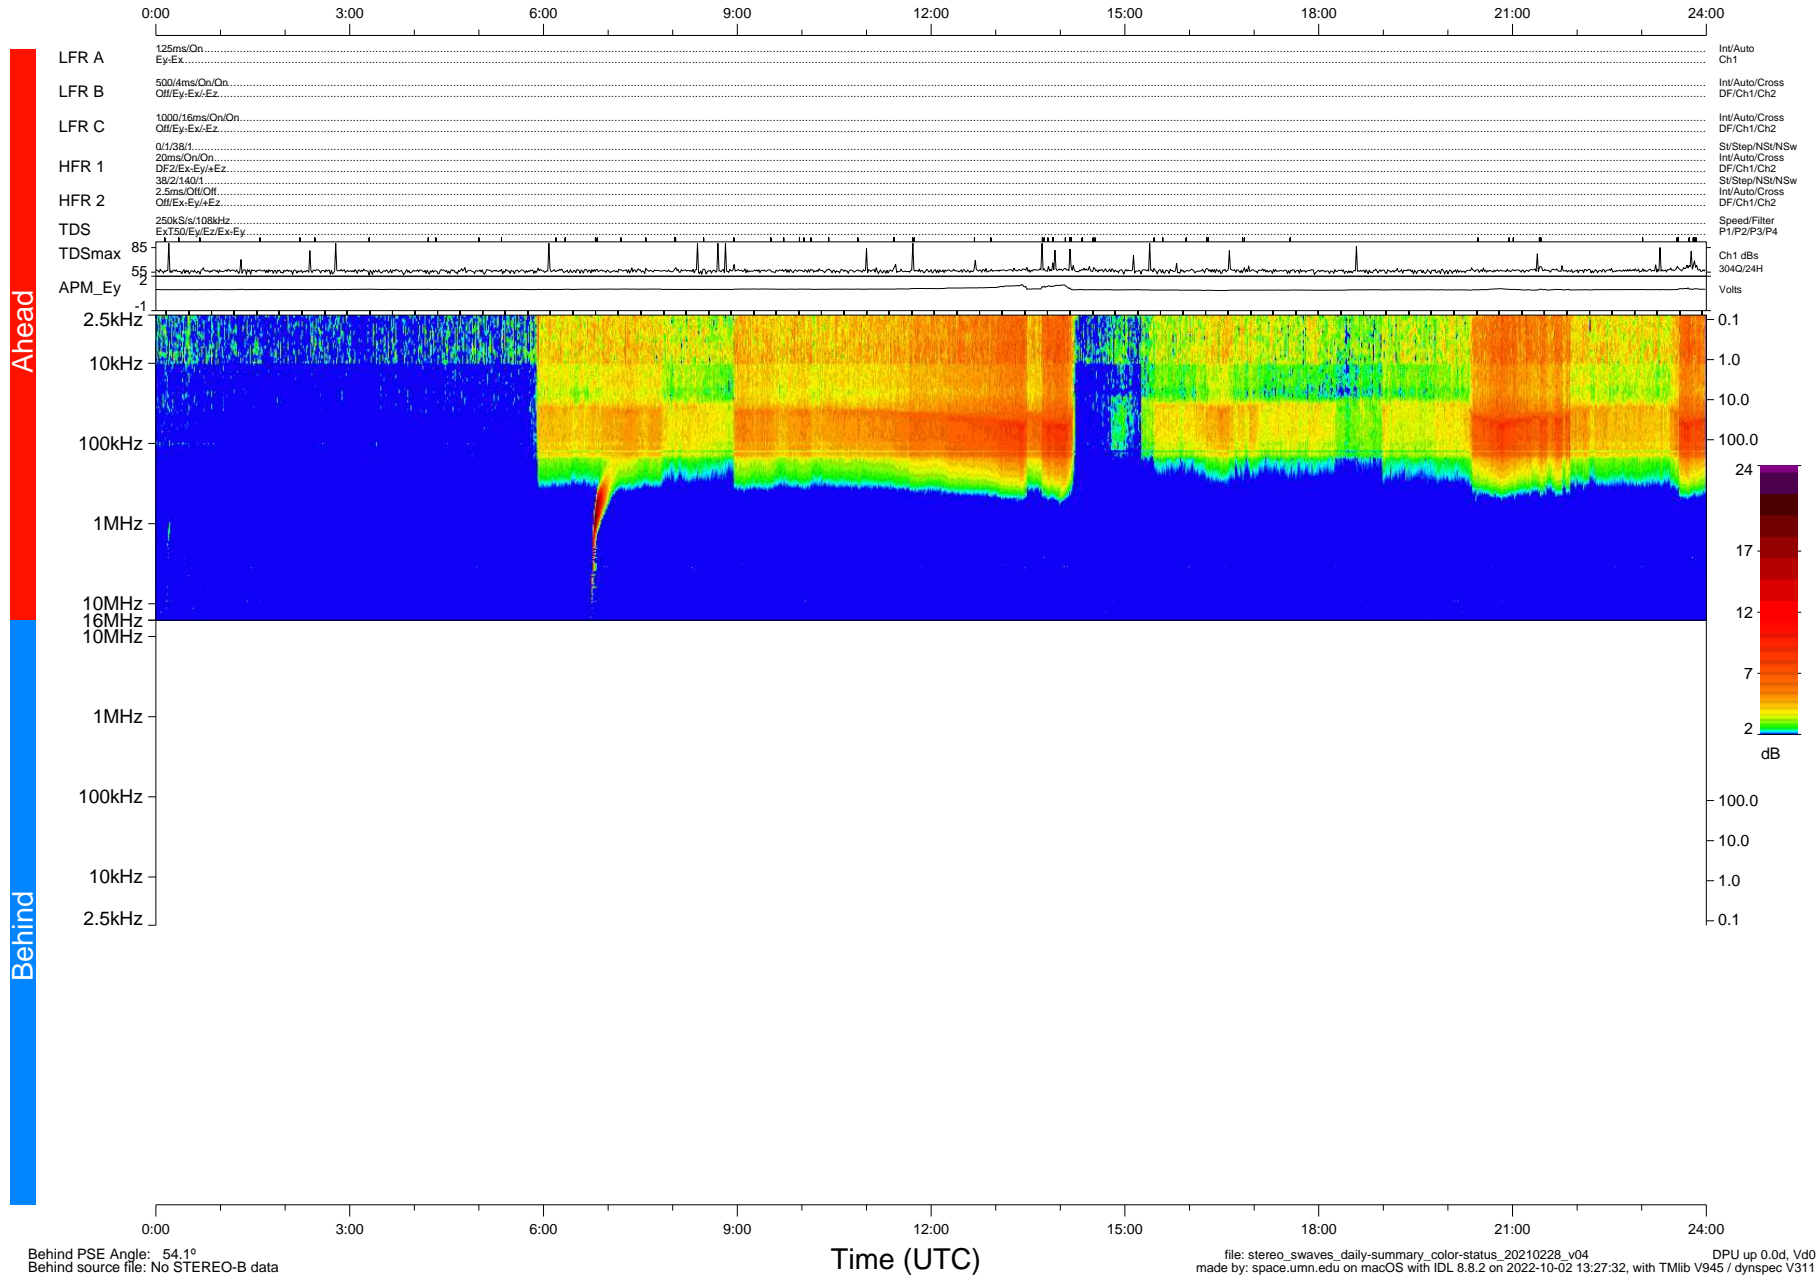

STEREO/WAVES Daily Summary - 28-Feb-2021 (DOY 059)

Ahead source file: swaves_ahead_2021_059_1_05.fin (Recovery: 100.0% HK, 99% Pkts)
 Ahead PSE Angle: -55.6°

DPU up 2062.9d, V412d32

Behind PSE Angle: 54.1°
 Behind source file: No STEREO-B data

file: stereo_swaves_daily-summary_color-status_20210228_v04
 made by: space.umn.edu on macOS with IDL 8.8.2 on 2022-10-02 13:27:32, with Tlib V945 / dynspec V311
 DPU up 0.0d, Vd0