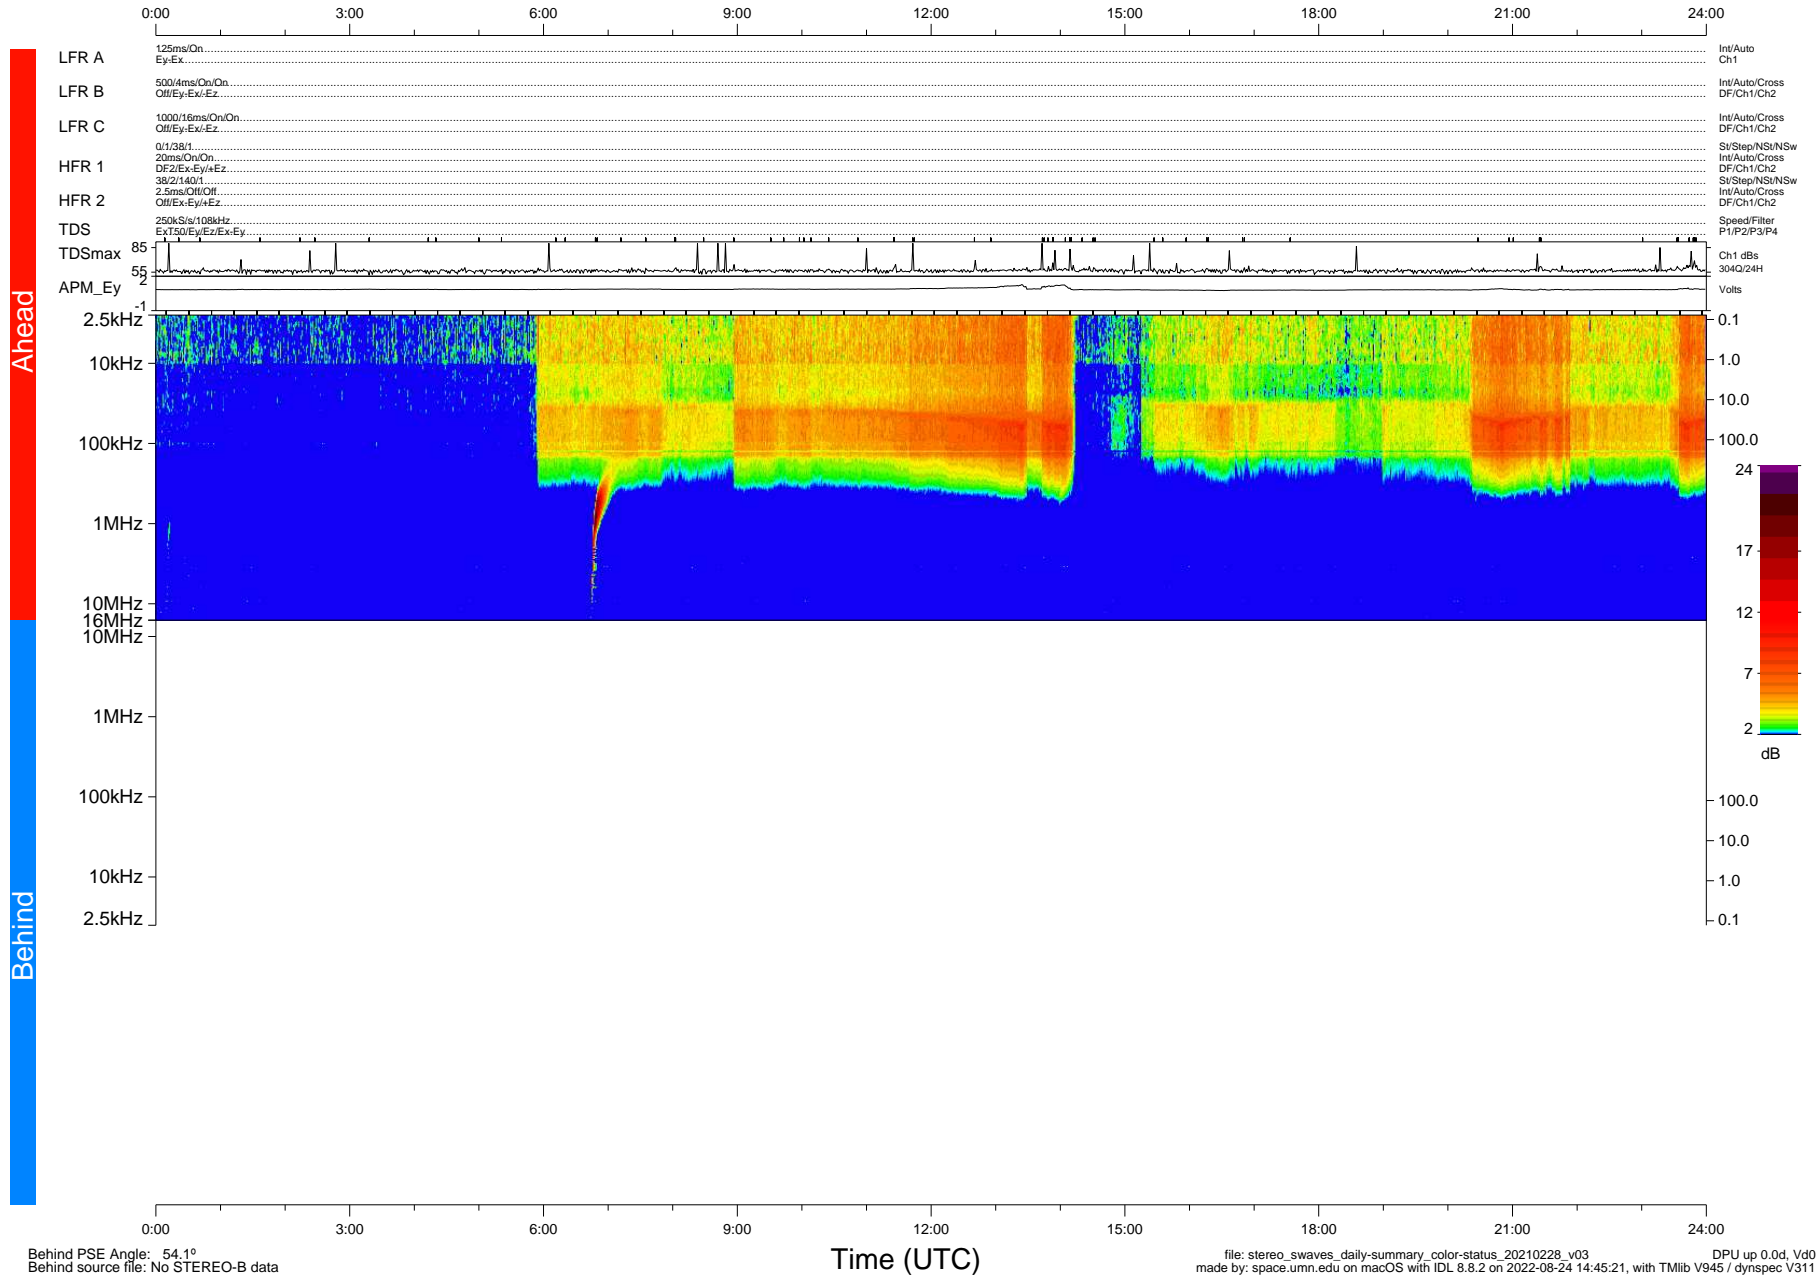

STEREO/WAVES Daily Summary - 28-Feb-2021 (DOY 059)

Ahead source file: swaves_ahead_2021_059_1_05.fin (Recovery: 100.0% HK, 99% Pkts)
Ahead PSE Angle: -55.6°

DPU up 2062.9d, V412d32

Behind PSE Angle: 54.1°
Behind source file: No STEREO-B data