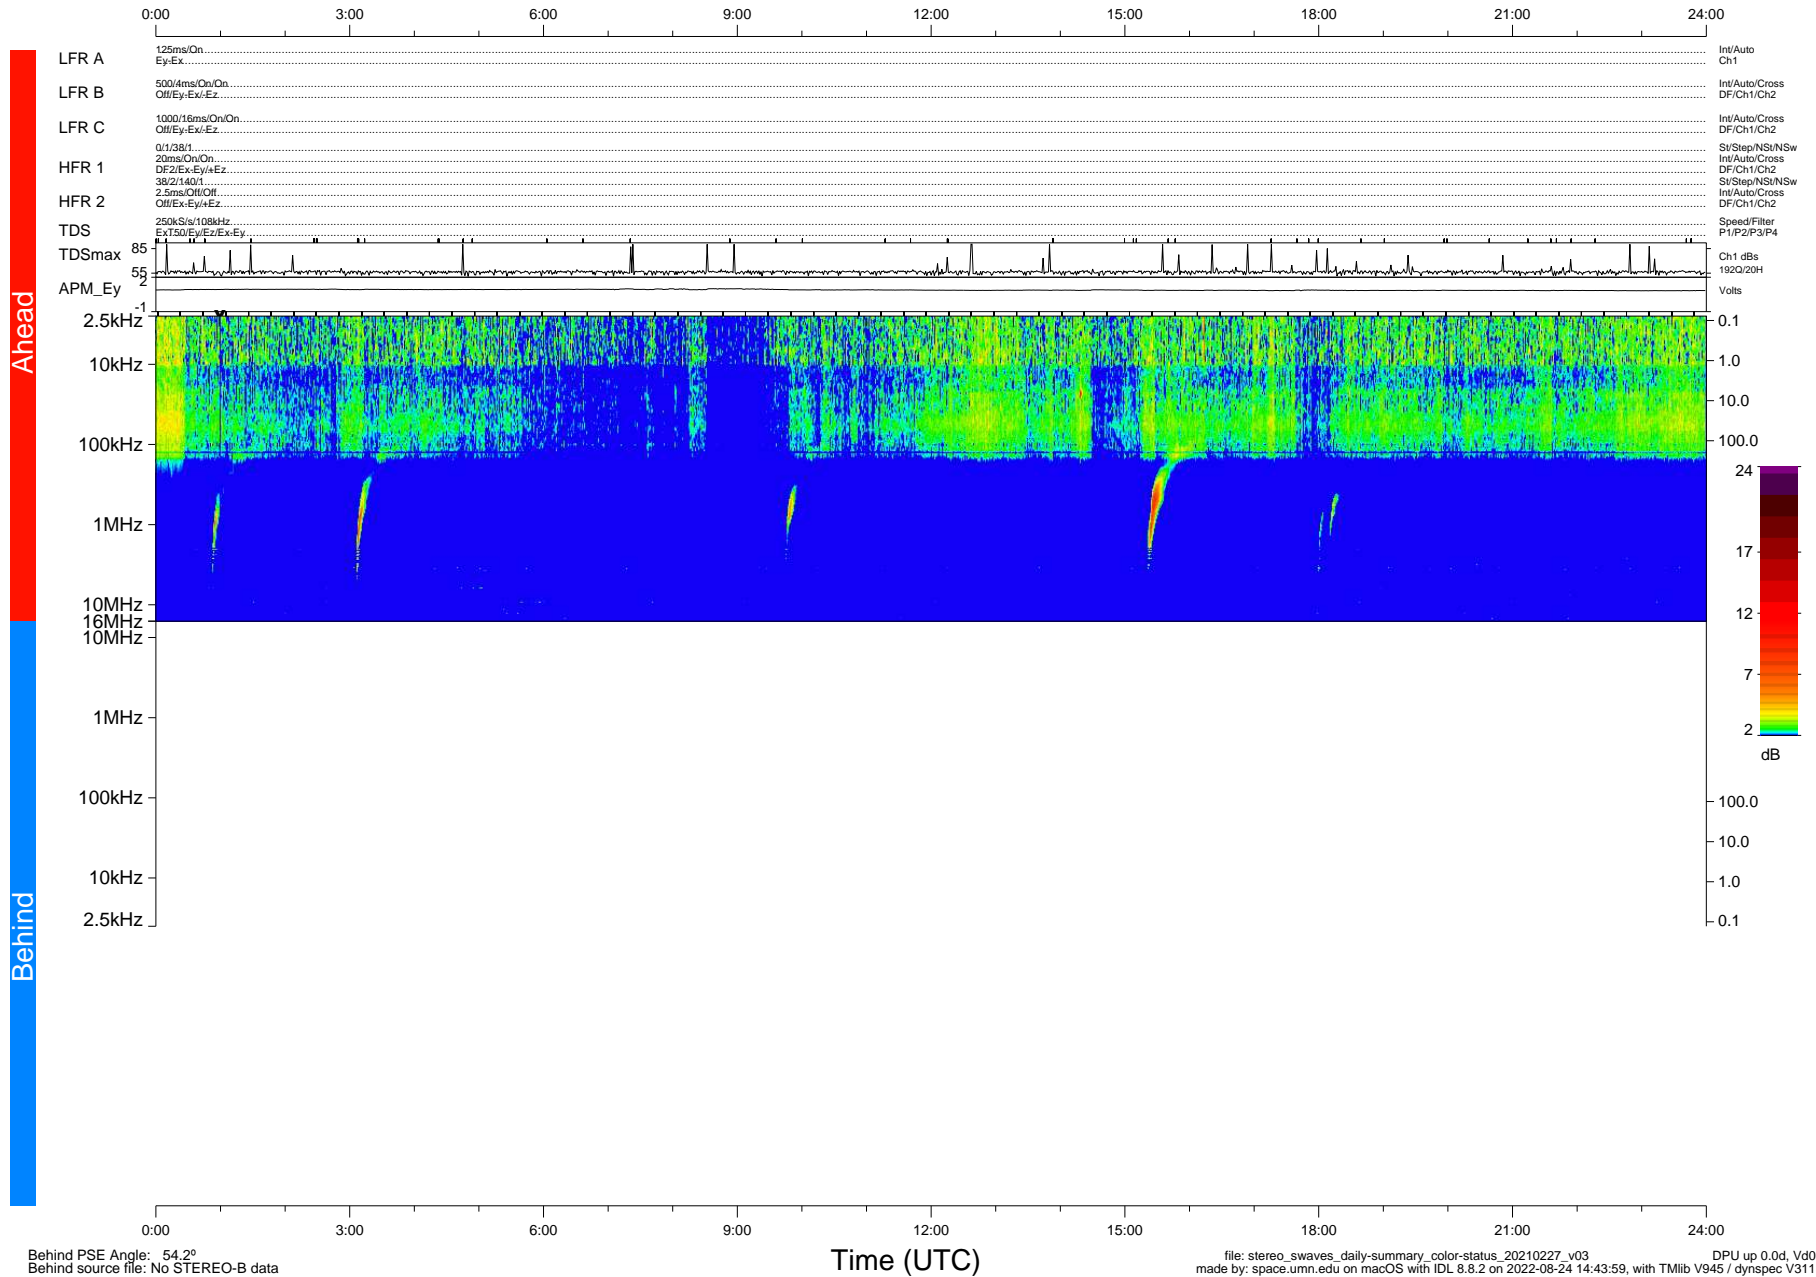

# STEREO/WAVES Daily Summary - 27-Feb-2021 (DOY 058)

Ahead source file: swaves\_ahead\_2021\_058\_1\_05.fin (Recovery: 100.0% HK, 82% Pkts)  
 Ahead PSE Angle: -55.6°

DPU up 2061.9d, V412d32

Behind PSE Angle: 54.2°  
 Behind source file: No STEREO-B data

file: stereo\_swaves\_daily-summary\_color-status\_20210227\_v03 DPU up 0.0d, Vd0  
 made by: space.umn.edu on macOS with IDL 8.8.2 on 2022-08-24 14:43:59, with Tlib V945 / dynspec V311