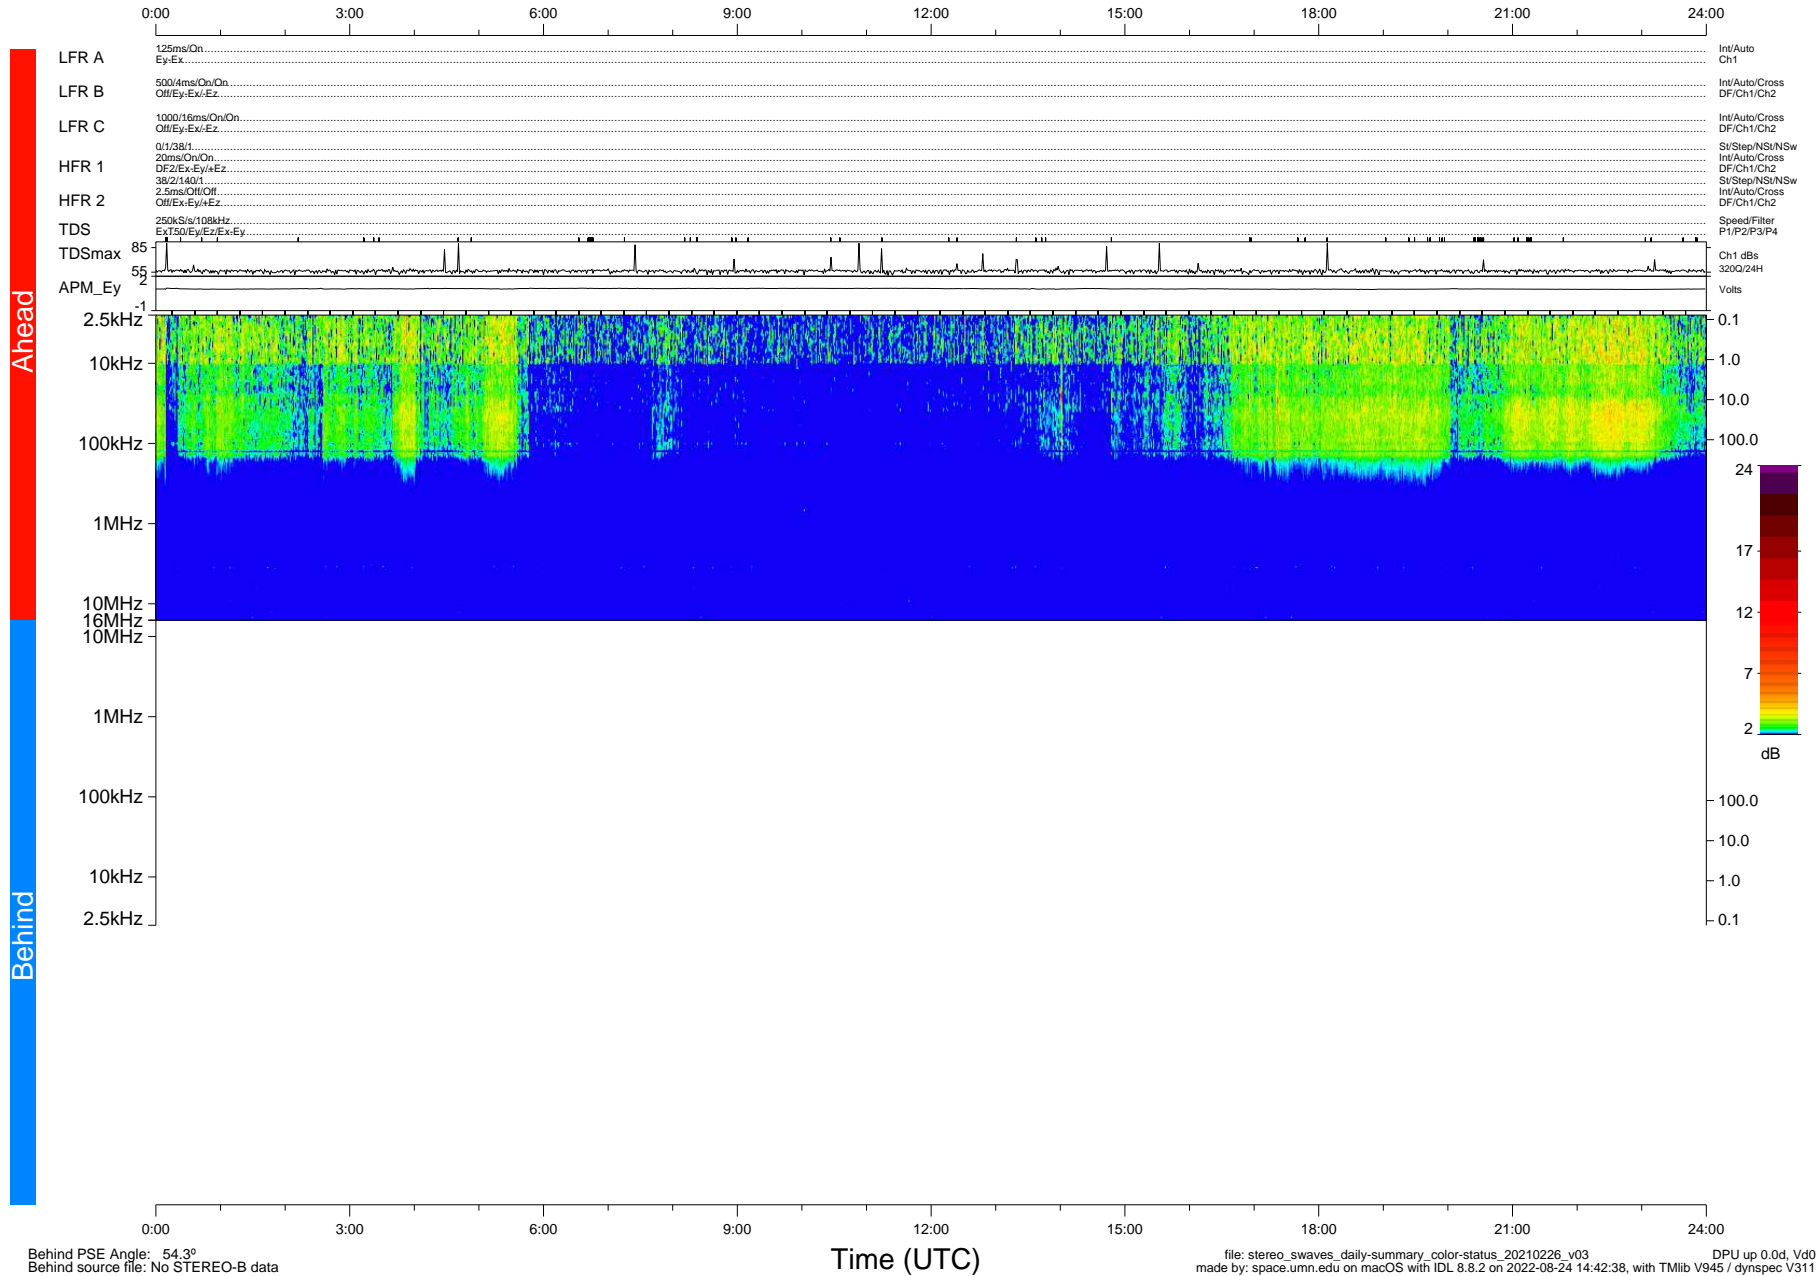

STEREO/WAVES Daily Summary - 26-Feb-2021 (DOY 057)

Ahead source file: swaves_ahead_2021_057_1_05.fin (Recovery: 100.0% HK, 102% Pkts)
 Ahead PSE Angle: -55.6°

DPU up 2060.9d, V412d32

Behind PSE Angle: 54.3°
 Behind source file: No STEREO-B data

file: stereo_swaves_daily-summary_color-status_20210226_v03
 made by: space.umn.edu on macOS with IDL 8.8.2 on 2022-08-24 14:42:38, with Tlib V945 / dynspec V311
 DPU up 0.0d, V40