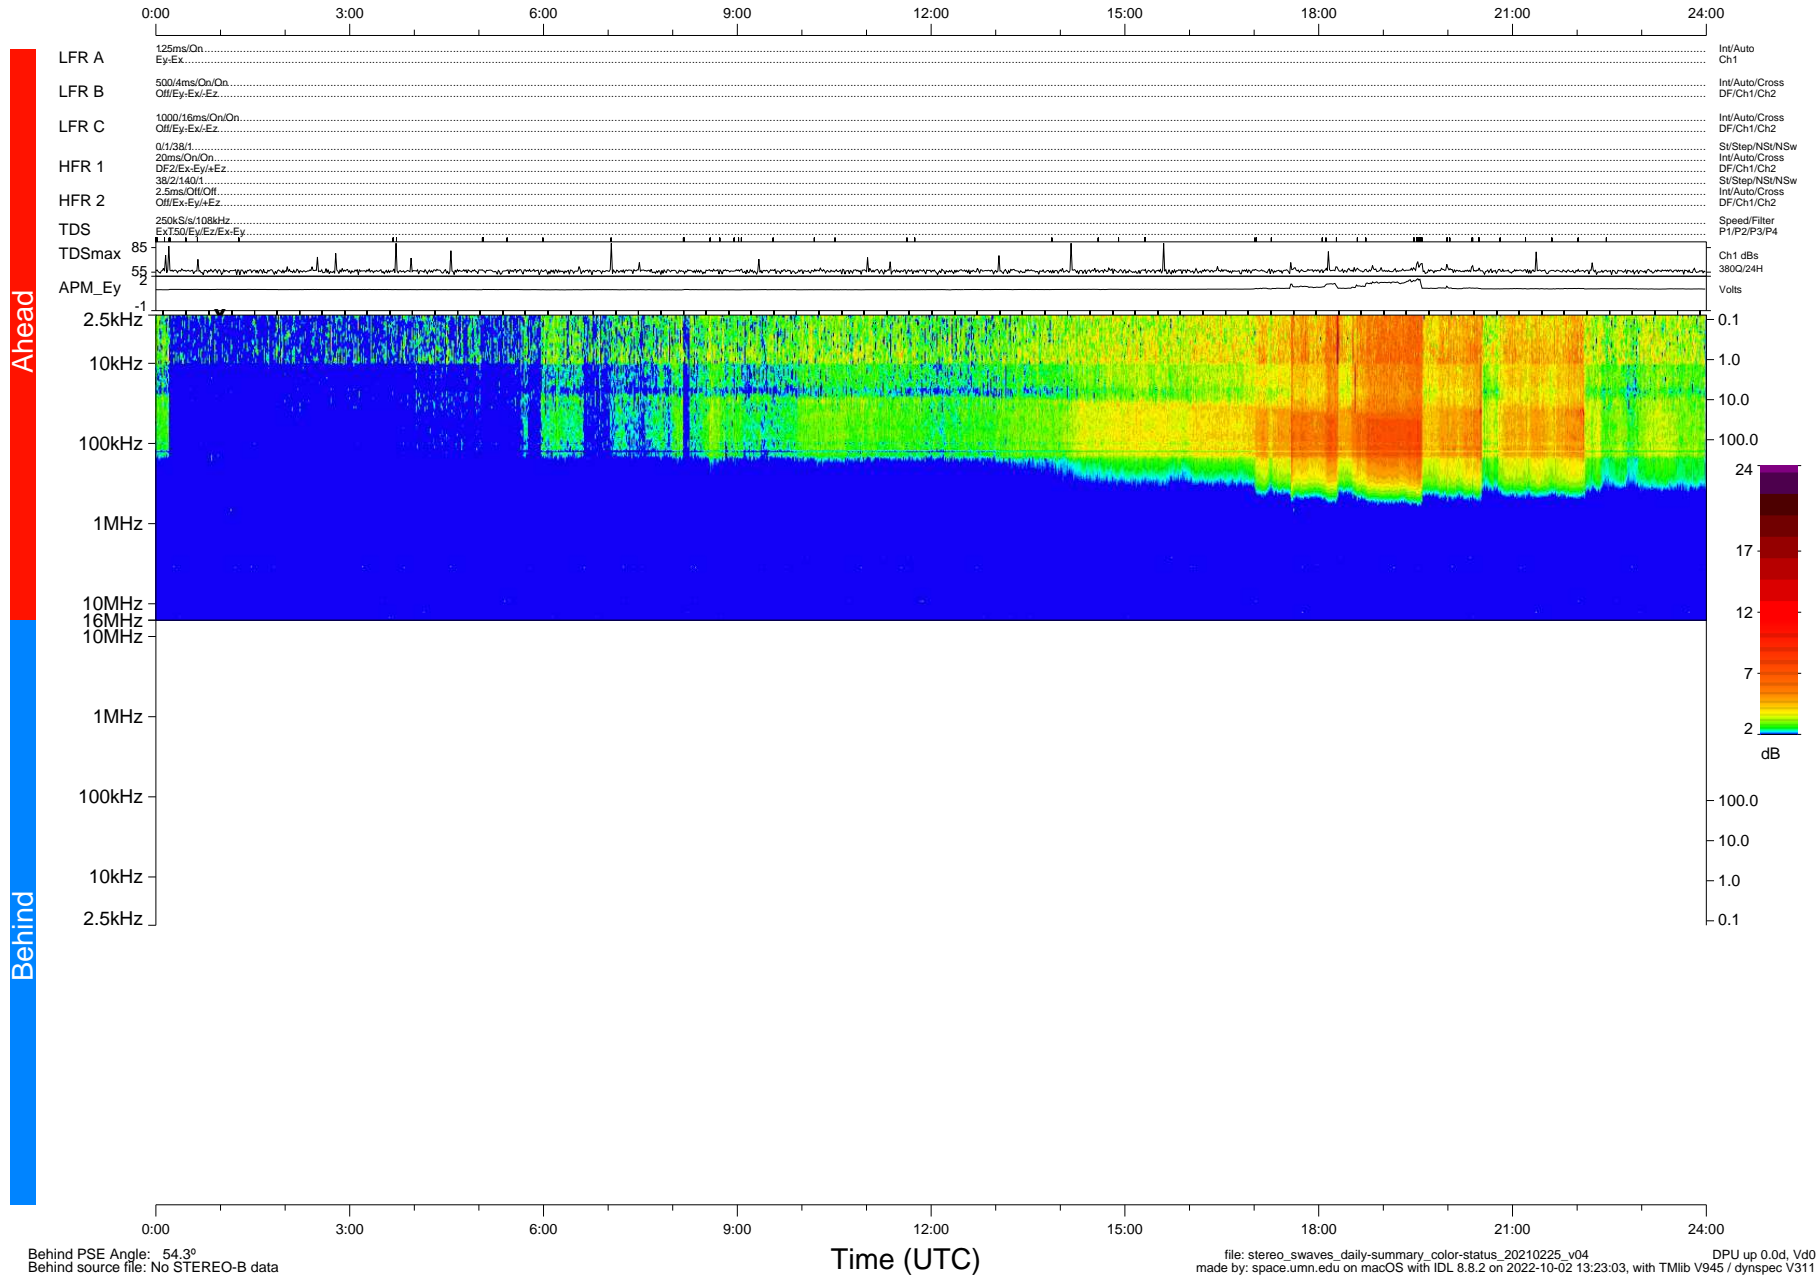

STEREO/WAVES Daily Summary - 25-Feb-2021 (DOY 056)

Ahead source file: swaves_ahead_2021_056_1_05.fin (Recovery: 100.0% HK, 111% Pkts)
 Ahead PSE Angle: -55.7°

DPU up 2059.9d, V412d32

Behind PSE Angle: 54.3°
 Behind source file: No STEREO-B data

file: stereo_swaves_daily-summary_color-status_20210225_v04
 made by: space.umn.edu on macOS with IDL 8.8.2 on 2022-10-02 13:23:03, with Tlib V945 / dynspec V311
 DPU up 0.0d, Vd0