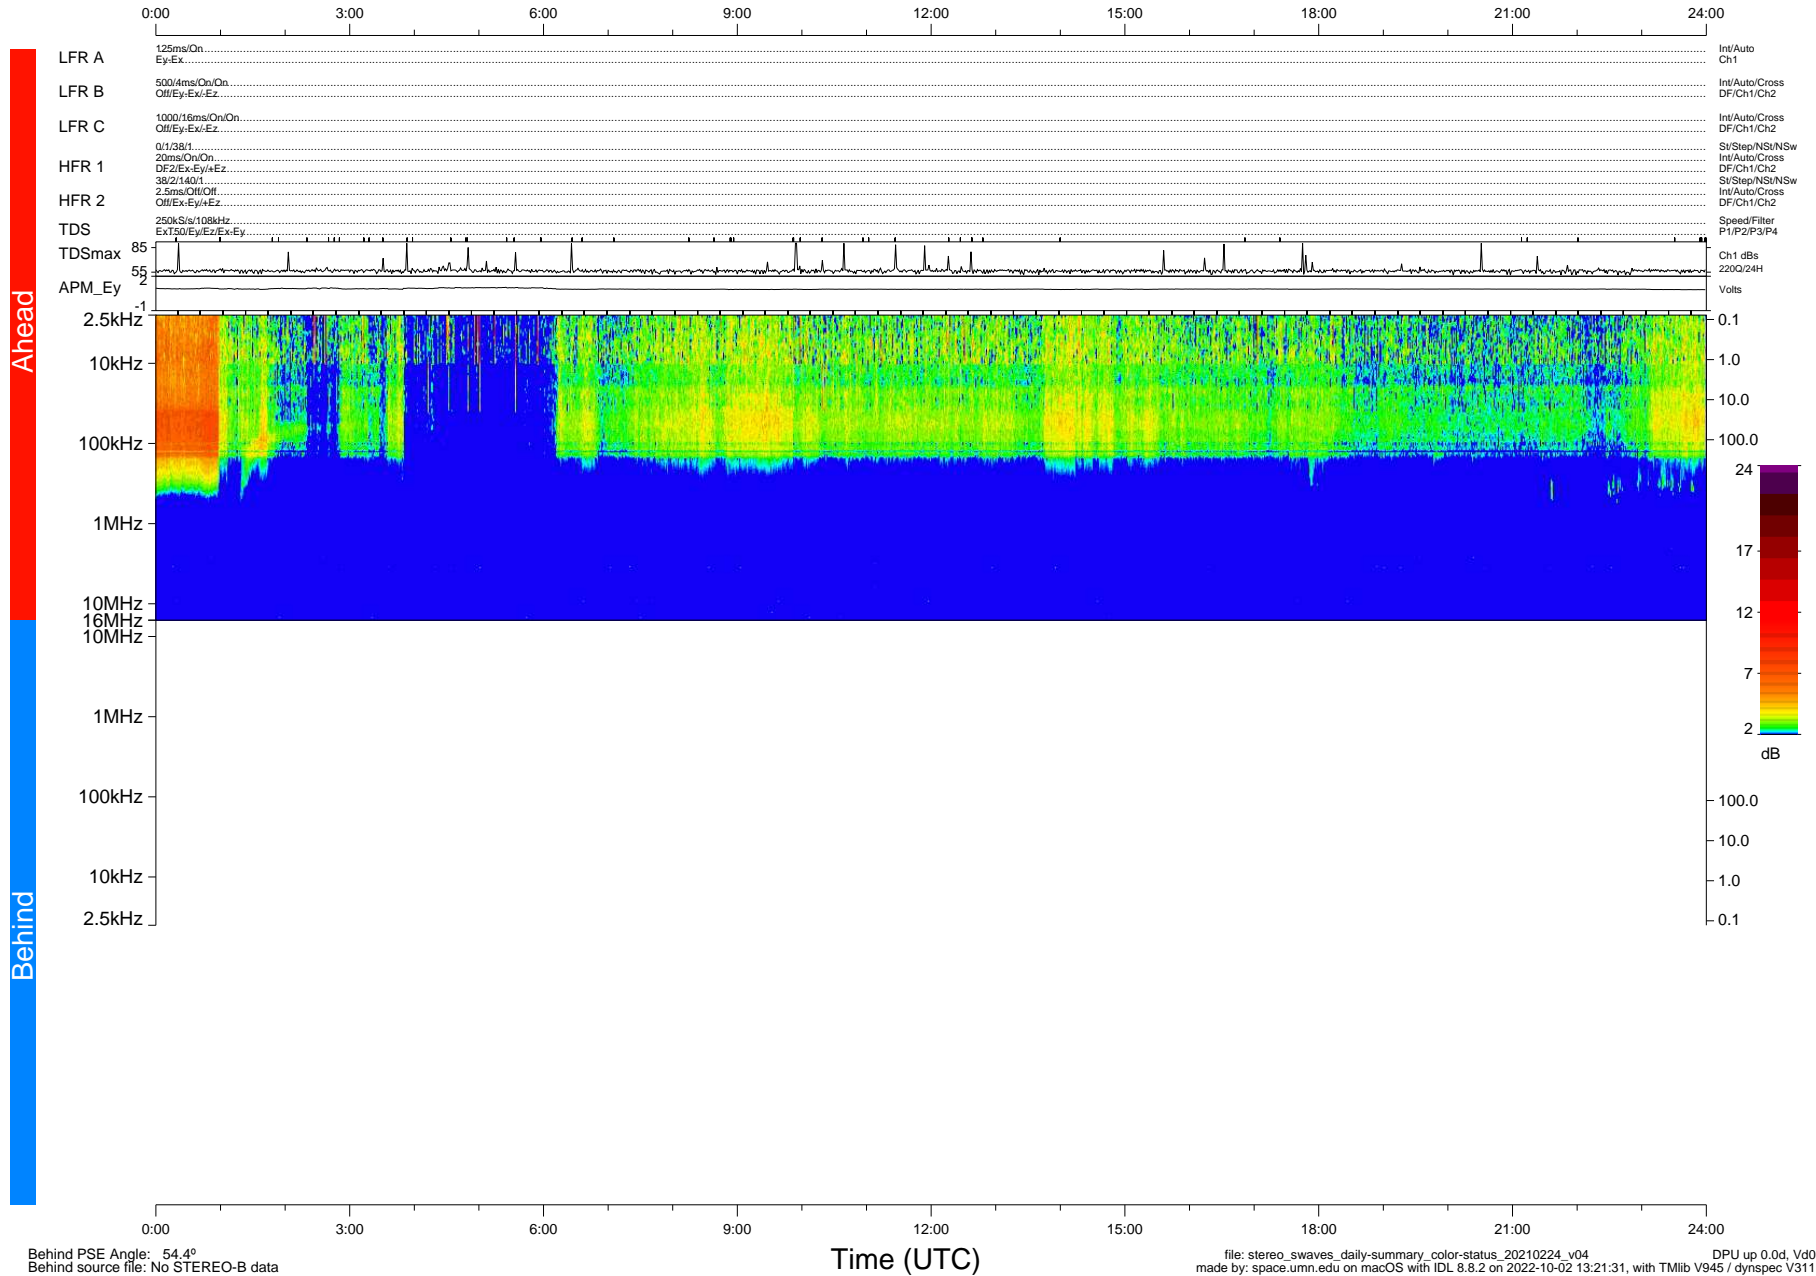

STEREO/WAVES Daily Summary - 24-Feb-2021 (DOY 055)

Ahead source file: swaves_ahead_2021_055_1_05.fin (Recovery: 100.0% HK, 87% Pkts)
 Ahead PSE Angle: -55.7°

DPU up 2058.9d, V412d32

Behind PSE Angle: 54.4°
 Behind source file: No STEREO-B data

file: stereo_swaves_daily-summary_color-status_20210224_v04
 made by: space.umn.edu on macOS with IDL 8.8.2 on 2022-10-02 13:21:31, with TMLib V945 / dynspec V311
 DPU up 0.0d, Vd0