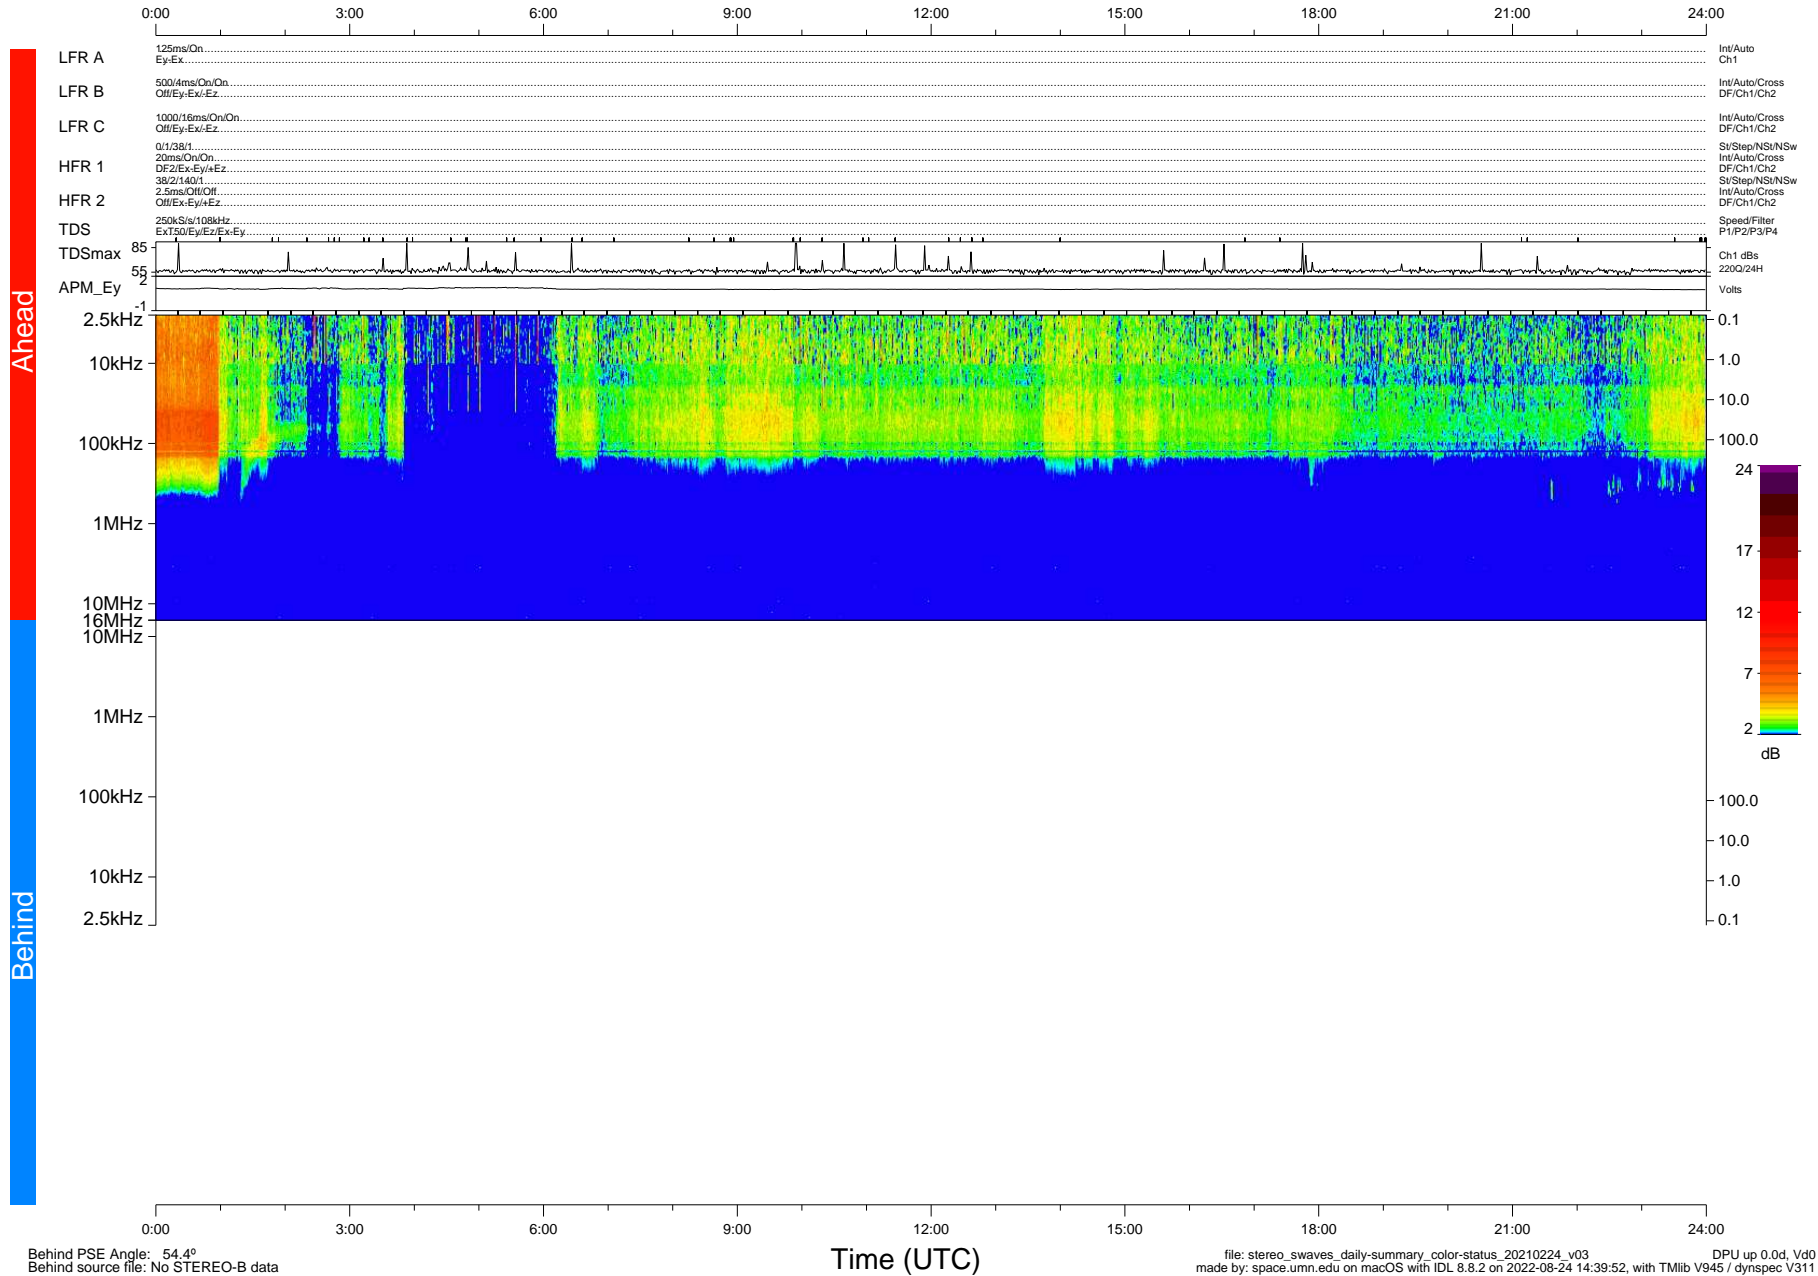

STEREO/WAVES Daily Summary - 24-Feb-2021 (DOY 055)

Ahead source file: swaves_ahead_2021_055_1_05.fin (Recovery: 100.0% HK, 87% Pkts)
Ahead PSE Angle: -55.7°

DPU up 2058.9d, V412d32

Behind PSE Angle: 54.4°
Behind source file: No STEREO-B data