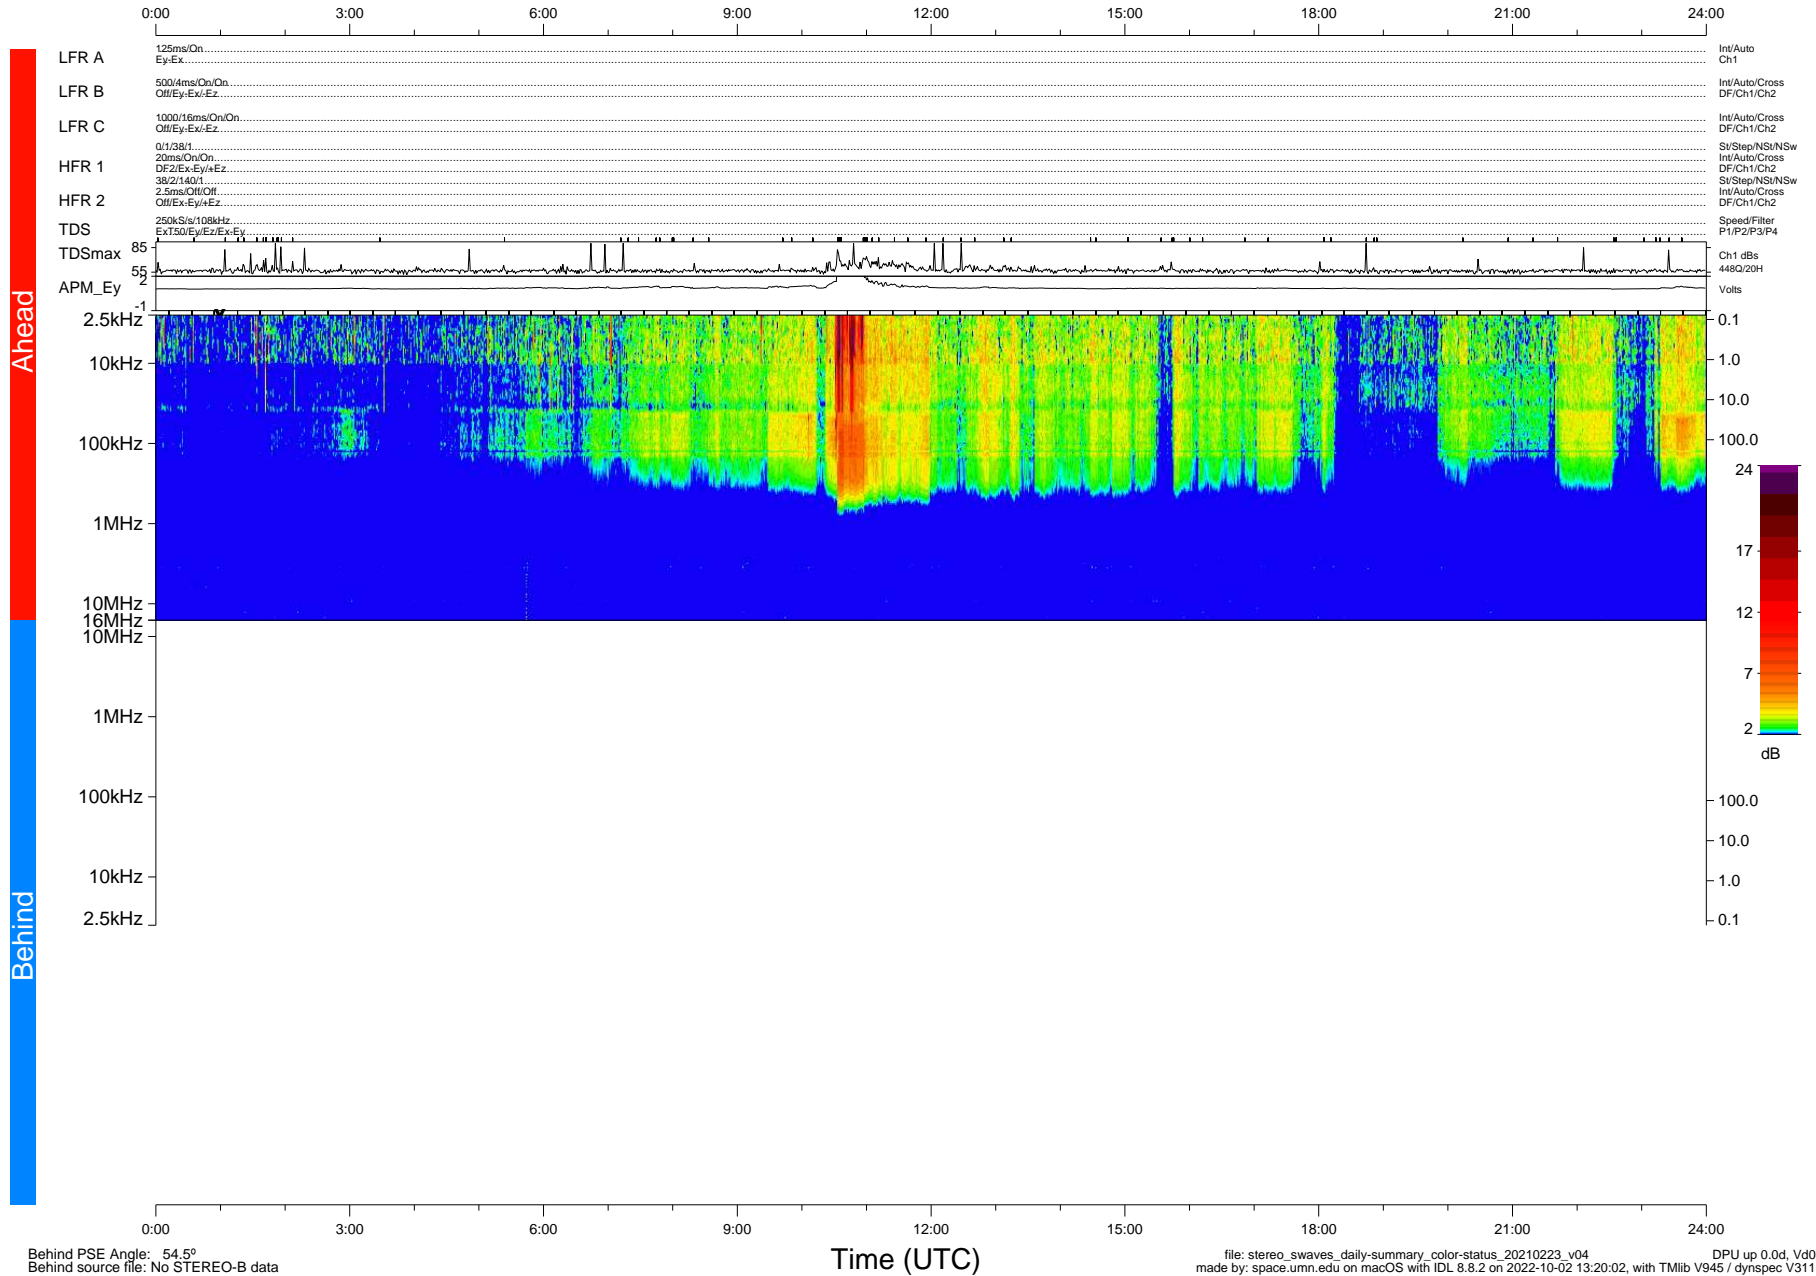

STEREO/WAVES Daily Summary - 23-Feb-2021 (DOY 054)

Ahead source file: swaves_ahead_2021_054_1_05.fin (Recovery: 100.0% HK, 120% Pkts)
 Ahead PSE Angle: -55.7°

DPU up 2057.9d, V412d32

Behind PSE Angle: 54.5°
 Behind source file: No STEREO-B data

file: stereo_swaves_daily-summary_color-status_20210223_v04
 made by: space.umn.edu on macOS with IDL 8.8.2 on 2022-10-02 13:20:02, with TLib V945 / dynspec V311
 DPU up 0.0d, Vd0