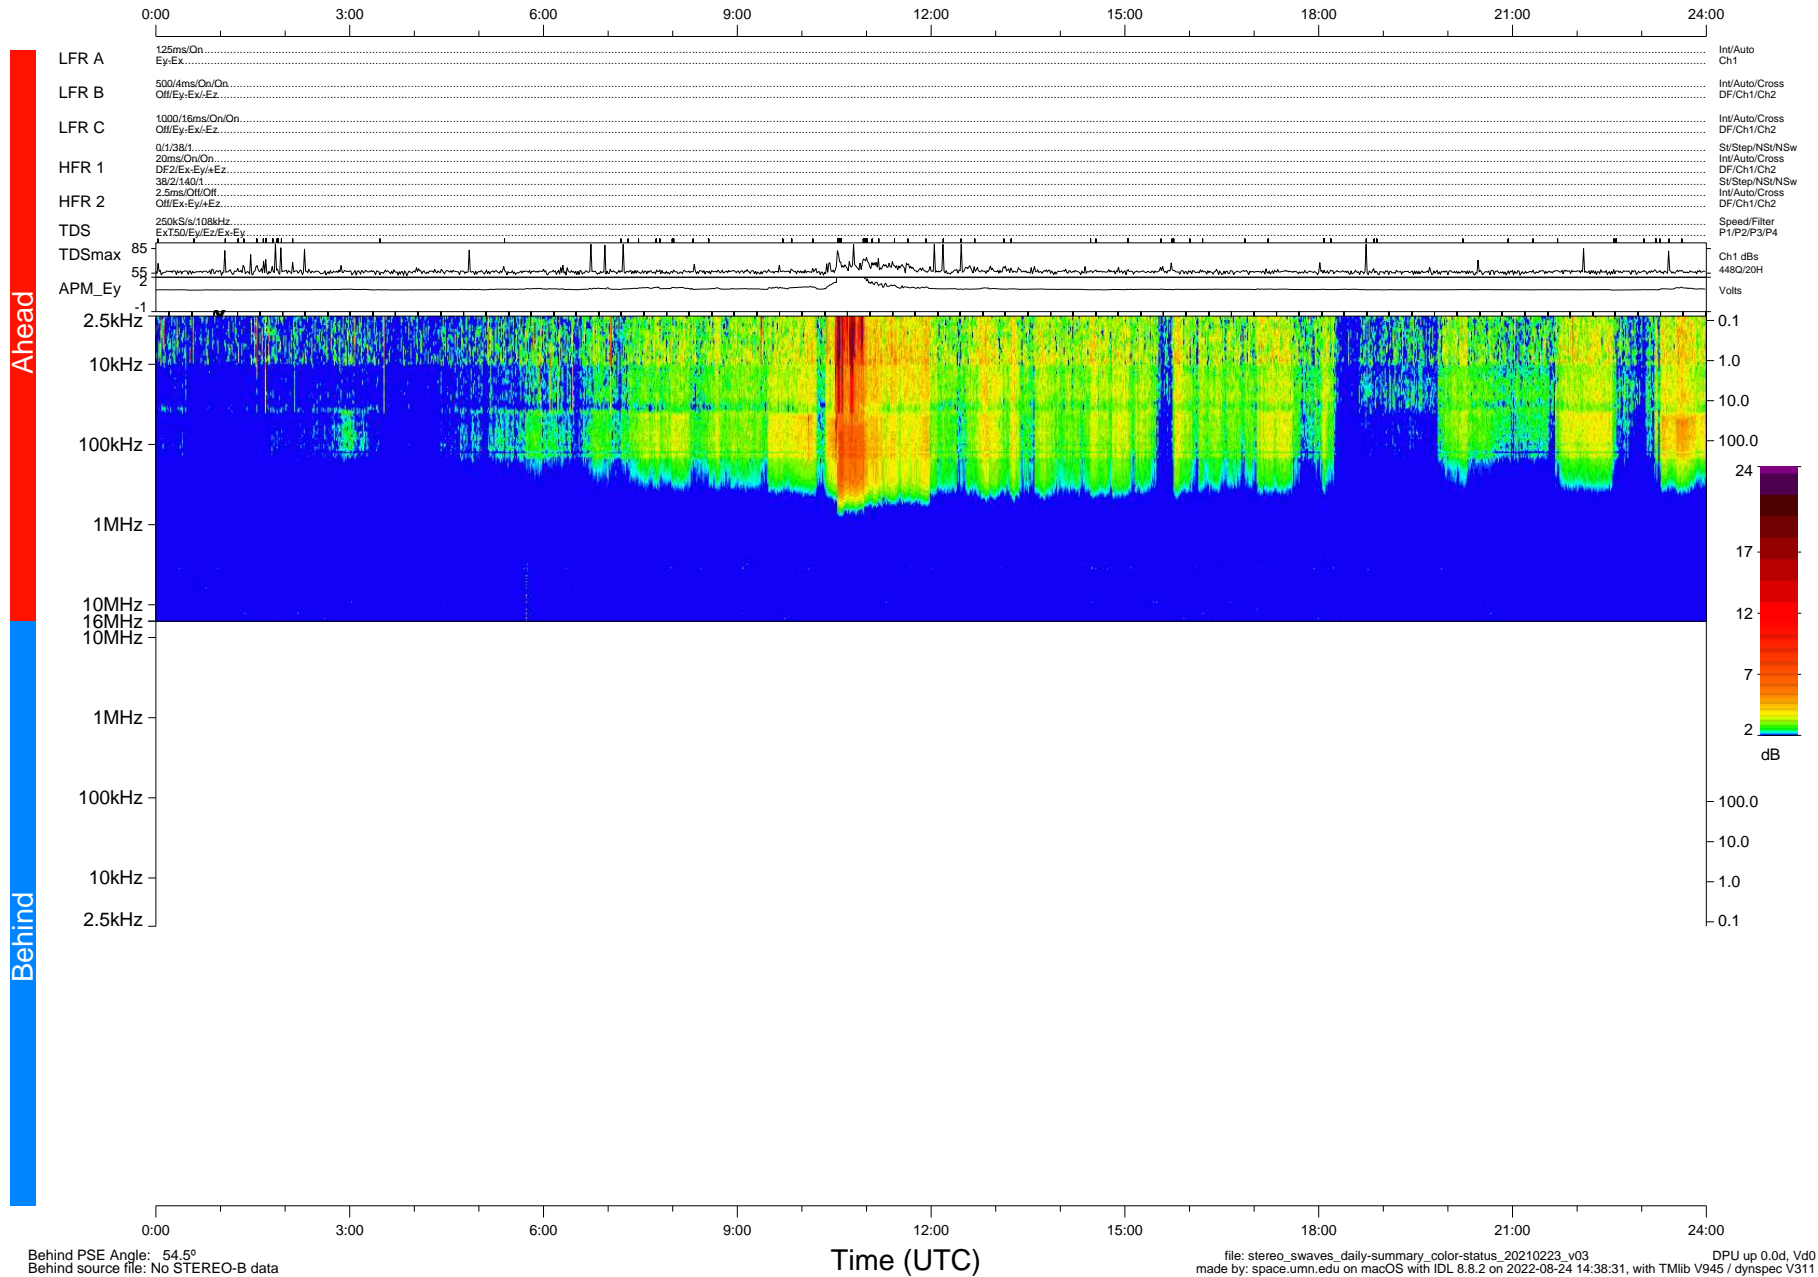

# STEREO/WAVES Daily Summary - 23-Feb-2021 (DOY 054)

Ahead source file: swaves\_ahead\_2021\_054\_1\_05.fin (Recovery: 100.0% HK, 120% Pkts)  
 Ahead PSE Angle: -55.7°

DPU up 2057.9d, V412d32

Behind PSE Angle: 54.5°  
 Behind source file: No STEREO-B data

Time (UTC)

file: stereo\_swaves\_daily-summary\_color-status\_20210223\_v03  
 made by: space.umn.edu on macOS with IDL 8.8.2 on 2022-08-24 14:38:31, with Tlib V945 / dynspec V311  
 DPU up 0.0d, Vd0