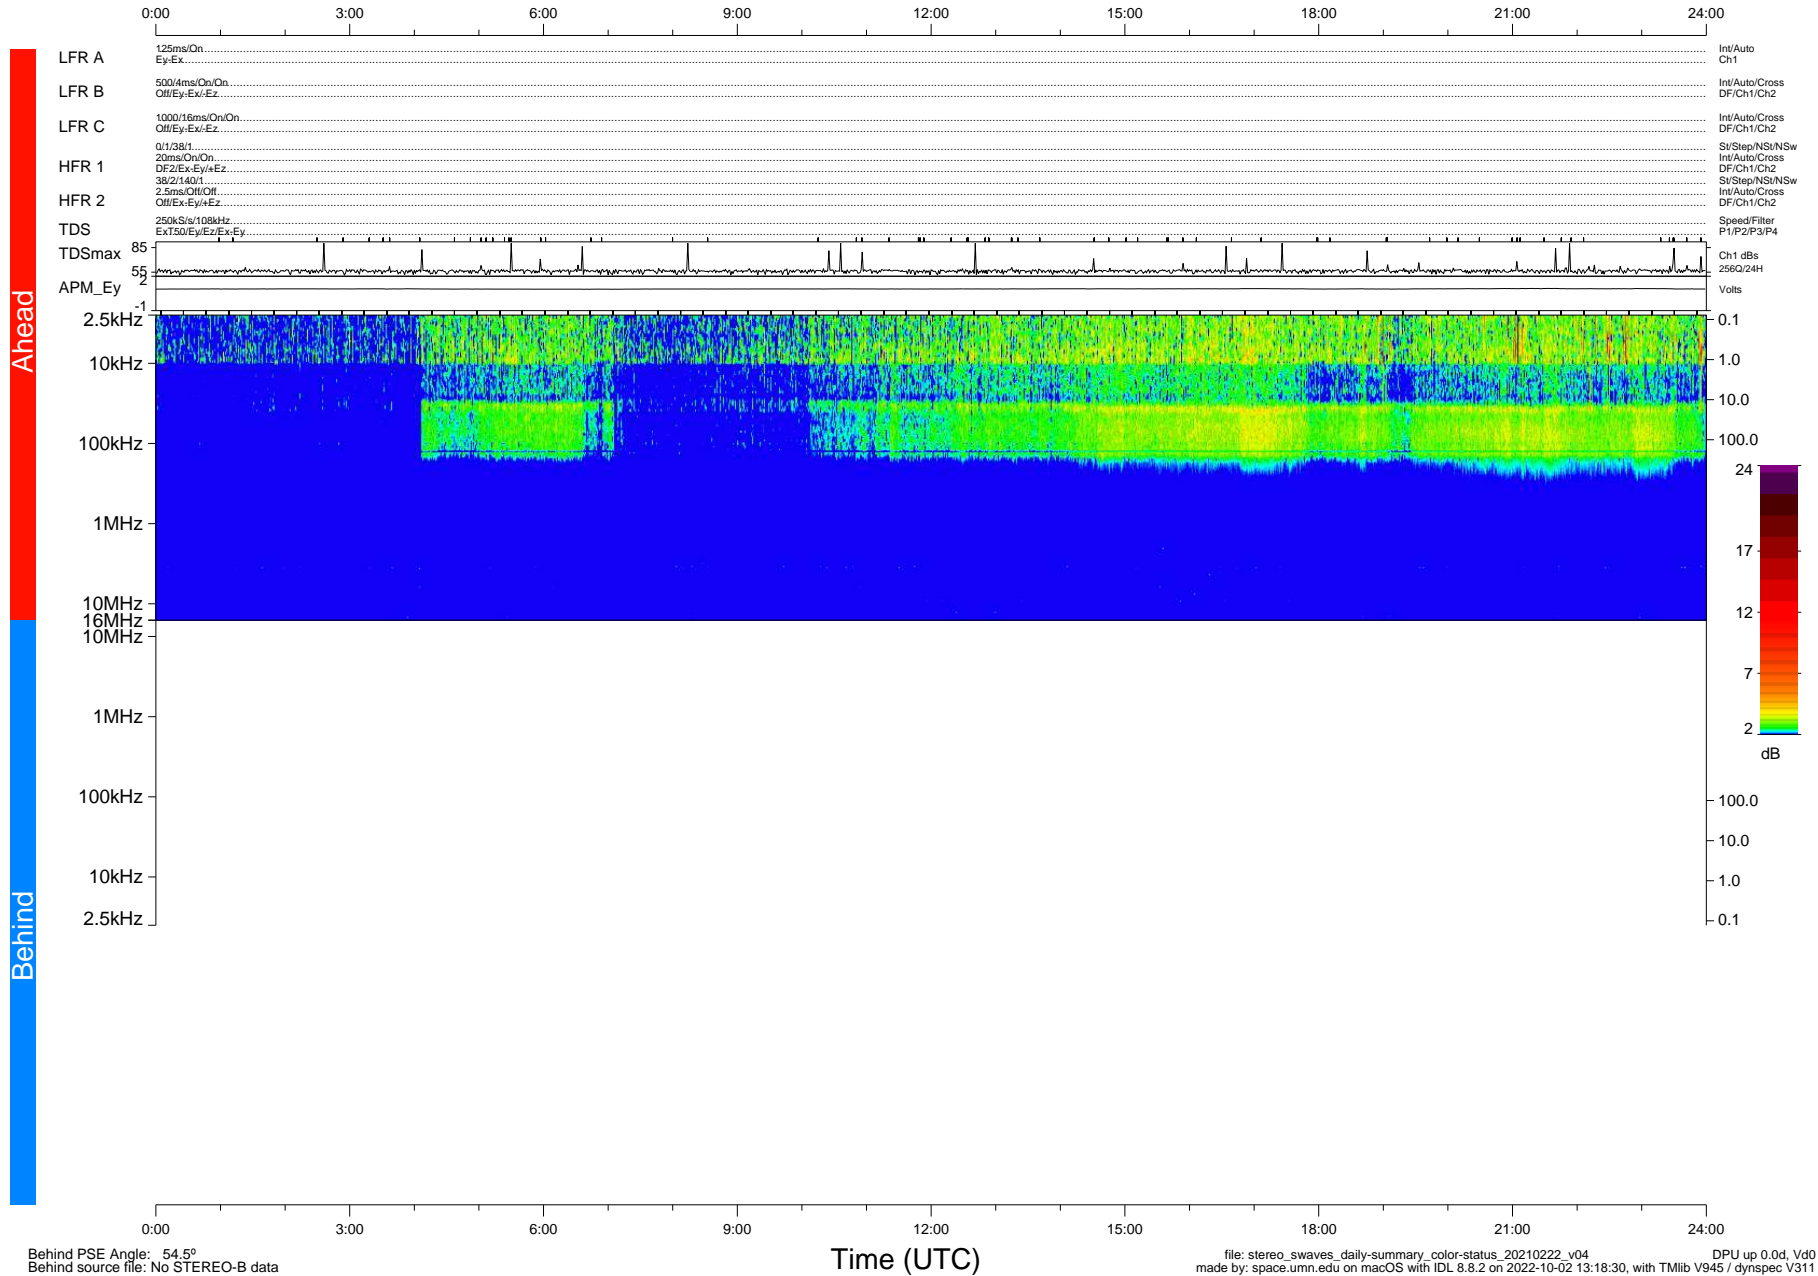

STEREO/WAVES Daily Summary - 22-Feb-2021 (DOY 053)

Ahead source file: swaves_ahead_2021_053_1_05.fin (Recovery: 100.0% HK, 92% PKts)
 Ahead PSE Angle: -55.8°

DPU up 2056.9d, V412d32

Behind PSE Angle: 54.5°
 Behind source file: No STEREO-B data

Time (UTC)

file: stereo_swaves_daily-summary_color-status_20210222_v04
 made by: space.umn.edu on macOS with IDL 8.8.2 on 2022-10-02 13:18:30, with Tlib V945 / dynspec V311
 DPU up 0.0d, Vd0