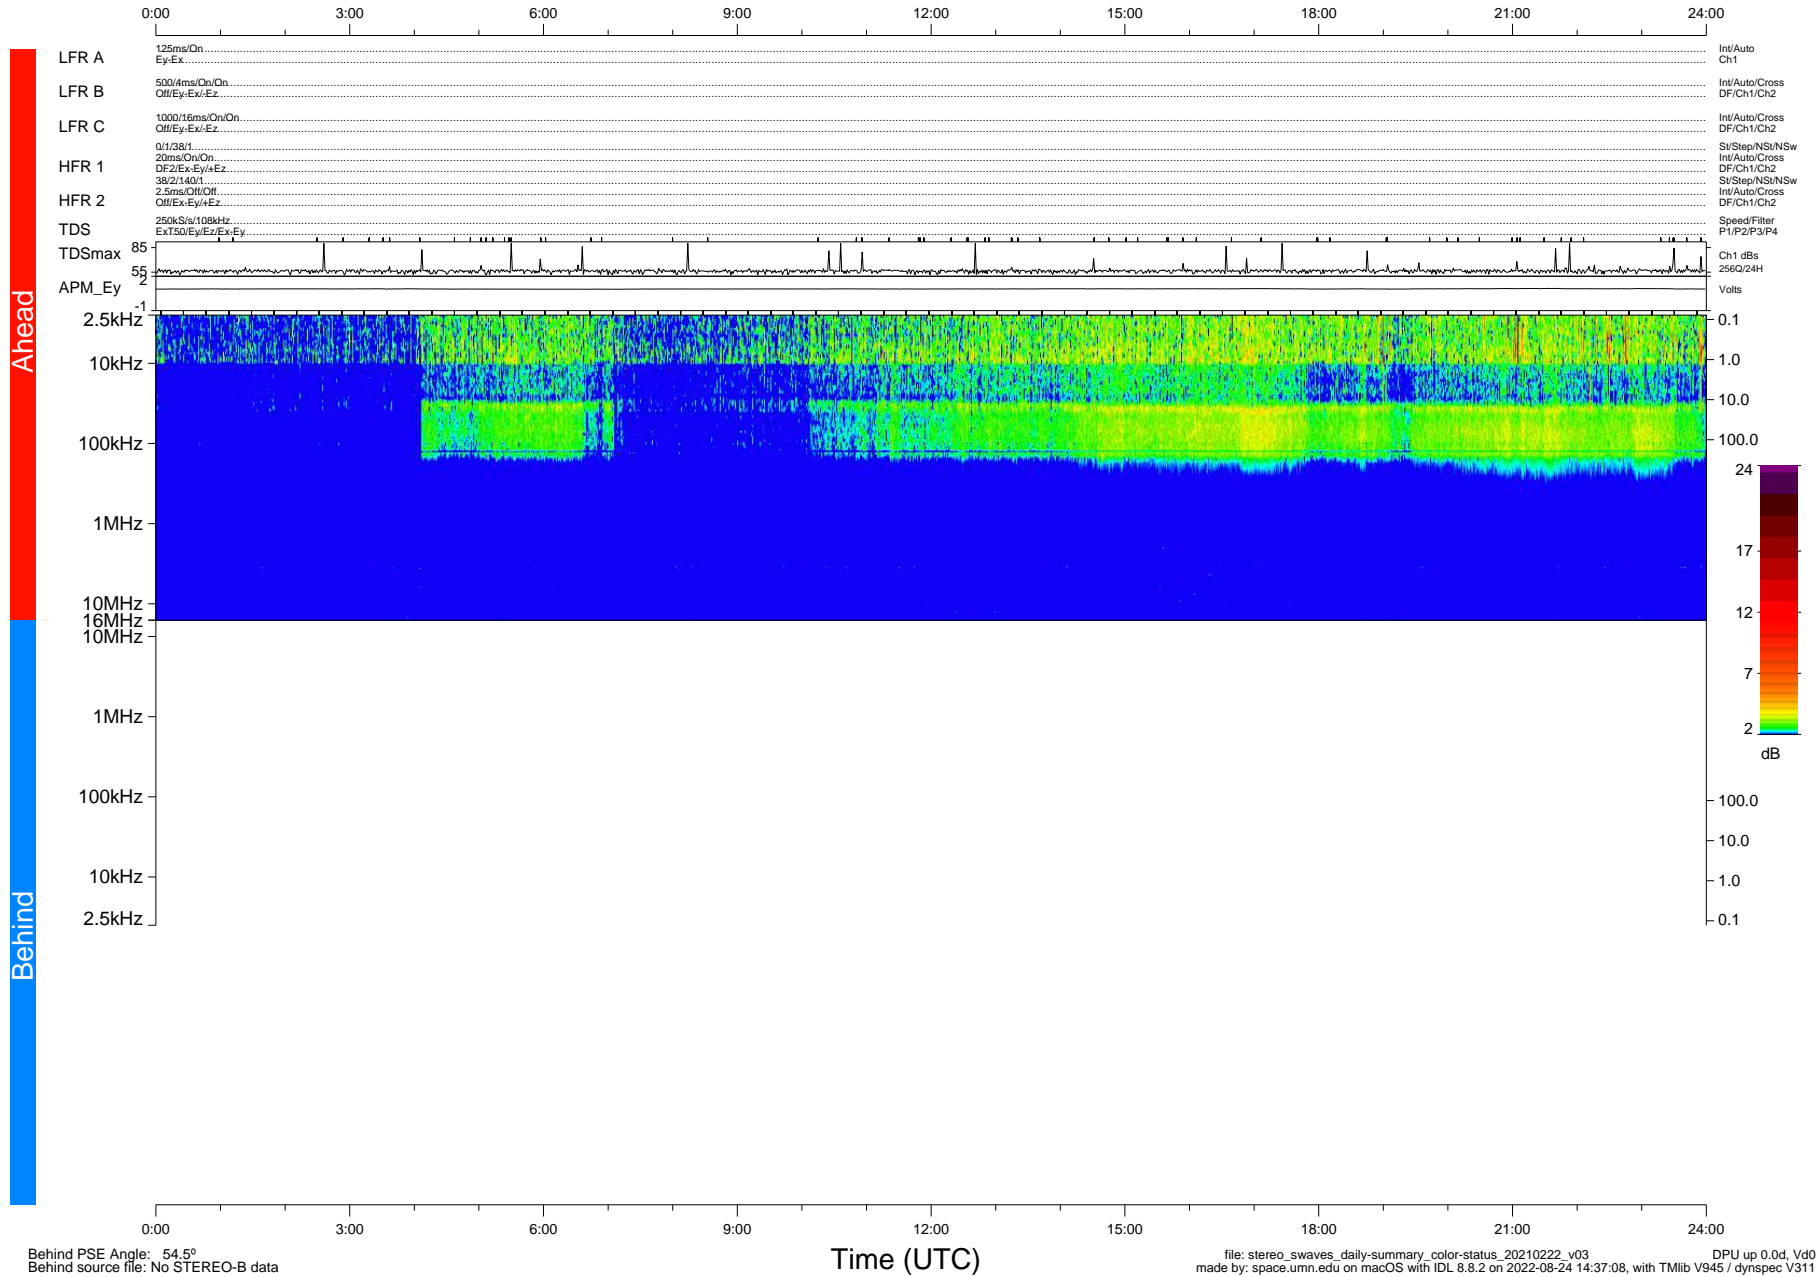

STEREO/WAVES Daily Summary - 22-Feb-2021 (DOY 053)

Ahead source file: swaves_ahead_2021_053_1_05.fin (Recovery: 100.0% HK, 92% Pkts)
Ahead PSE Angle: -55.8°

DPU up 2056.9d, V412d32

Behind PSE Angle: 54.5°
Behind source file: No STEREO-B data