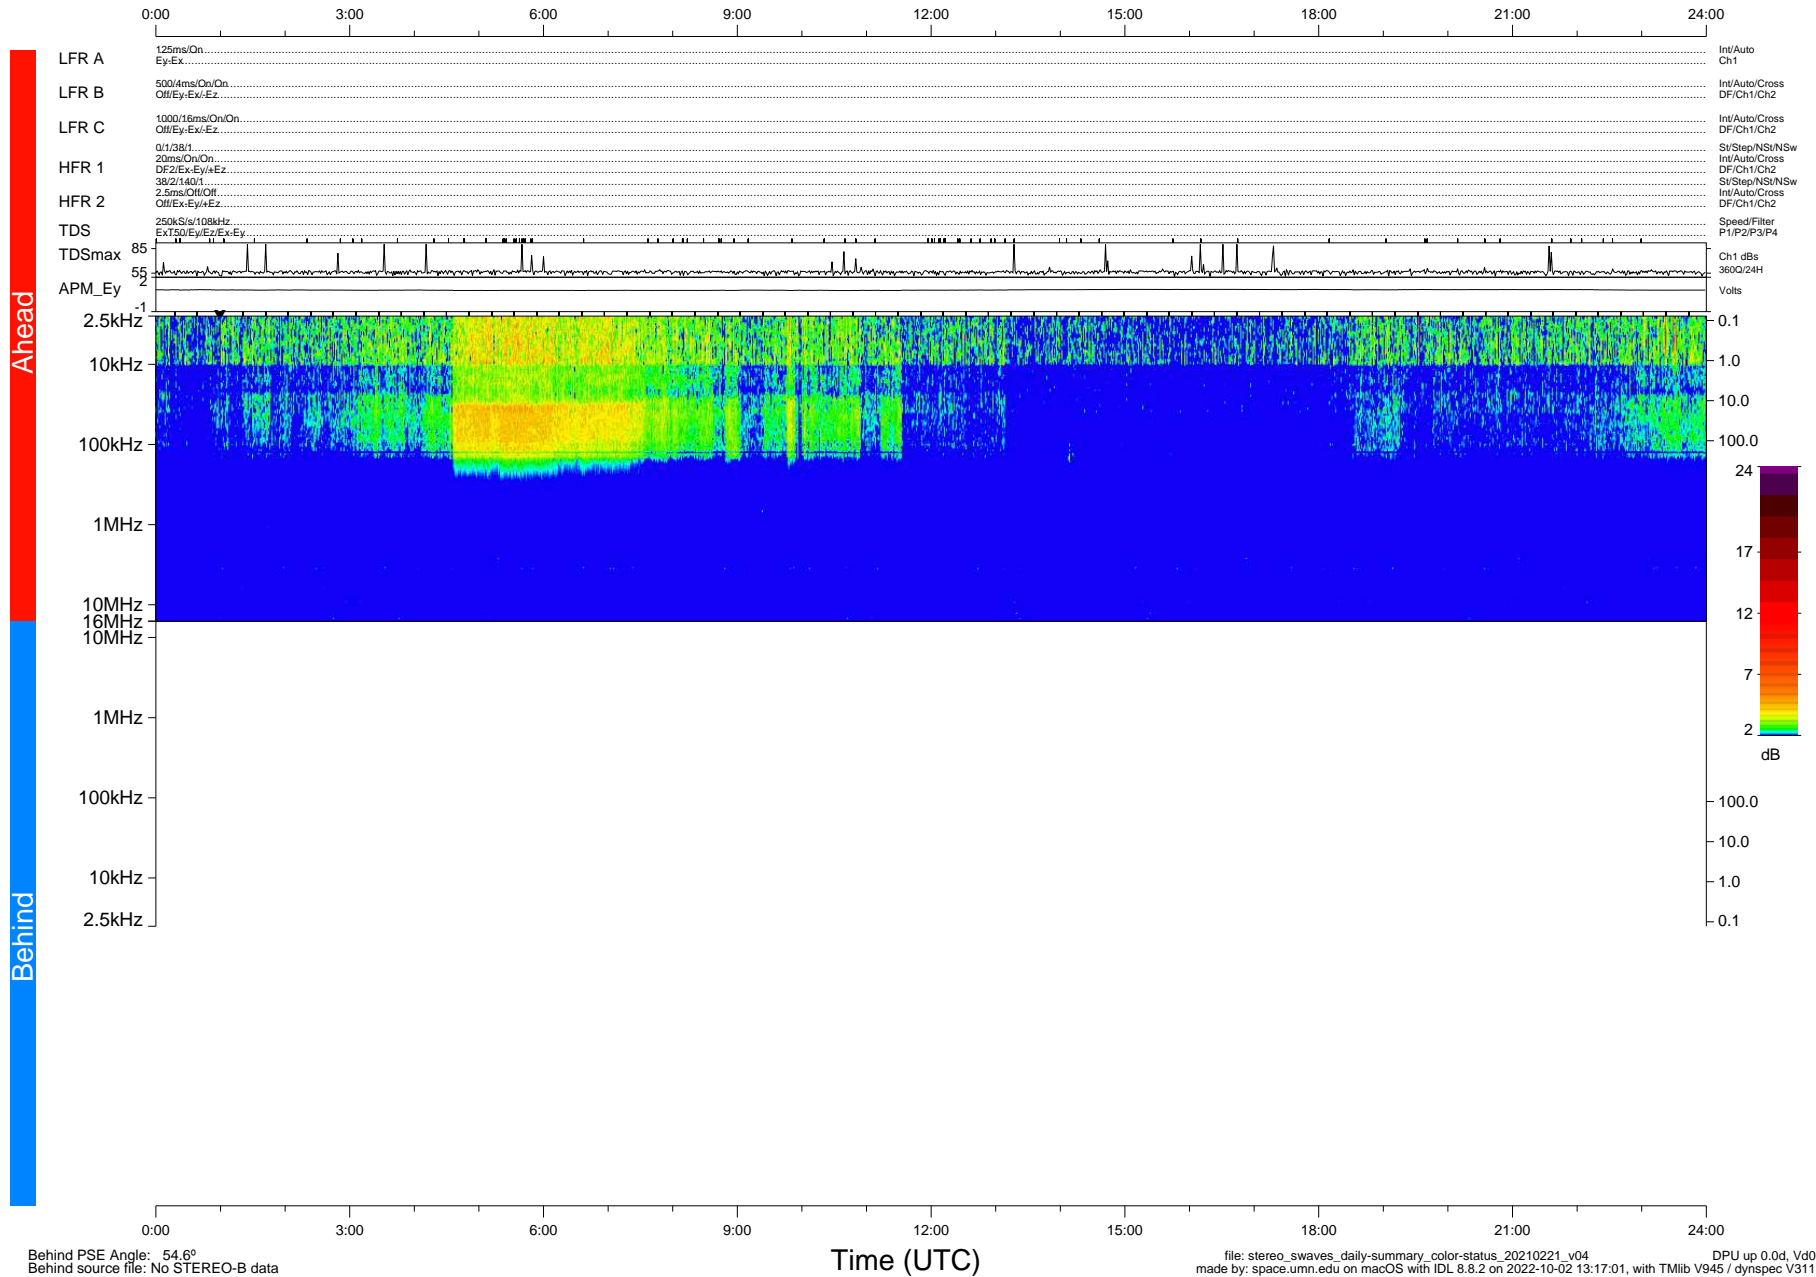

STEREO/WAVES Daily Summary - 21-Feb-2021 (DOY 052)

Ahead source file: swaves_ahead_2021_052_1_05.fin (Recovery: 100.0% HK, 108% Pkts)
 Ahead PSE Angle: -55.8°

DPU up 2055.9d, V412d32

Behind PSE Angle: 54.6°
 Behind source file: No STEREO-B data

file: stereo_swaves_daily-summary_color-status_20210221_v04
 made by: space.umn.edu on macOS with IDL 8.8.2 on 2022-10-02 13:17:01, with Tlib V945 / dynspec V311
 DPU up 0.0d, Vd0