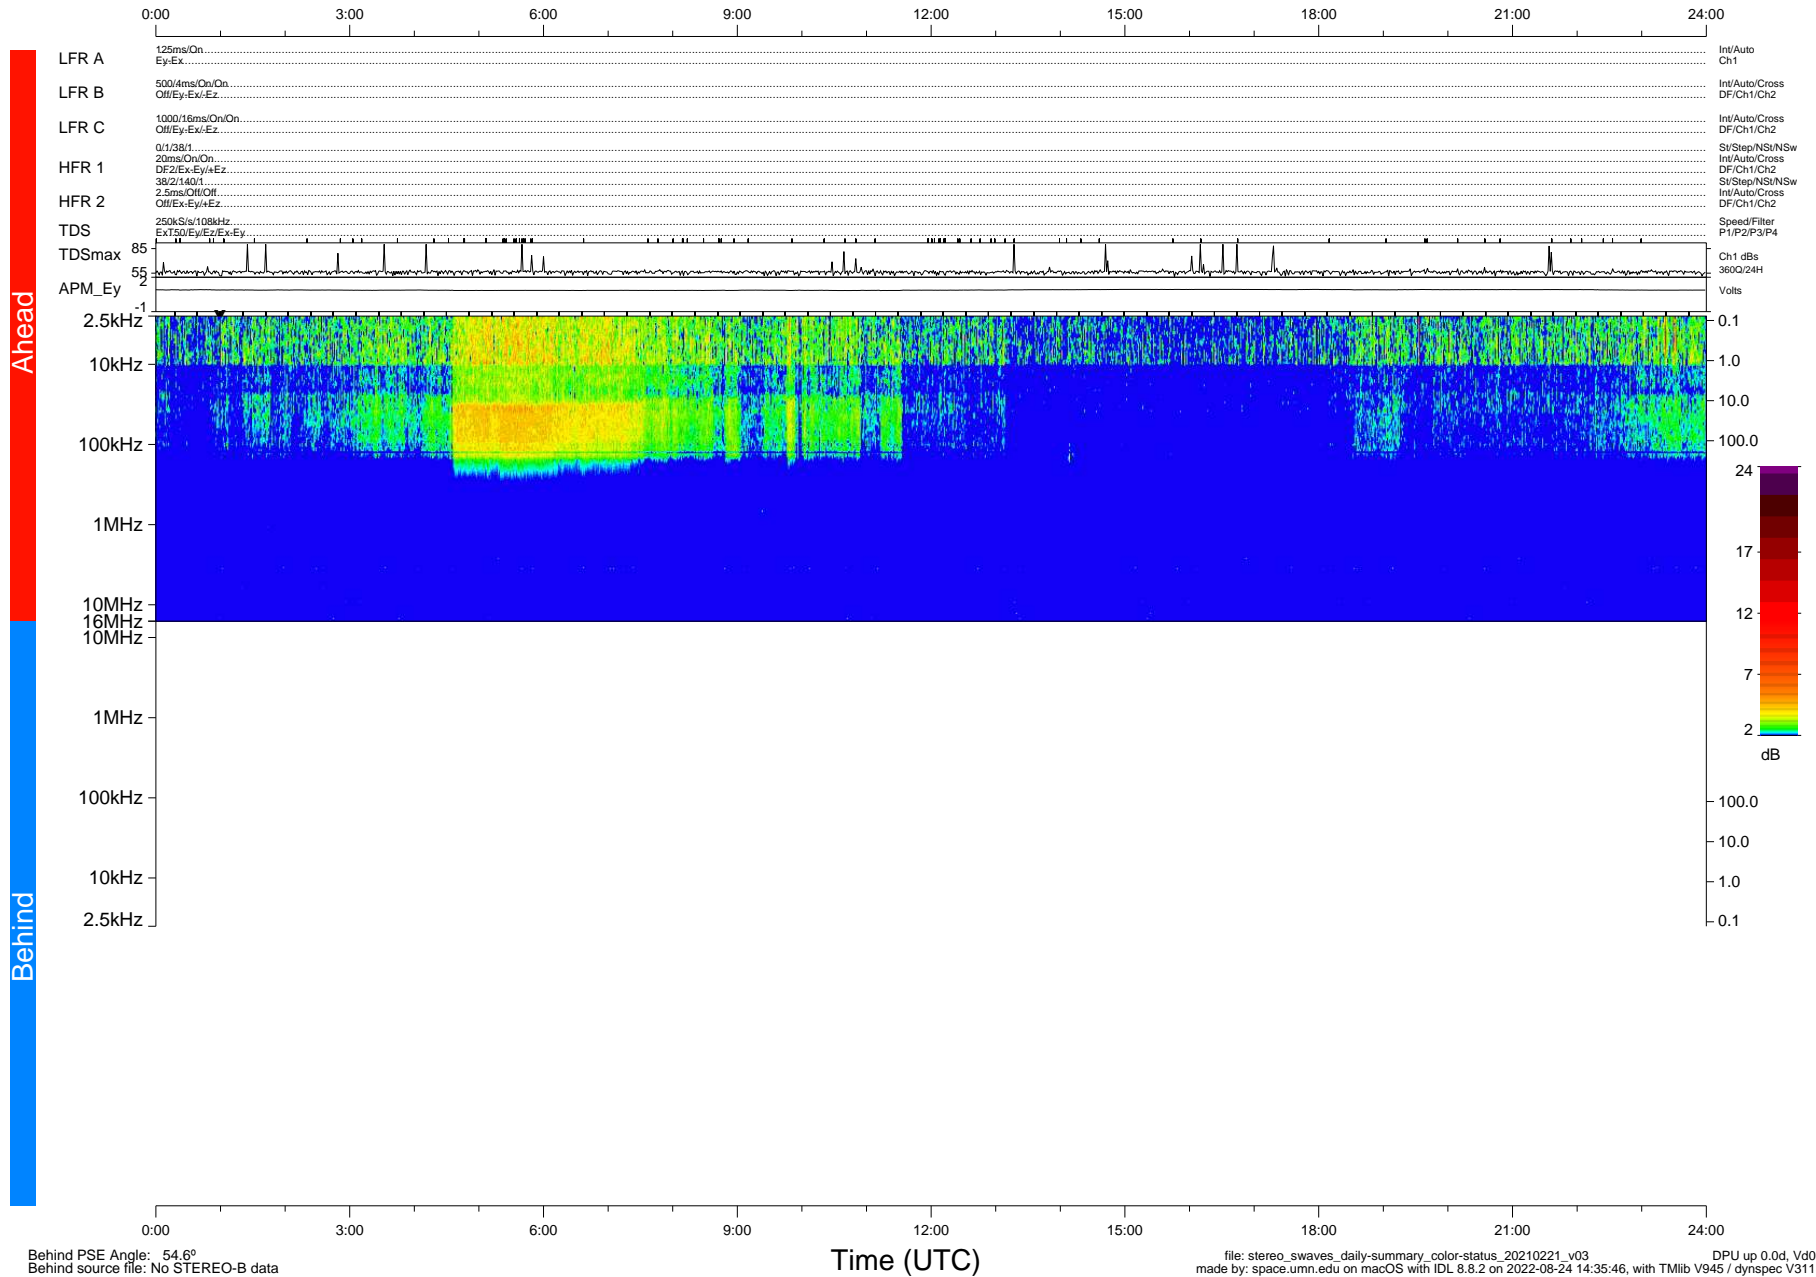

# STEREO/WAVES Daily Summary - 21-Feb-2021 (DOY 052)

Ahead source file: swaves\_ahead\_2021\_052\_1\_05.fin (Recovery: 100.0% HK, 108% Pkts)  
 Ahead PSE Angle: -55.8°

DPU up 2055.9d, V412d32

Behind PSE Angle: 54.6°  
 Behind source file: No STEREO-B data

file: stereo\_swaves\_daily-summary\_color-status\_20210221\_v03  
 made by: space.umn.edu on macOS with IDL 8.8.2 on 2022-08-24 14:35:46, with Tlib V945 / dynspec V311  
 DPU up 0.0d, Vd0