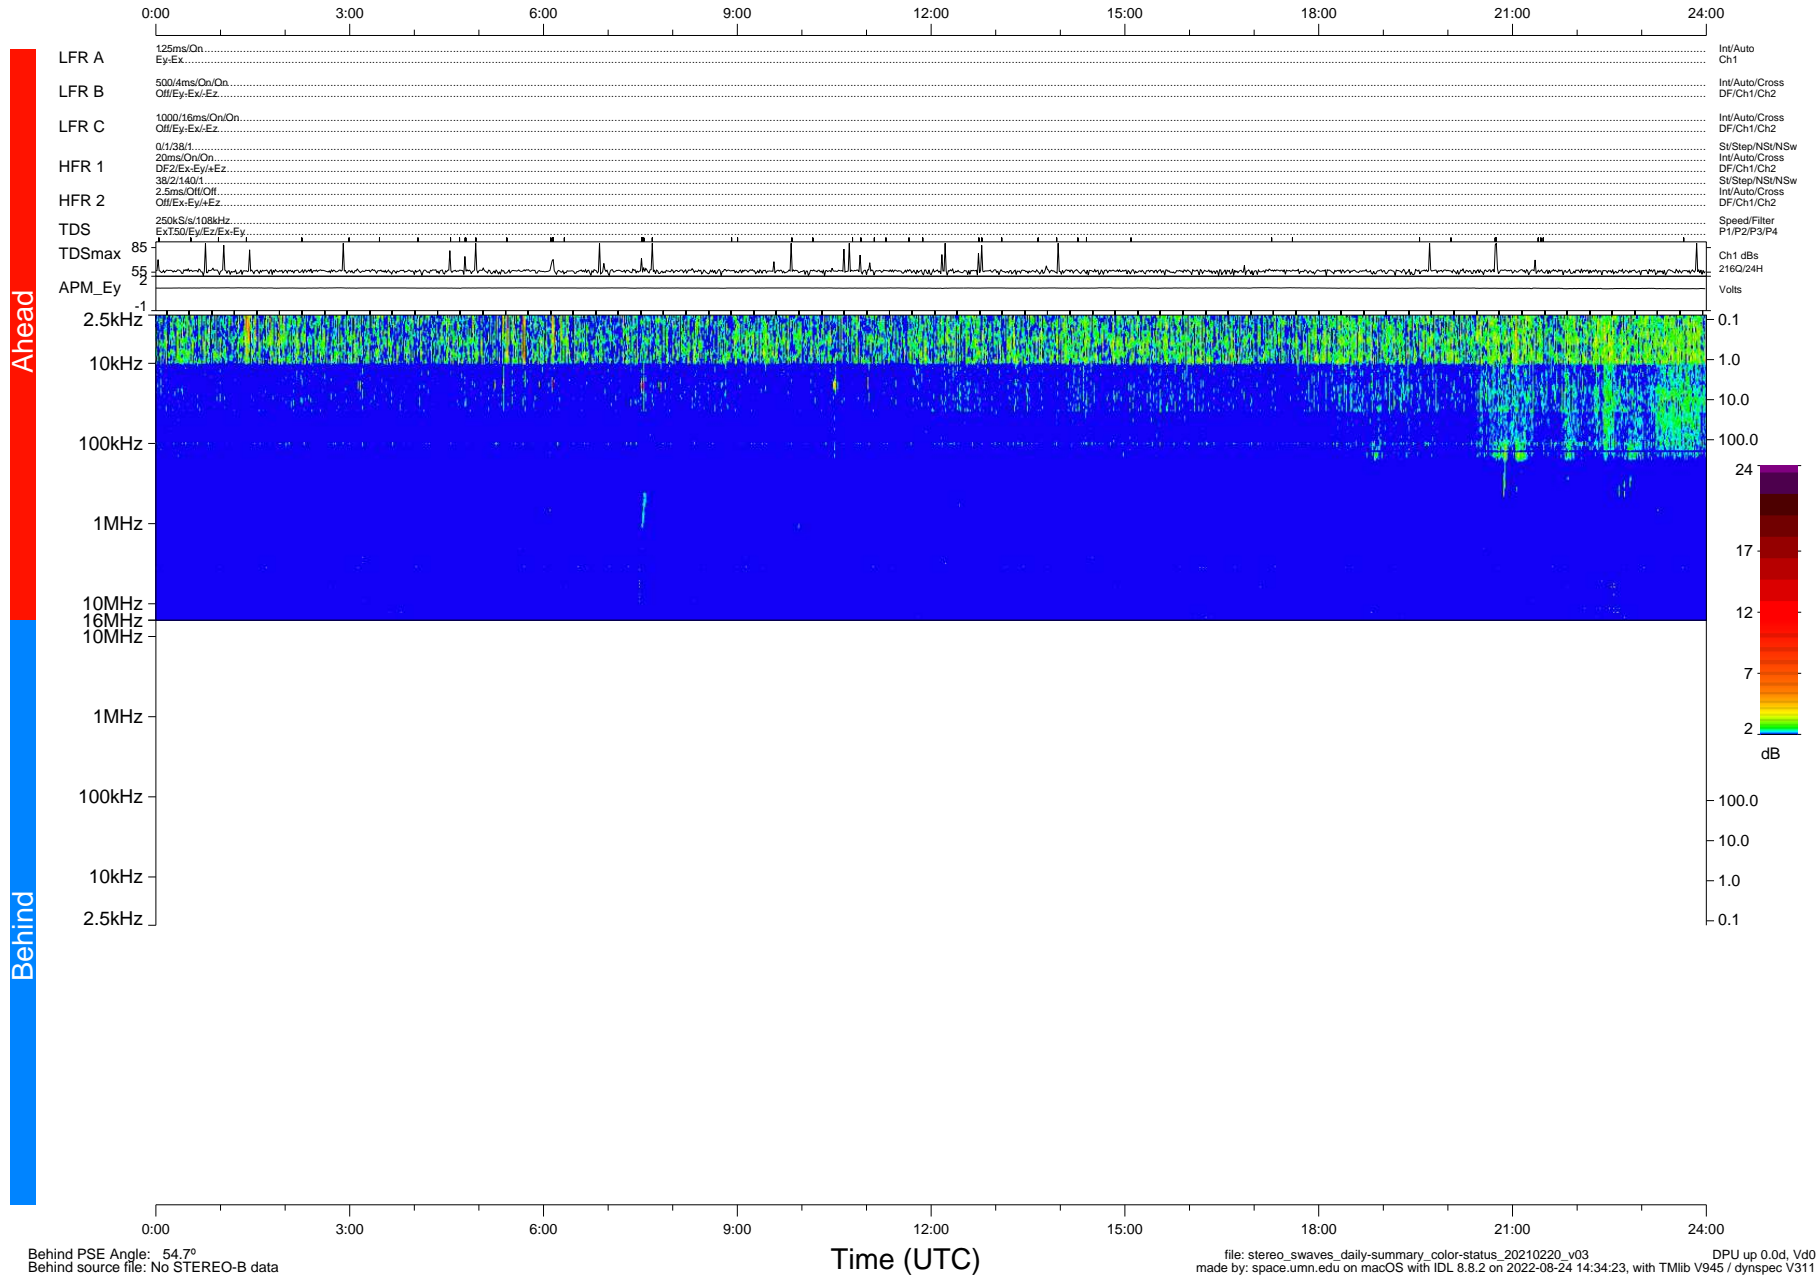

STEREO/WAVES Daily Summary - 20-Feb-2021 (DOY 051)

Ahead source file: swaves_ahead_2021_051_1_05.fin (Recovery: 100.0% HK, 86% Pkts)
 Ahead PSE Angle: -55.8°

DPU up 2054.9d, V412d32

Behind PSE Angle: 54.7°
 Behind source file: No STEREO-B data

file: stereo_swaves_daily-summary_color-status_20210220_v03
 made by: space.umn.edu on macOS with IDL 8.8.2 on 2022-08-24 14:34:23, with Tlib V945 / dynspec V311
 DPU up 0.0d, Vd0