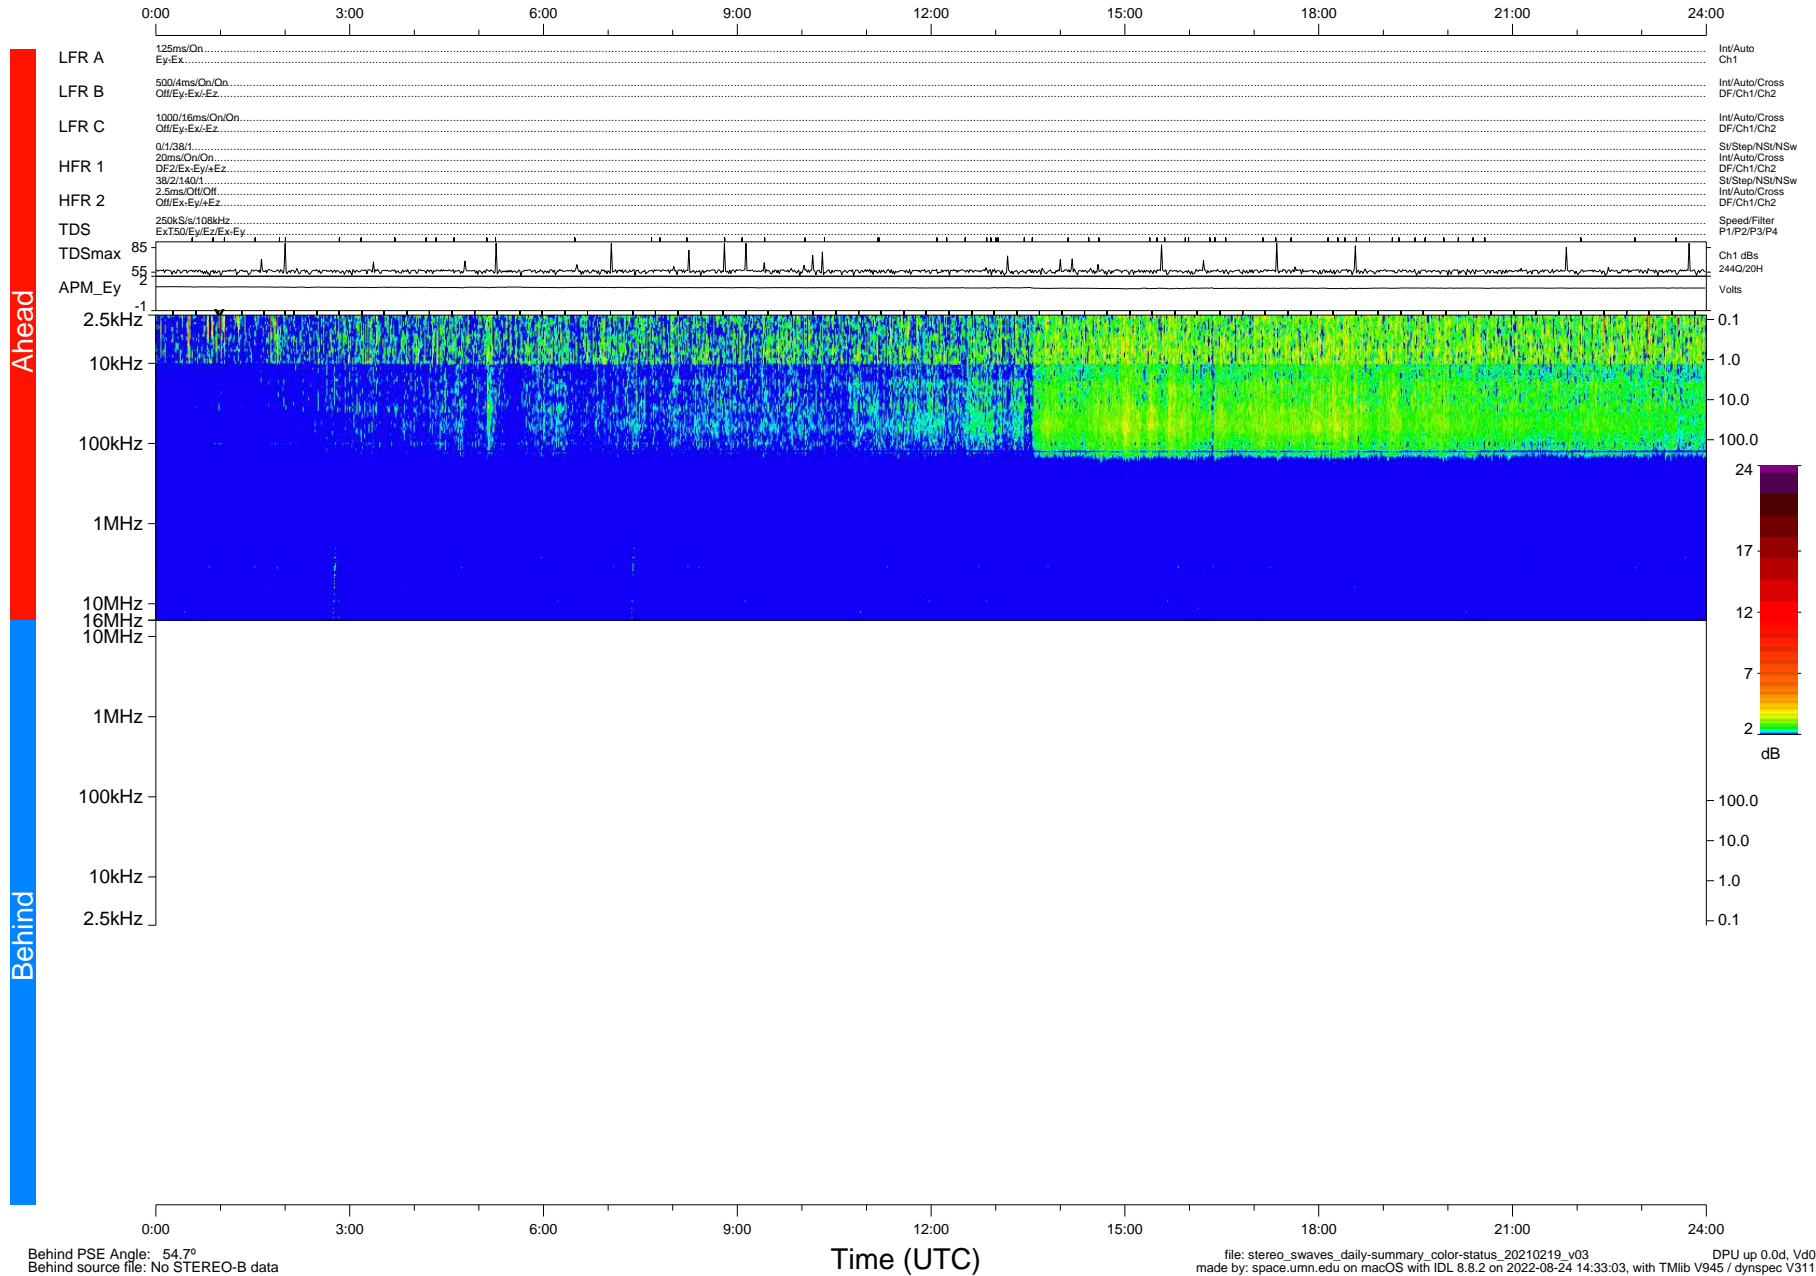

STEREO/WAVES Daily Summary - 19-Feb-2021 (DOY 050)

Ahead source file: swaves_ahead_2021_050_1_05.fin (Recovery: 100.0% HK, 89% Pkts)
 Ahead PSE Angle: -55.9°

DPU up 2053.9d, V412d32

Behind PSE Angle: 54.7°
 Behind source file: No STEREO-B data

Time (UTC)

file: stereo_swaves_daily-summary_color-status_20210219_v03 DPU up 0.0d, Vd0
 made by: space.umn.edu on macOS with IDL 8.8.2 on 2022-08-24 14:33:03, with Tlib V945 / dynspec V311