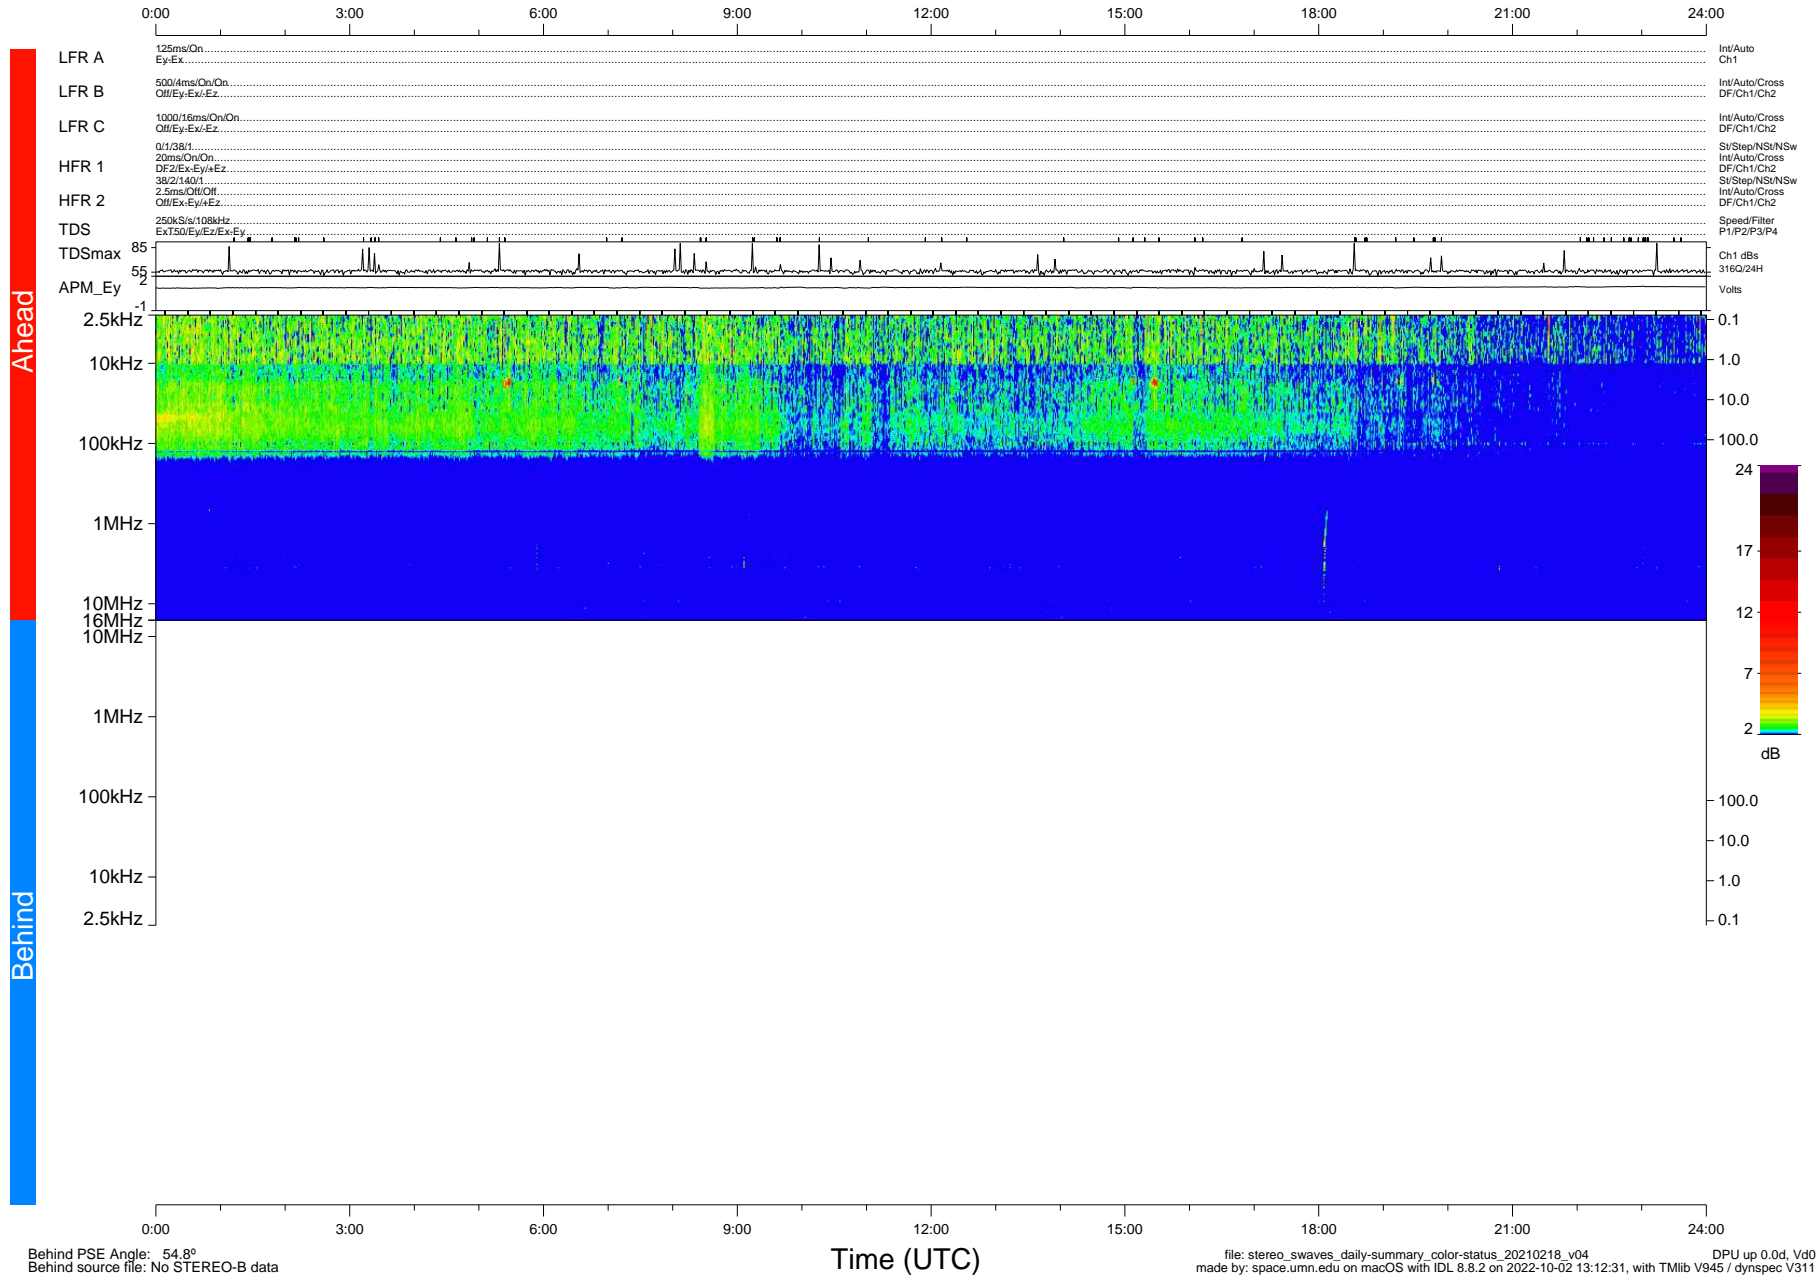

STEREO/WAVES Daily Summary - 18-Feb-2021 (DOY 049)

Ahead source file: swaves_ahead_2021_049_1_05.fin (Recovery: 100.0% HK, 101% Pkts)
Ahead PSE Angle: -55.9°

DPU up 2052.9d, V412d32

Behind PSE Angle: 54.8°
Behind source file: No STEREO-B data