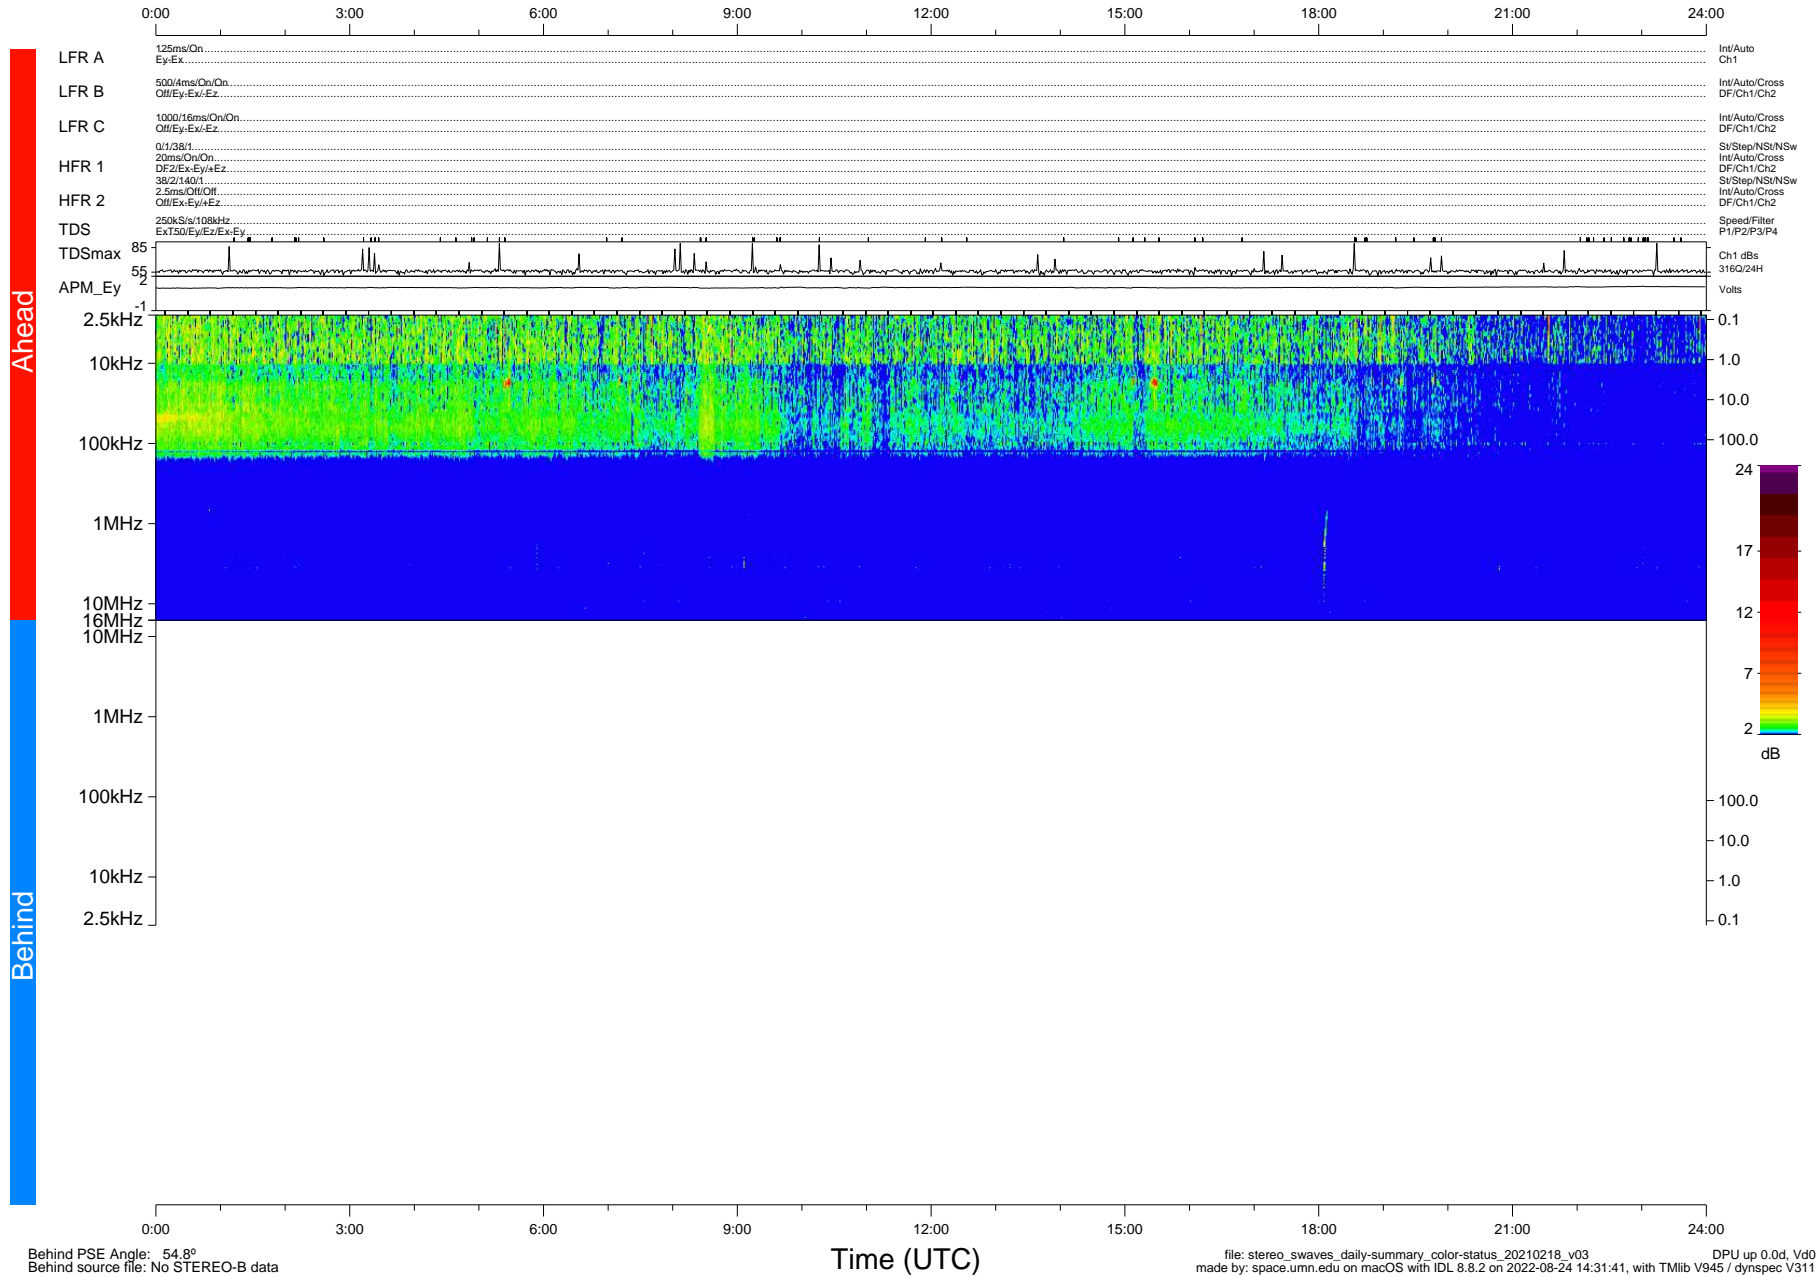

STEREO/WAVES Daily Summary - 18-Feb-2021 (DOY 049)

Ahead source file: swaves_ahead_2021_049_1_05.fin (Recovery: 100.0% HK, 101% Pkts)
 Ahead PSE Angle: -55.9°

DPU up 2052.9d, V412d32

Behind PSE Angle: 54.8°
 Behind source file: No STEREO-B data

file: stereo_swaves_daily-summary_color-status_20210218_v03
 made by: space.umn.edu on macOS with IDL 8.8.2 on 2022-08-24 14:31:41, with Tlib V945 / dynspec V311
 DPU up 0.0d, Vd0