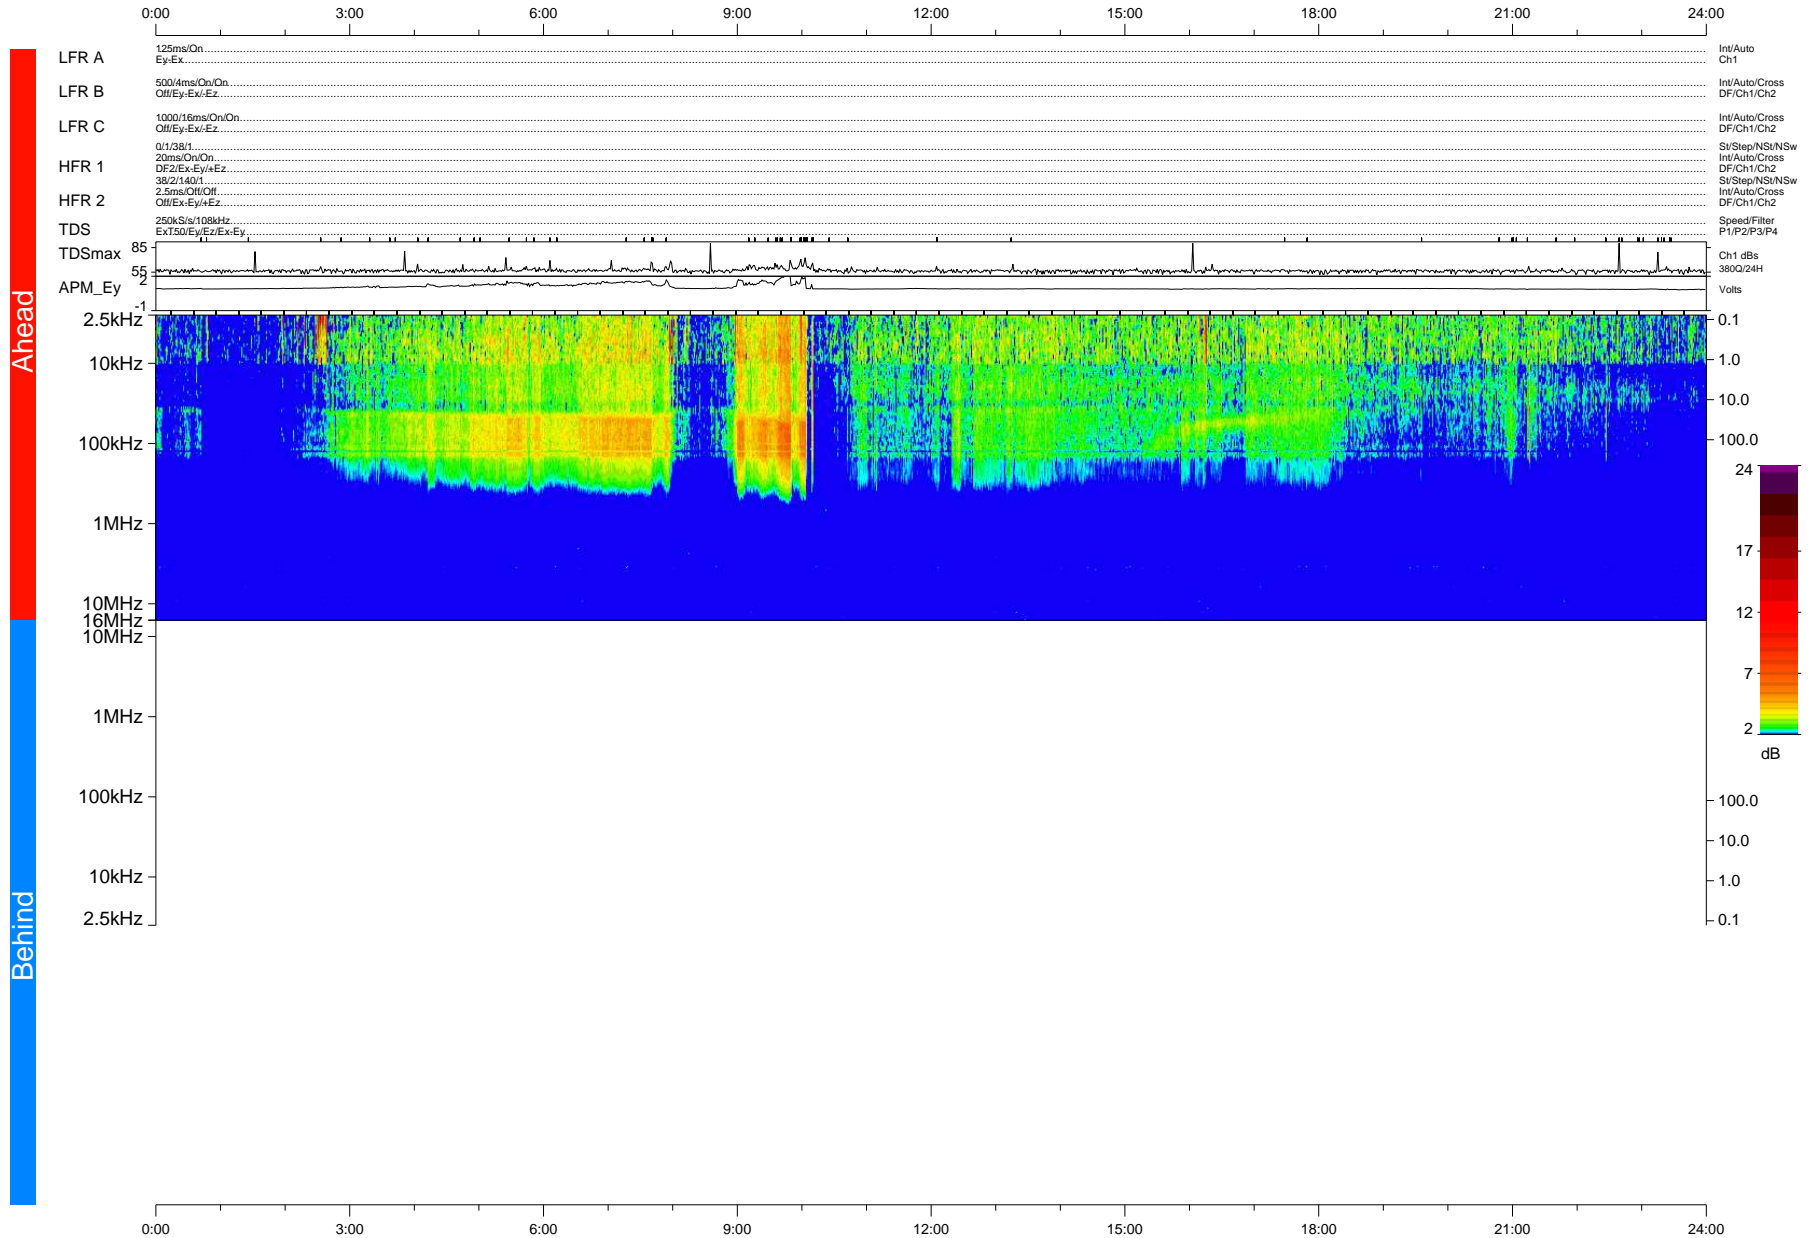

STEREO/WAVES Daily Summary - 16-Feb-2021 (DOY 047)

Ahead source file: swaves_ahead_2021_047_1_05.fin (Recovery: 100.0% HK, 110% Pkts)
 Ahead PSE Angle: -55.9°

DPU up 2050.9d, V412d32

Behind PSE Angle: 55.0°
 Behind source file: No STEREO-B data

Time (UTC)

file: stereo_swaves_daily-summary_color-status_20210216_v03
 made by: space.umn.edu on macOS with IDL 8.8.2 on 2022-08-24 14:28:57, with Tlib V945 / dynspec V311

DPU up 0.0d, Vd0