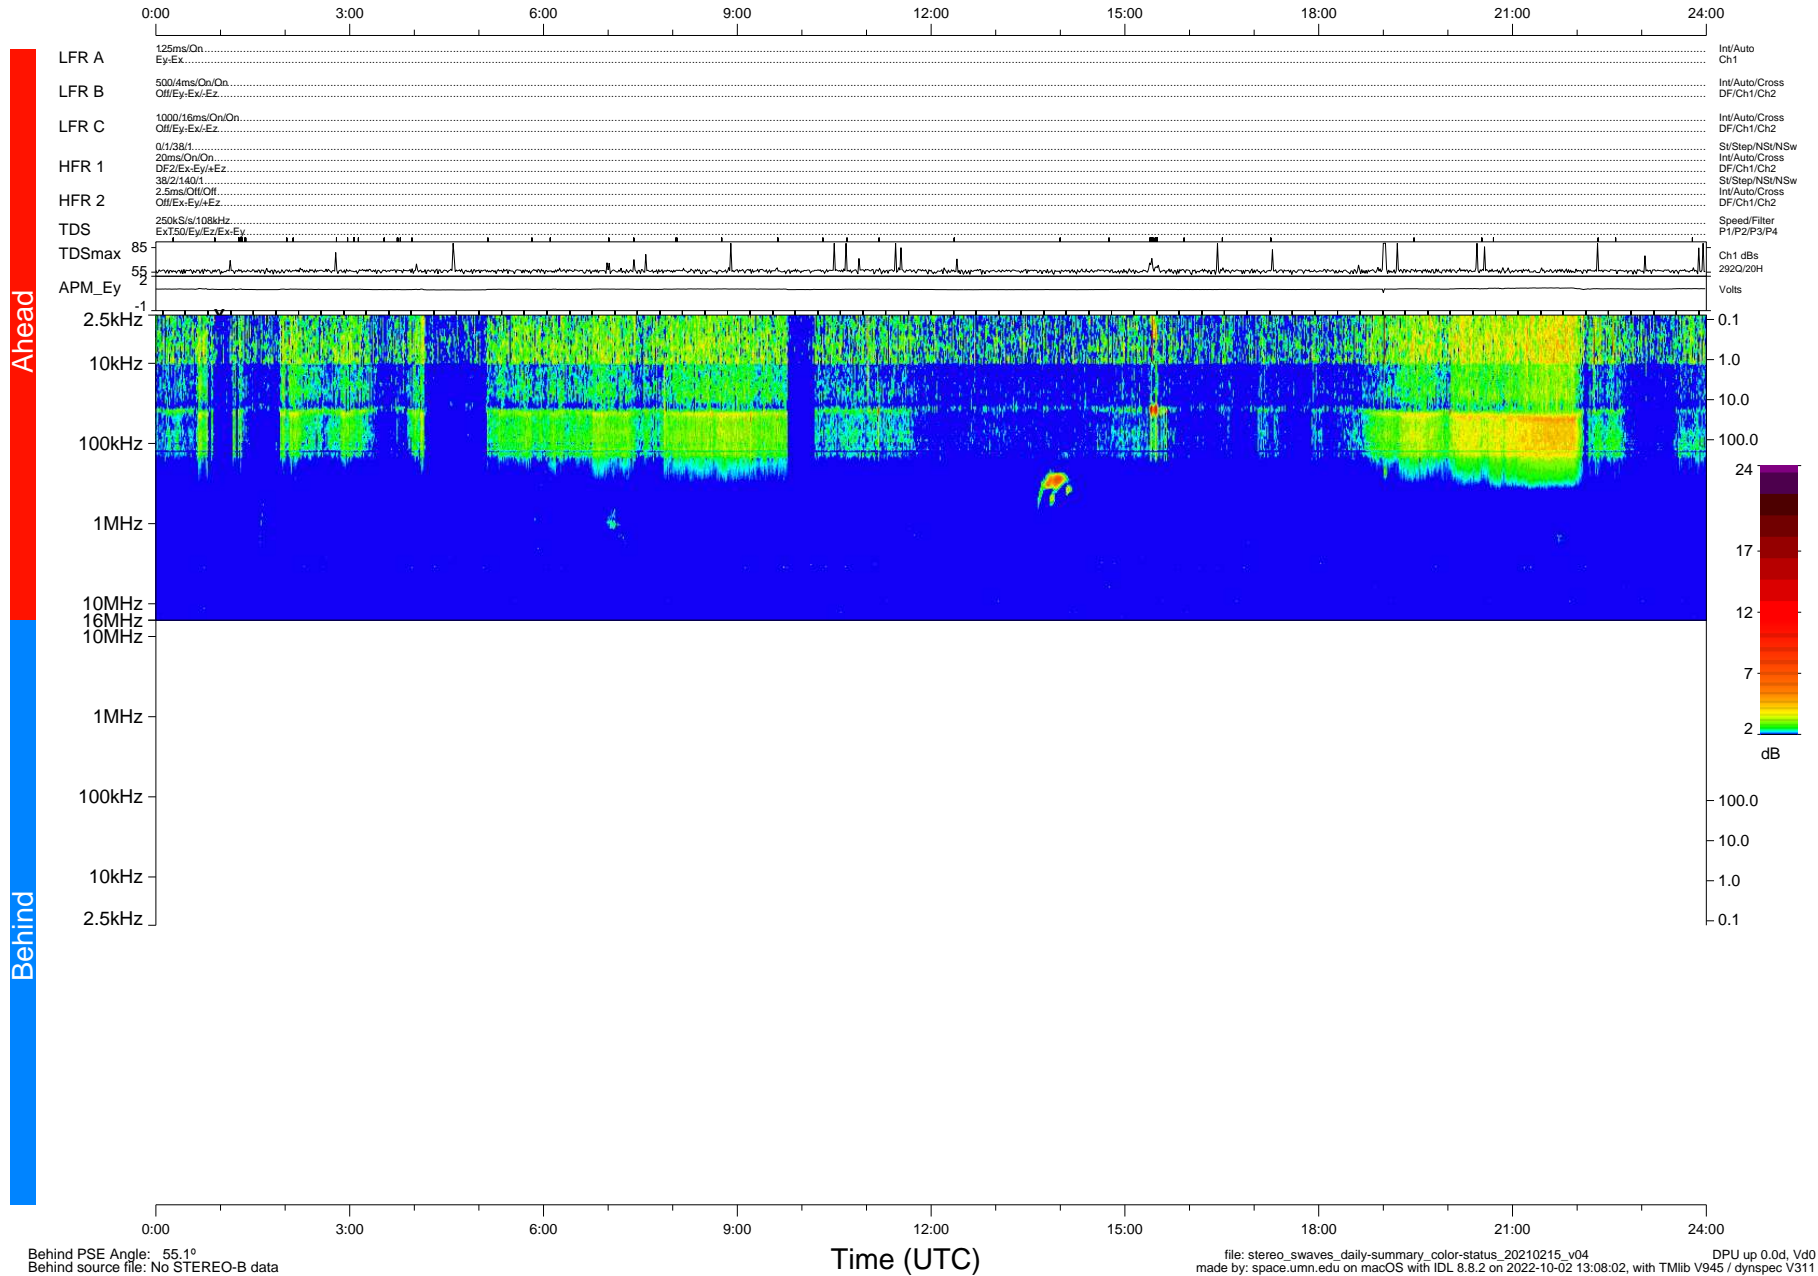

STEREO/WAVES Daily Summary - 15-Feb-2021 (DOY 046)

Ahead source file: swaves_ahead_2021_046_1_05.fin (Recovery: 100.0% HK, 97% Pkts)
Ahead PSE Angle: -55.9°

DPU up 2049.9d, V412d32

Behind PSE Angle: 55.1°
Behind source file: No STEREO-B data