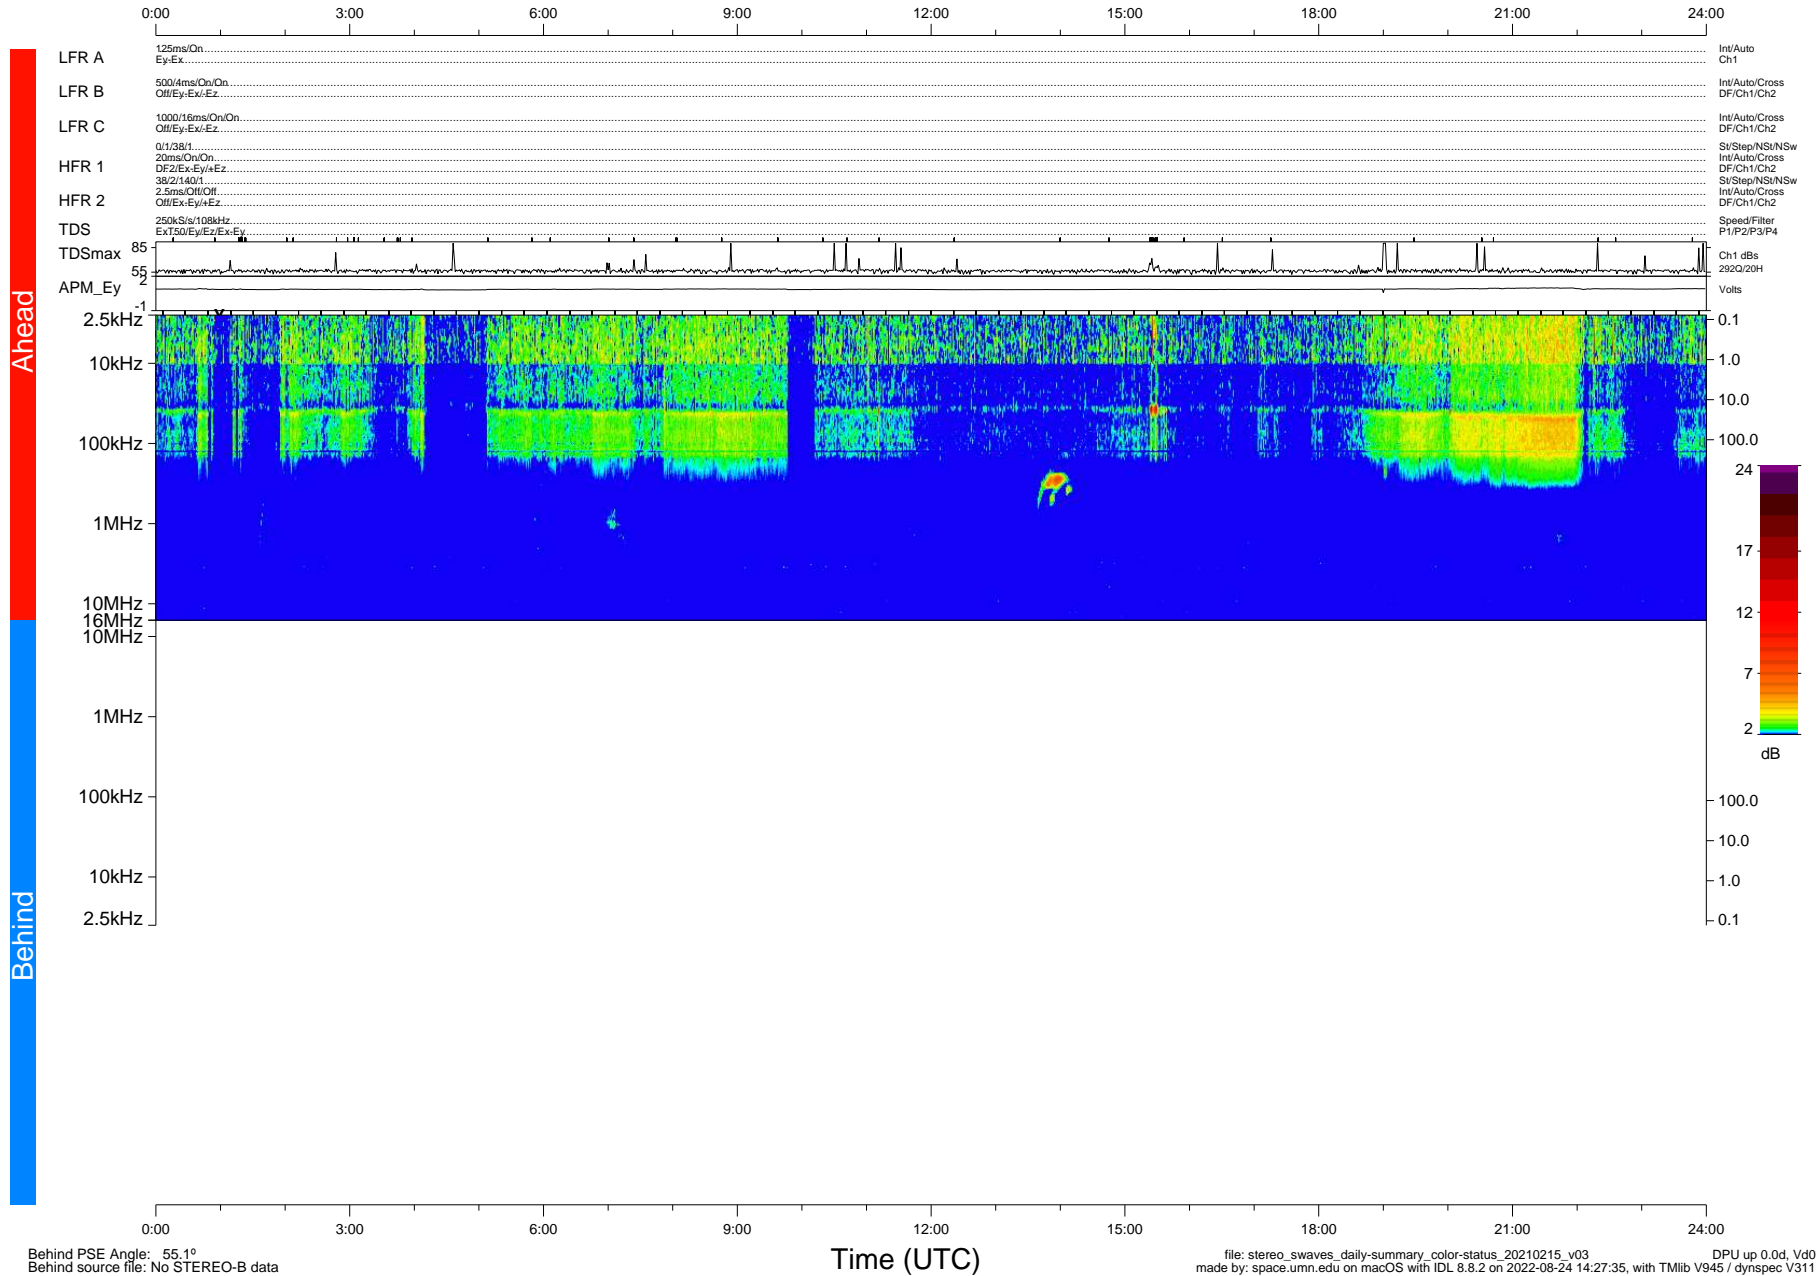

STEREO/WAVES Daily Summary - 15-Feb-2021 (DOY 046)

Ahead source file: swaves_ahead_2021_046_1_05.fin (Recovery: 100.0% HK, 97% Pkts)
Ahead PSE Angle: -55.9°

DPU up 2049.9d, V412d32

Behind PSE Angle: 55.1°
Behind source file: No STEREO-B data