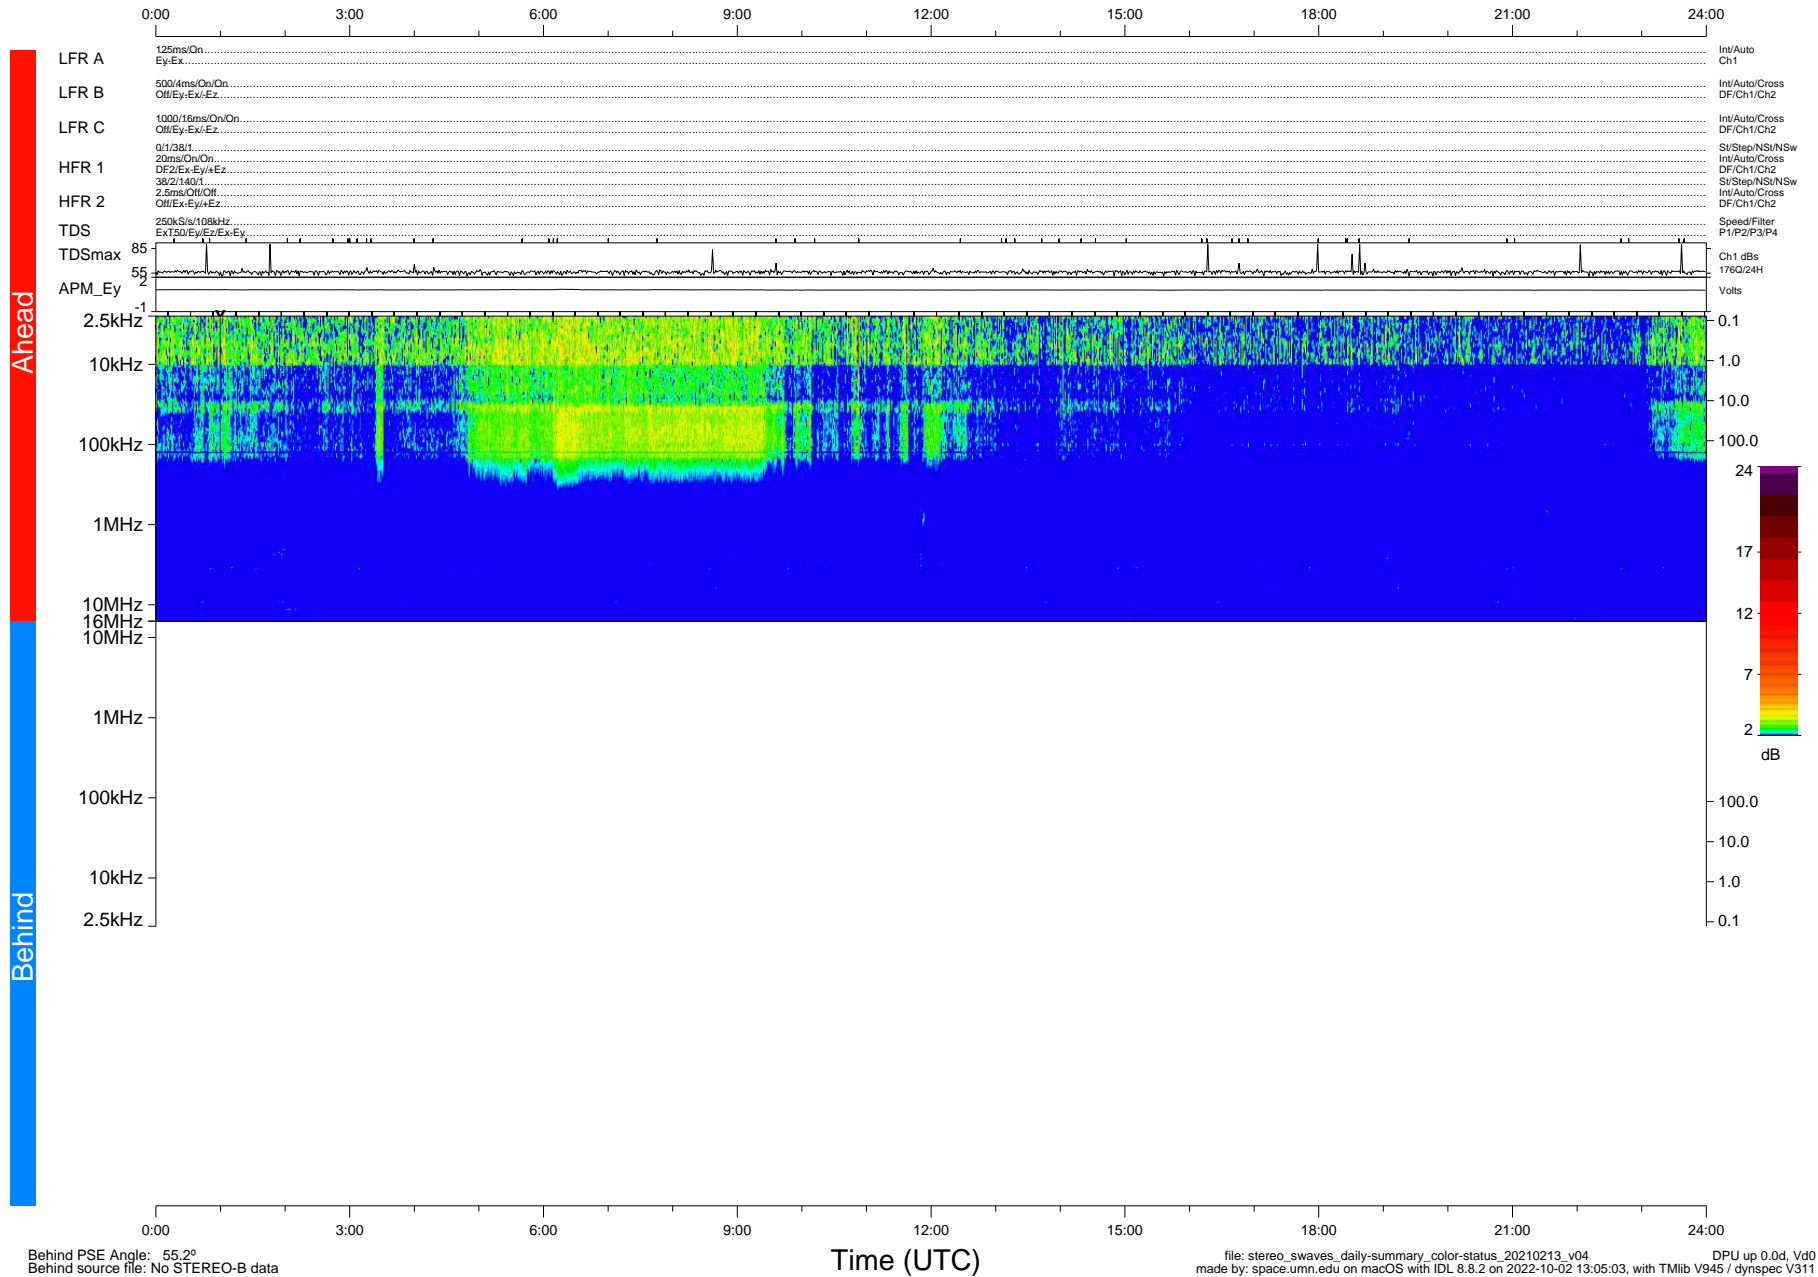

STEREO/WAVES Daily Summary - 13-Feb-2021 (DOY 044)

Ahead source file: swaves_ahead_2021_044_1_05.fin (Recovery: 100.0% HK, 81% Pkts)
 Ahead PSE Angle: -56.0°

DPU up 2047.9d, V412d32

Behind PSE Angle: 55.2°
 Behind source file: No STEREO-B data

file: stereo_swaves_daily-summary_color-status_20210213_v04
 made by: space.umn.edu on macOS with IDL 8.8.2 on 2022-10-02 13:05:03, with TLib V945 / dynspec V311
 DPU up 0.0d, Vd0