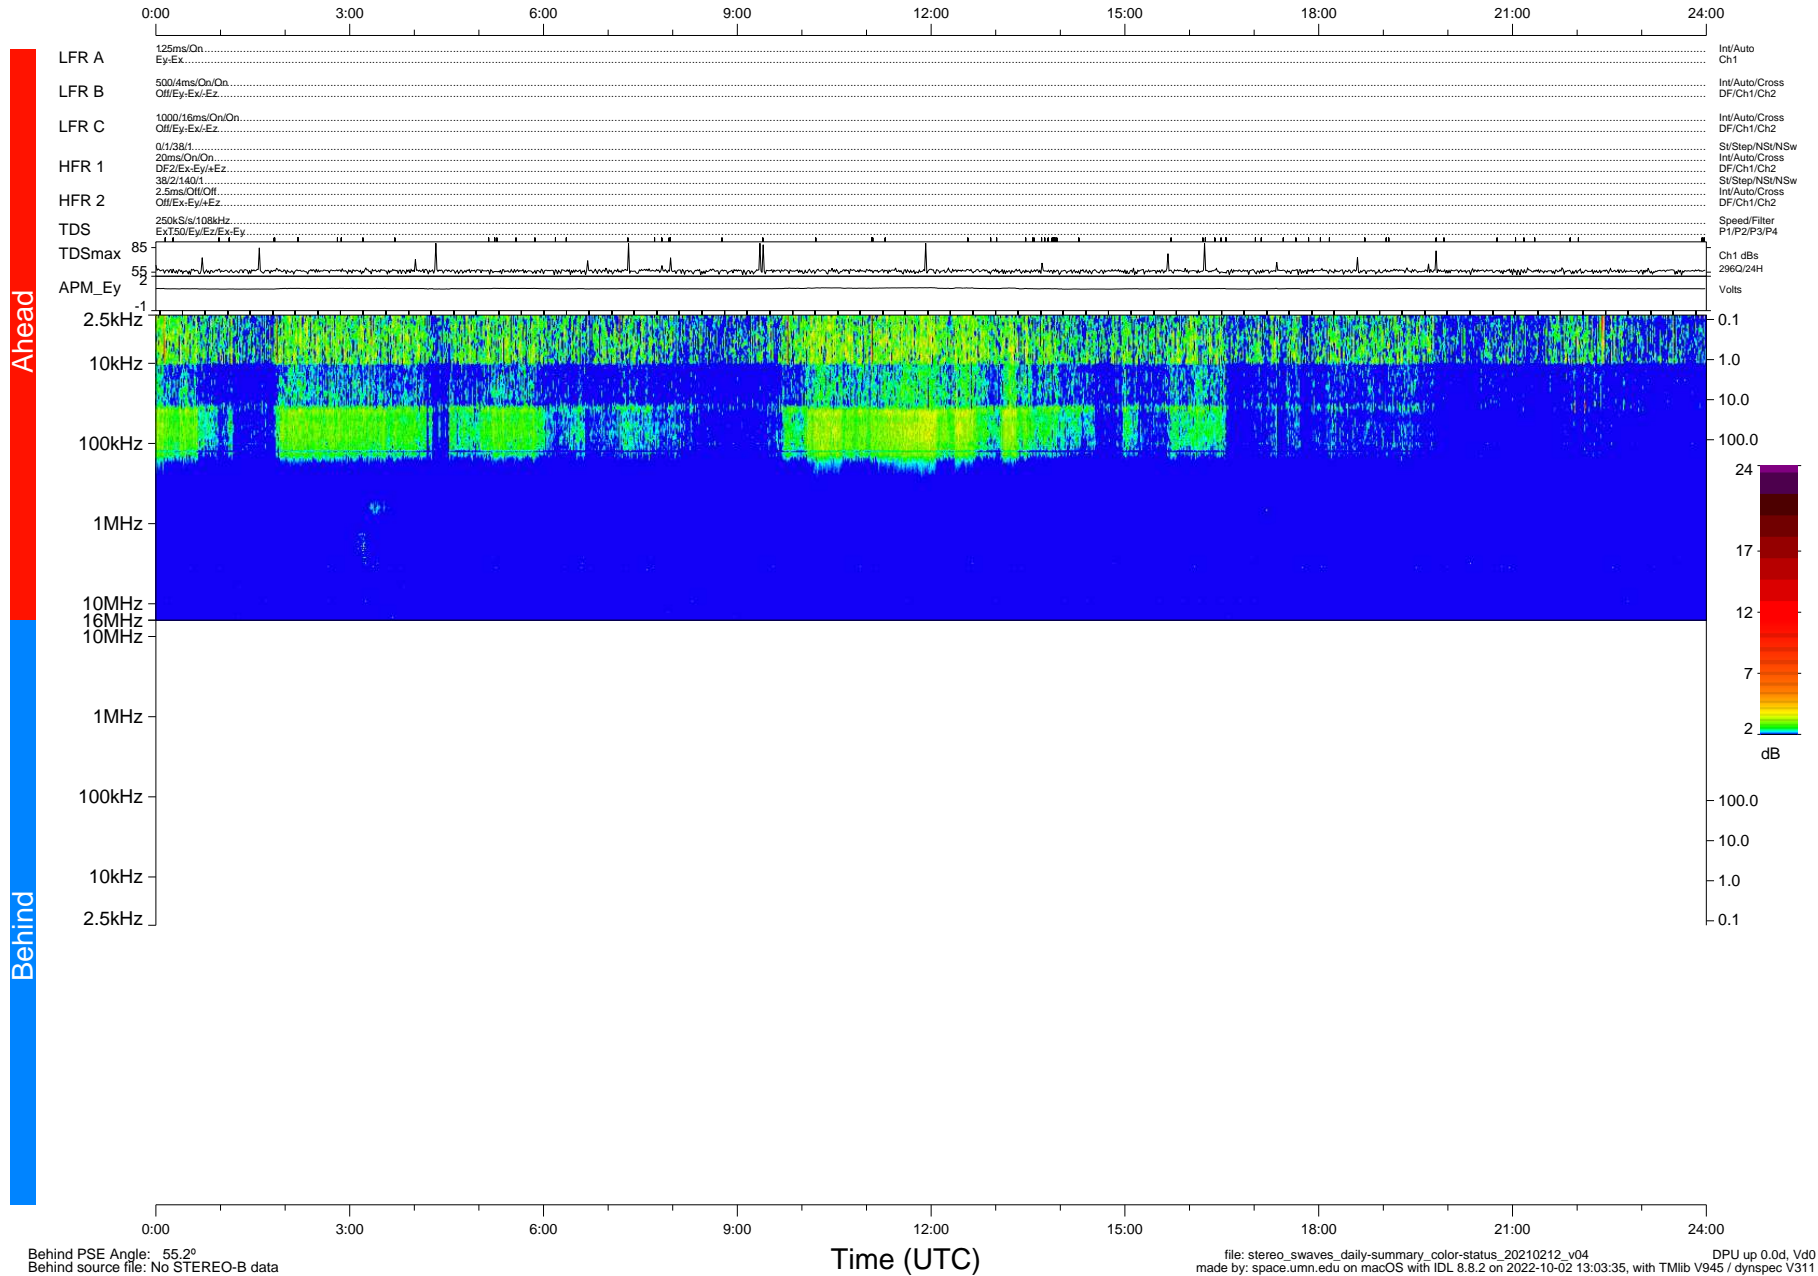

STEREO/WAVES Daily Summary - 12-Feb-2021 (DOY 043)

Ahead source file: swaves_ahead_2021_043_1_05.fin (Recovery: 100.0% HK, 98% Pkts)
Ahead PSE Angle: -56.0°

DPU up 2046.9d, V412d32

Behind PSE Angle: 55.2°
Behind source file: No STEREO-B data

Time (UTC)