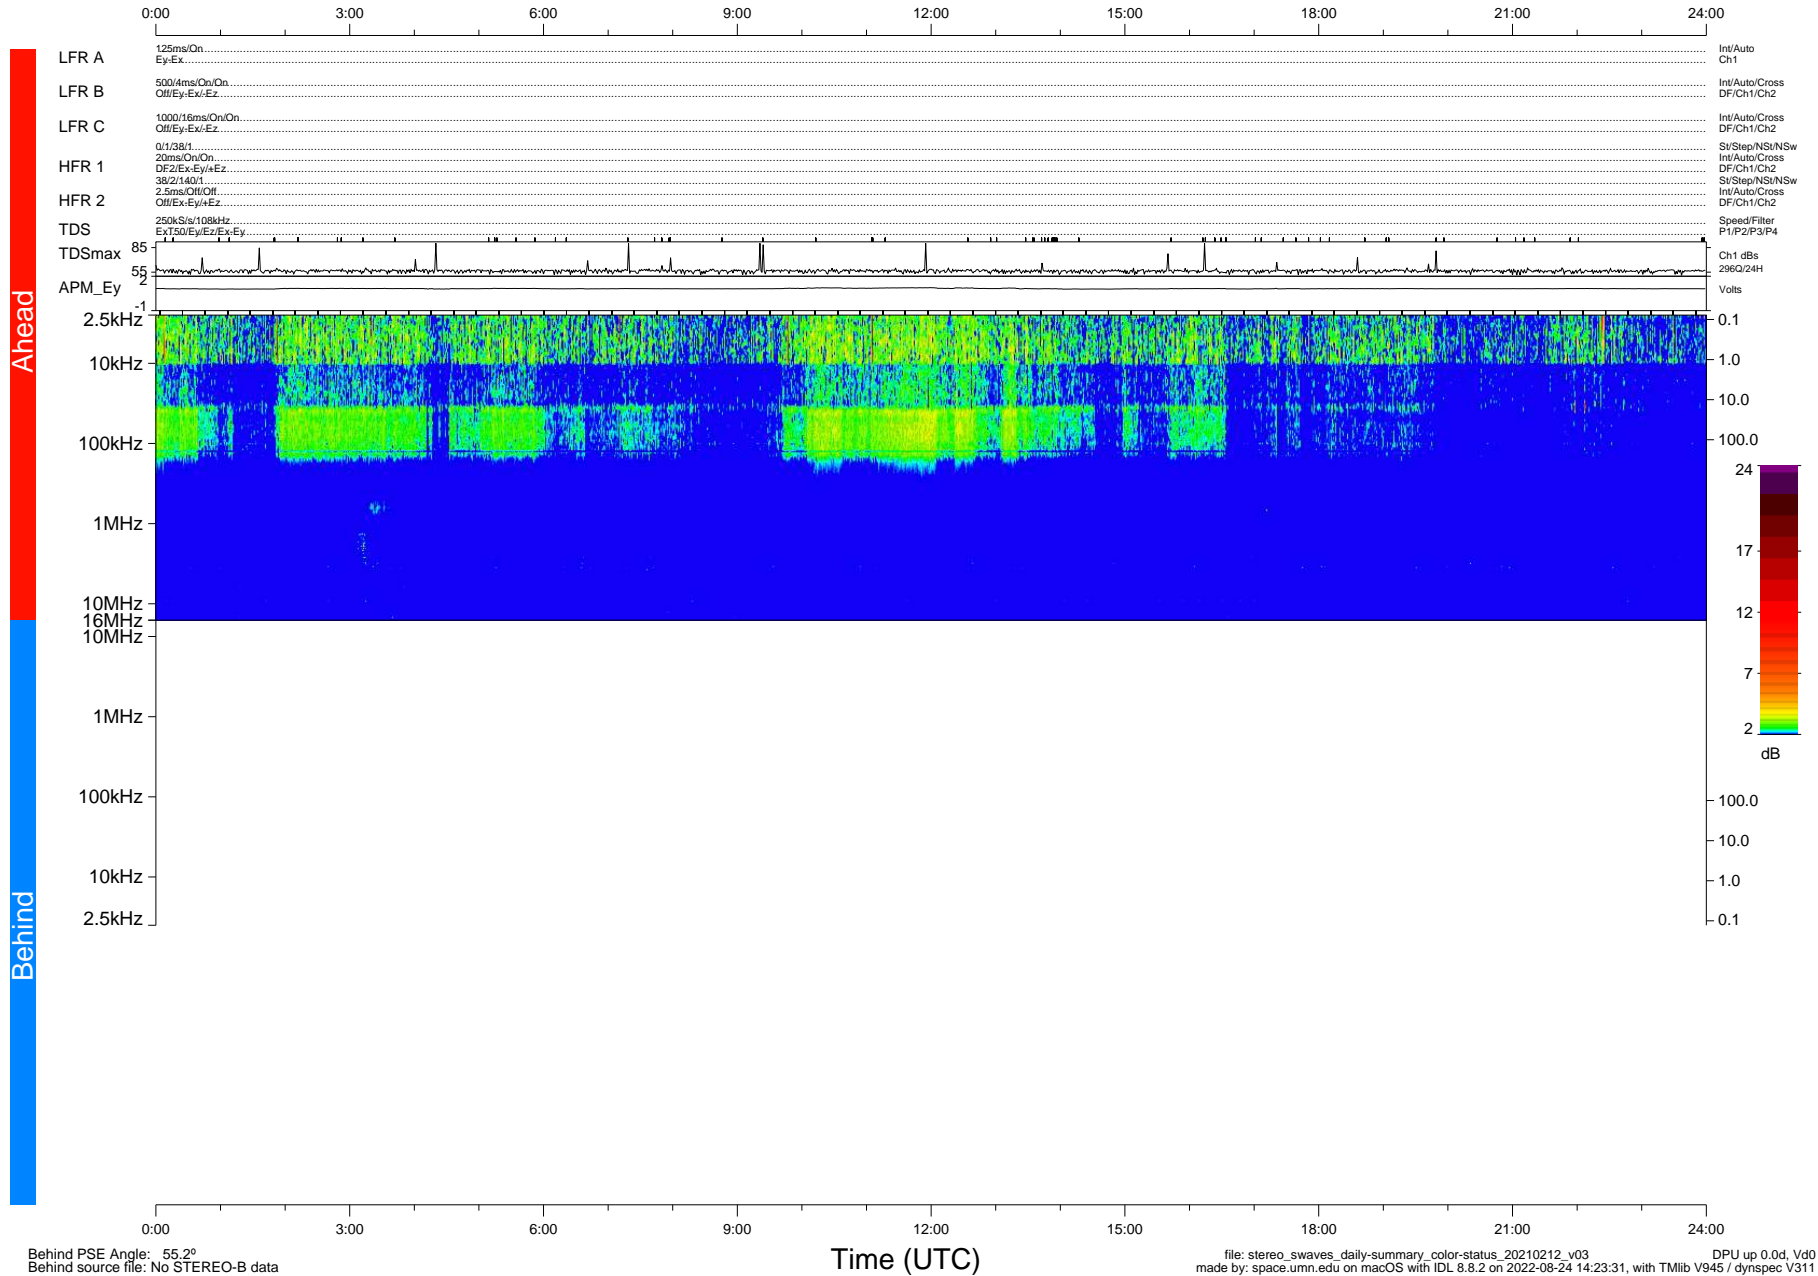

STEREO/WAVES Daily Summary - 12-Feb-2021 (DOY 043)

Ahead source file: swaves_ahead_2021_043_1_05.fin (Recovery: 100.0% HK, 98% Pkts)
 Ahead PSE Angle: -56.0°

DPU up 2046.9d, V412d32

Behind PSE Angle: 55.2°
 Behind source file: No STEREO-B data

file: stereo_swaves_daily-summary_color-status_20210212_v03
 made by: space.umn.edu on macOS with IDL 8.8.2 on 2022-08-24 14:23:31, with Tlib V945 / dynspec V311
 DPU up 0.0d, V40