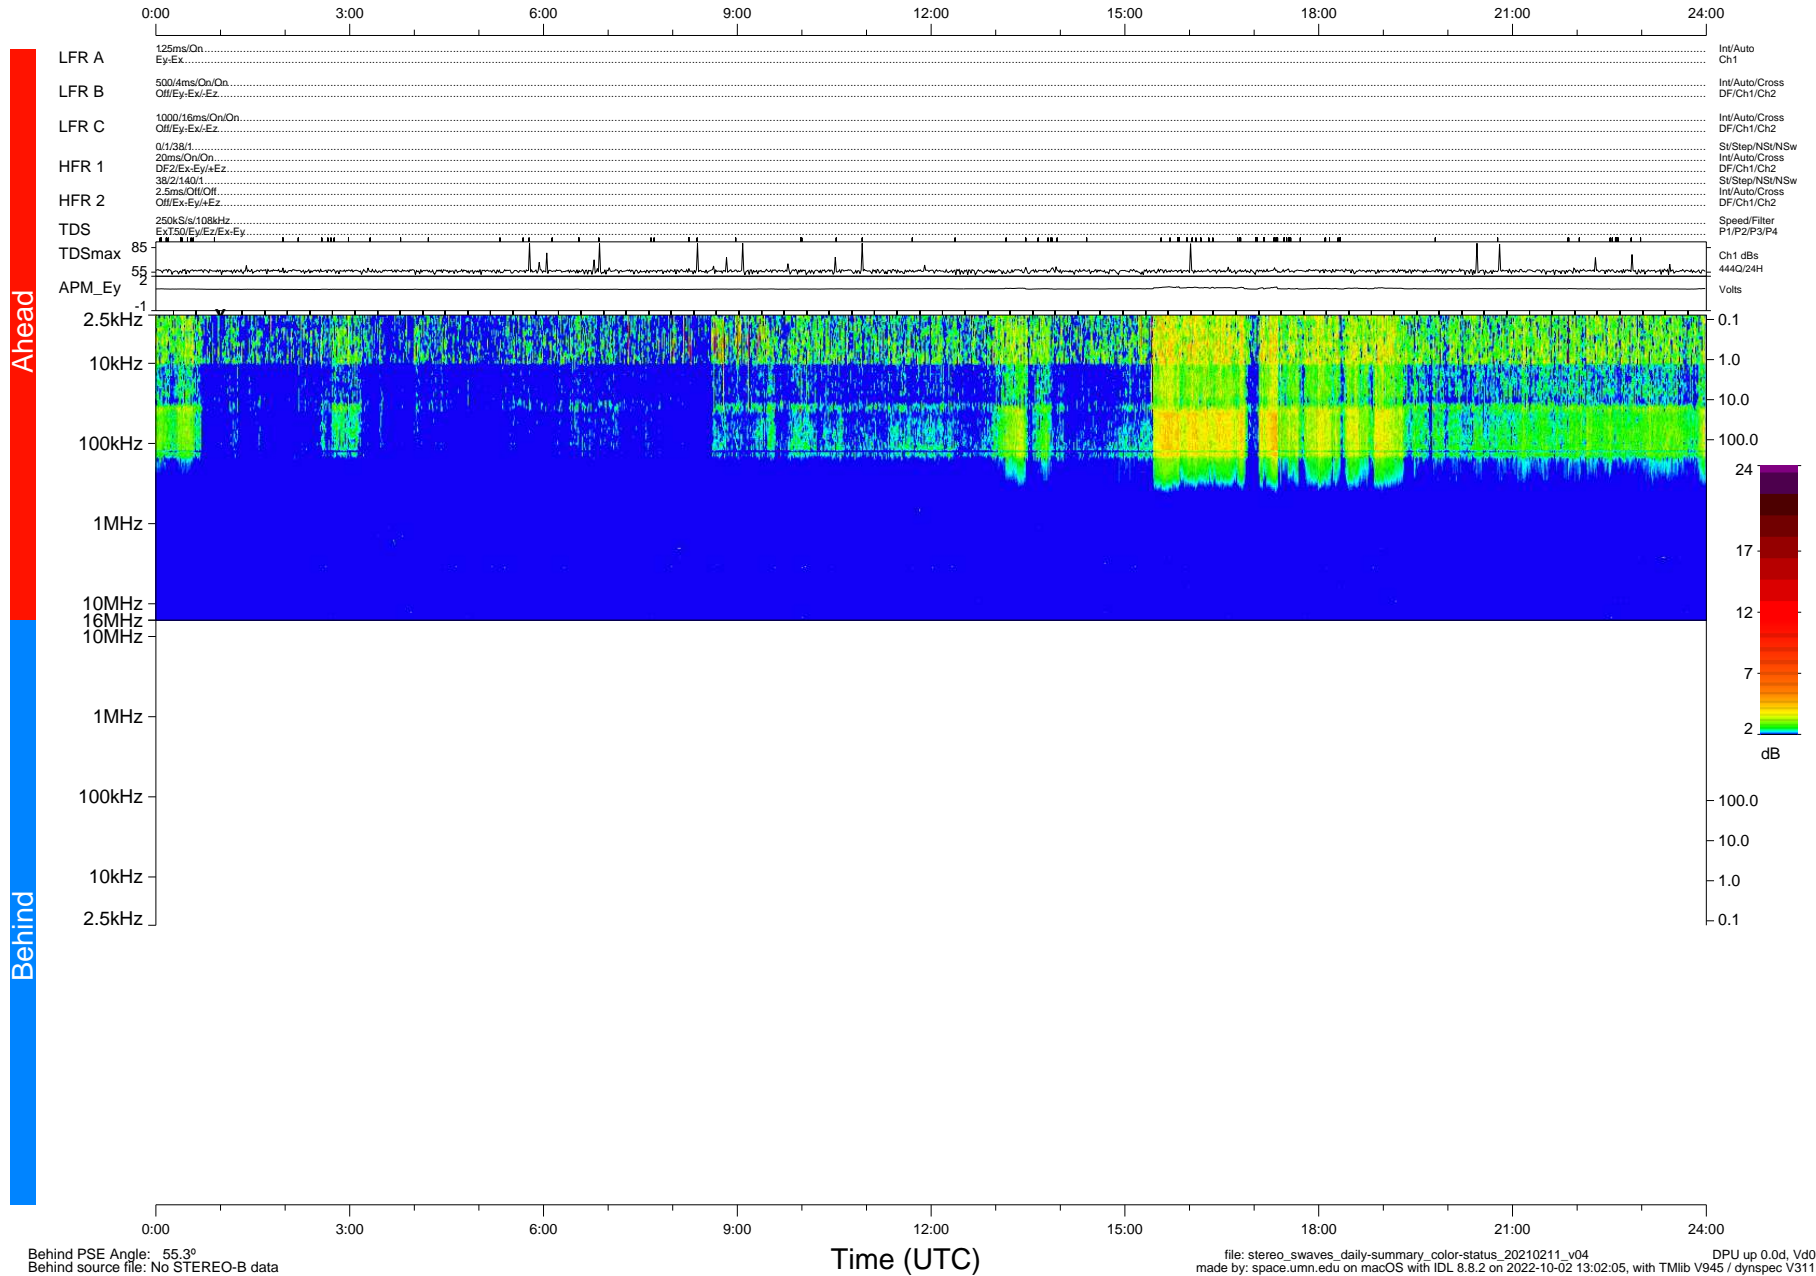

STEREO/WAVES Daily Summary - 11-Feb-2021 (DOY 042)

Ahead source file: swaves_ahead_2021_042_1_05.fin (Recovery: 100.0% HK, 120% Pkts)
 Ahead PSE Angle: -56.1°

DPU up 2045.9d, V412d32

Behind PSE Angle: 55.3°
 Behind source file: No STEREO-B data

file: stereo_swaves_daily-summary_color-status_20210211_v04
 made by: space.umn.edu on macOS with IDL 8.8.2 on 2022-10-02 13:02:05, with TLib V945 / dynspec V311
 DPU up 0.0d, Vd0