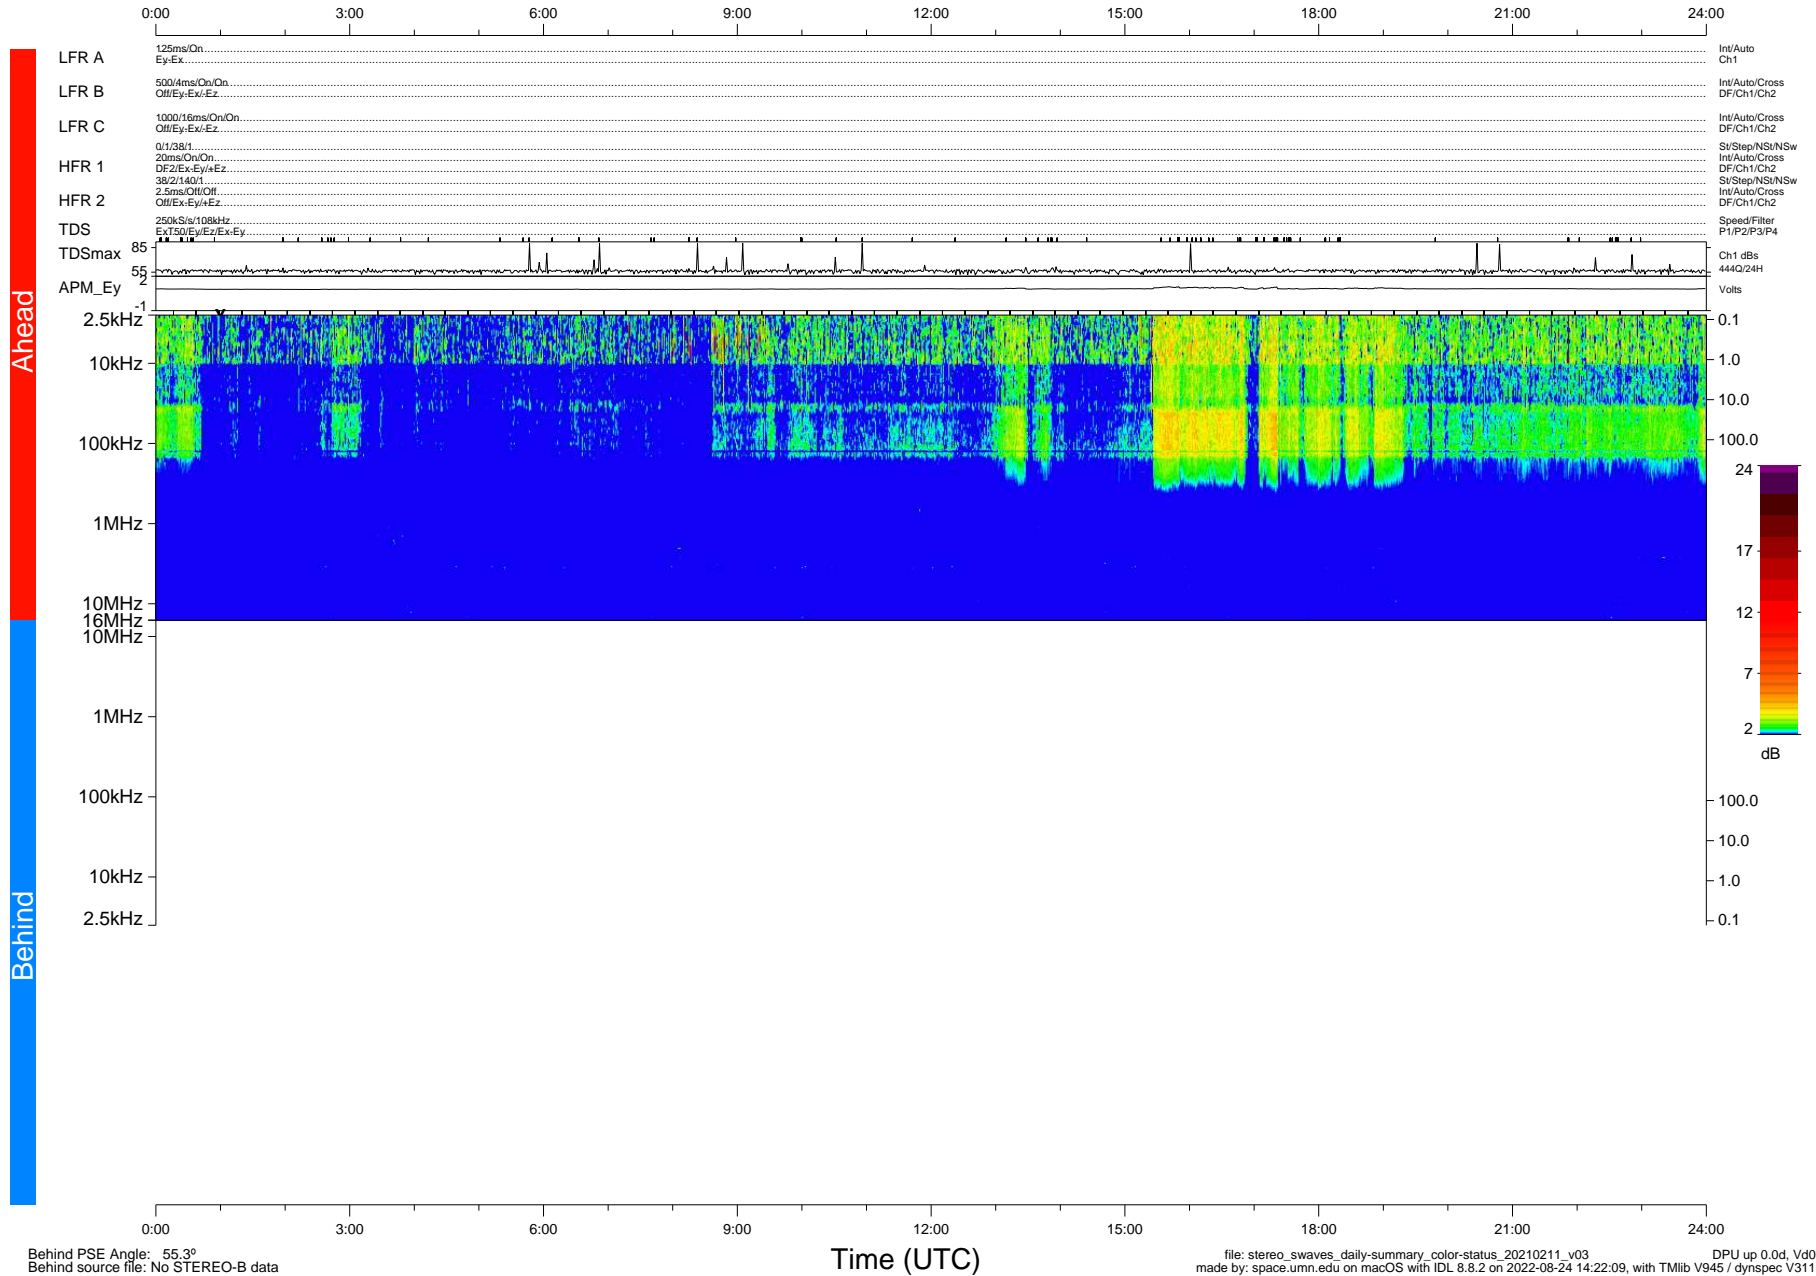

STEREO/WAVES Daily Summary - 11-Feb-2021 (DOY 042)

Ahead source file: swaves_ahead_2021_042_1_05.fin (Recovery: 100.0% HK, 120% Pkts)
 Ahead PSE Angle: -56.1°

DPU up 2045.9d, V412d32

Behind PSE Angle: 55.3°
 Behind source file: No STEREO-B data

Time (UTC)

file: stereo_swaves_daily-summary_color-status_20210211_v03 DPU up 0.0d, V40
 made by: space.umn.edu on macOS with IDL 8.8.2 on 2022-08-24 14:22:09, with Tlib V945 / dynspec V311