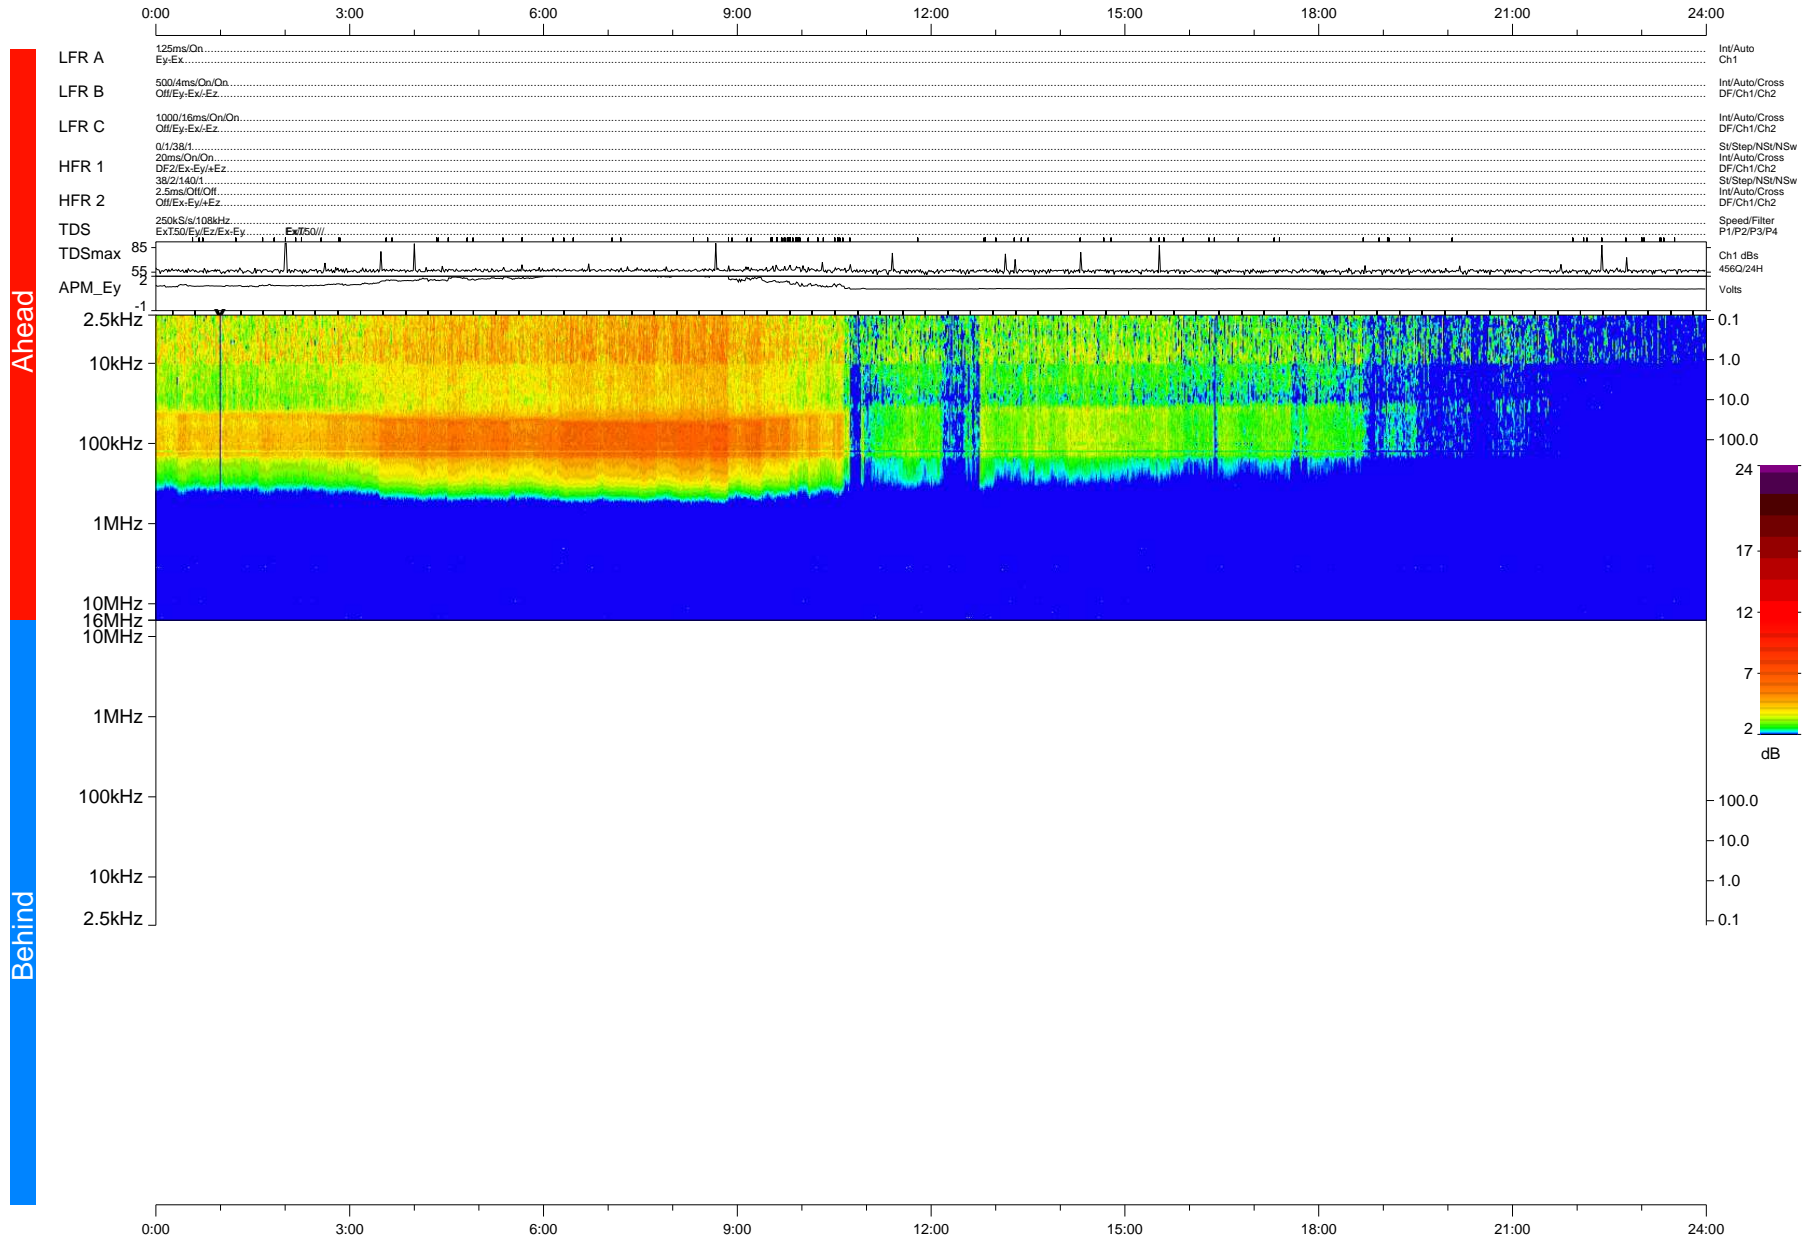

STEREO/WAVES Daily Summary - 09-Feb-2021 (DOY 040)

Ahead source file: swaves_ahead_2021_040_1_05.fin (Recovery: 100.0% HK, 121% Pkts)
 Ahead PSE Angle: -56.1°

DPU up 2043.9d, V412d32

Behind PSE Angle: 55.4°
 Behind source file: No STEREO-B data

Time (UTC)

file: stereo_swaves_daily-summary_color-status_20210209_v03 DPU up 0.0d, V40
 made by: space.umn.edu on macOS with IDL 8.8.2 on 2022-08-24 14:19:25, with TMLib V945 / dynspec V311