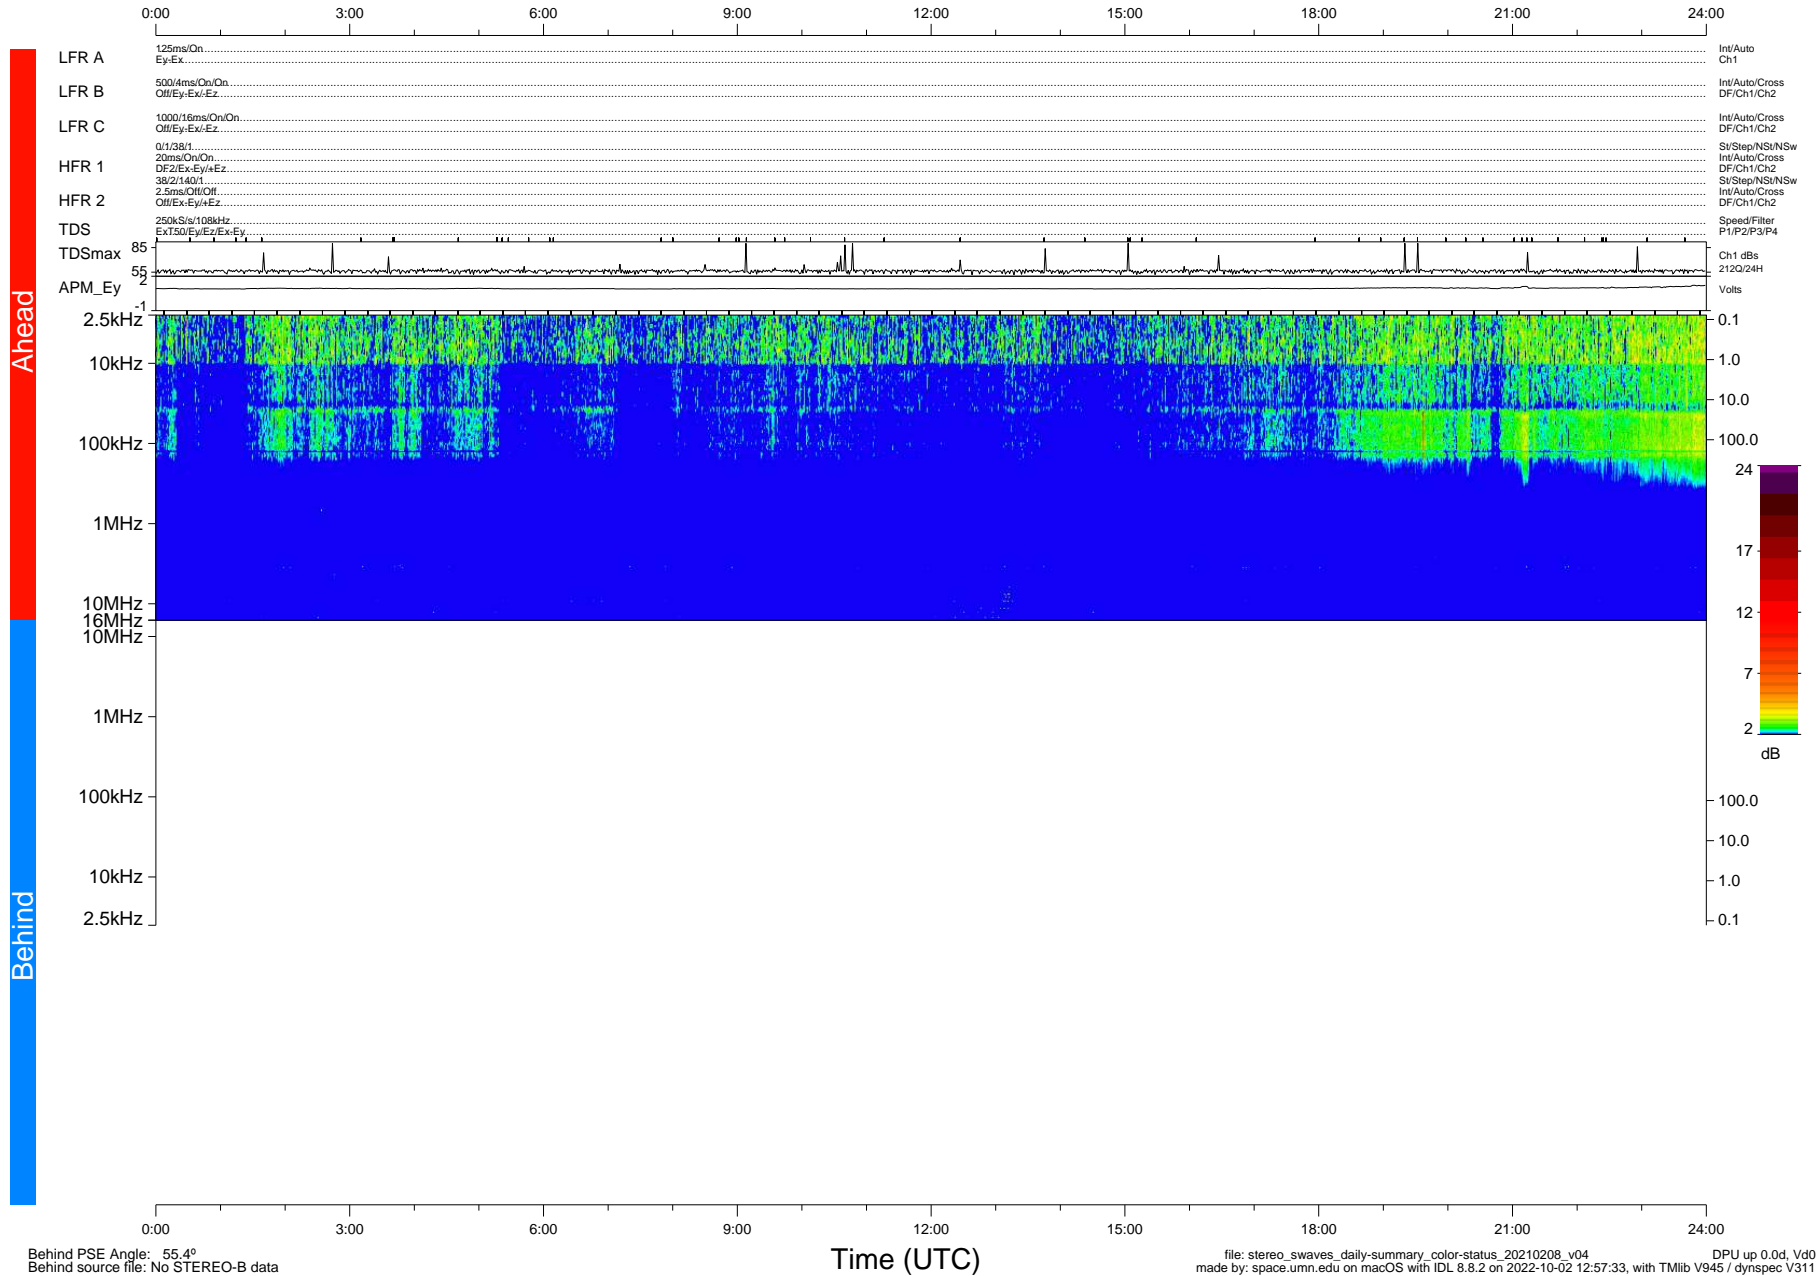

# STEREO/WAVES Daily Summary - 08-Feb-2021 (DOY 039)

Ahead source file: swaves\_ahead\_2021\_039\_1\_05.fin (Recovery: 100.0% HK, 86% Pkts)  
 Ahead PSE Angle: -56.2°

DPU up 2042.9d, V412d32

Behind PSE Angle: 55.4°  
 Behind source file: No STEREO-B data

file: stereo\_swaves\_daily-summary\_color-status\_20210208\_v04  
 made by: space.umn.edu on macOS with IDL 8.8.2 on 2022-10-02 12:57:33, with TLib V945 / dynspec V311  
 DPU up 0.0d, Vd0