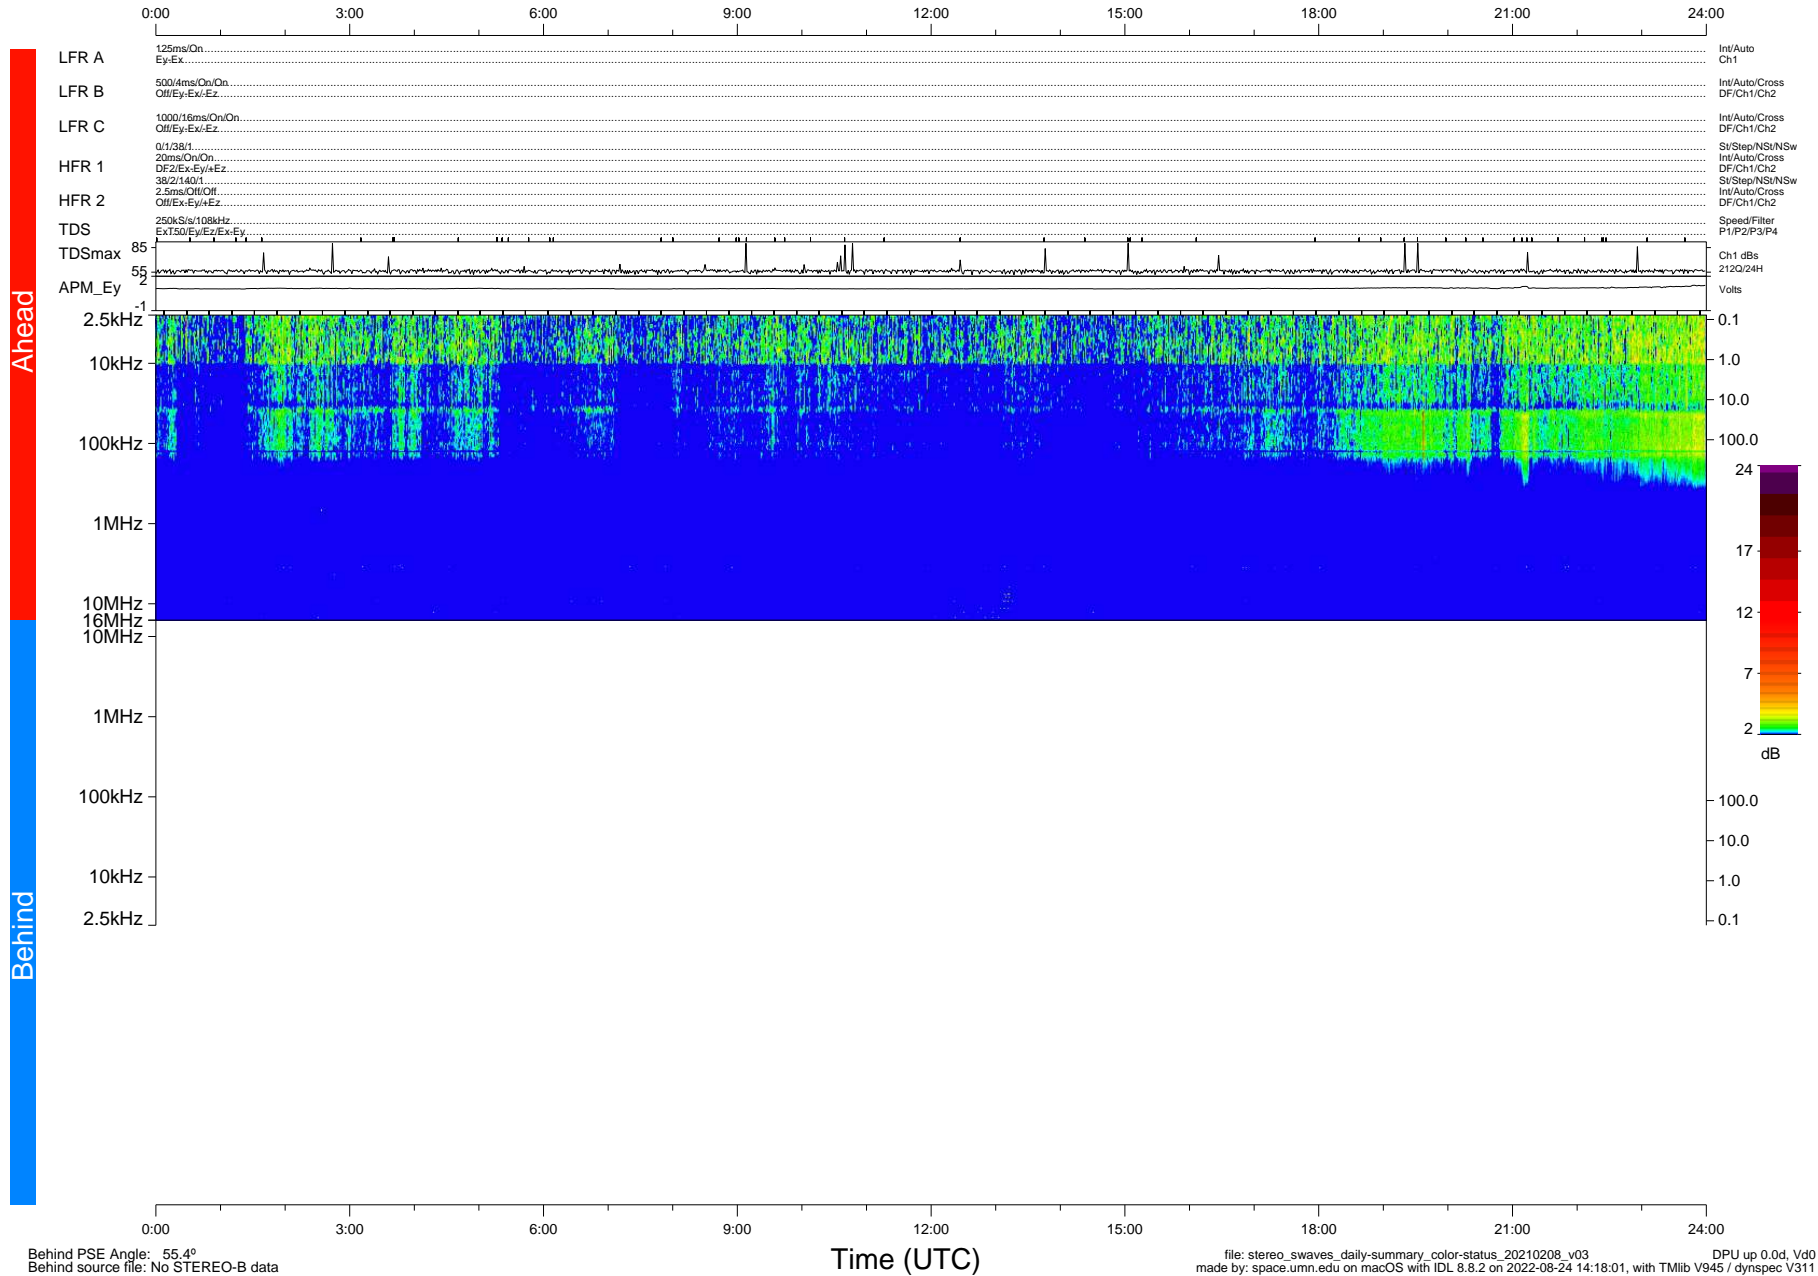

# STEREO/WAVES Daily Summary - 08-Feb-2021 (DOY 039)

Ahead source file: swaves\_ahead\_2021\_039\_1\_05.fin (Recovery: 100.0% HK, 86% Pkts)  
 Ahead PSE Angle: -56.2°

DPU up 2042.9d, V412d32

Behind PSE Angle: 55.4°  
 Behind source file: No STEREO-B data

file: stereo\_swaves\_daily-summary\_color-status\_20210208\_v03  
 made by: space.umn.edu on macOS with IDL 8.8.2 on 2022-08-24 14:18:01, with TLib V945 / dynspec V311  
 DPU up 0.0d, Vd0