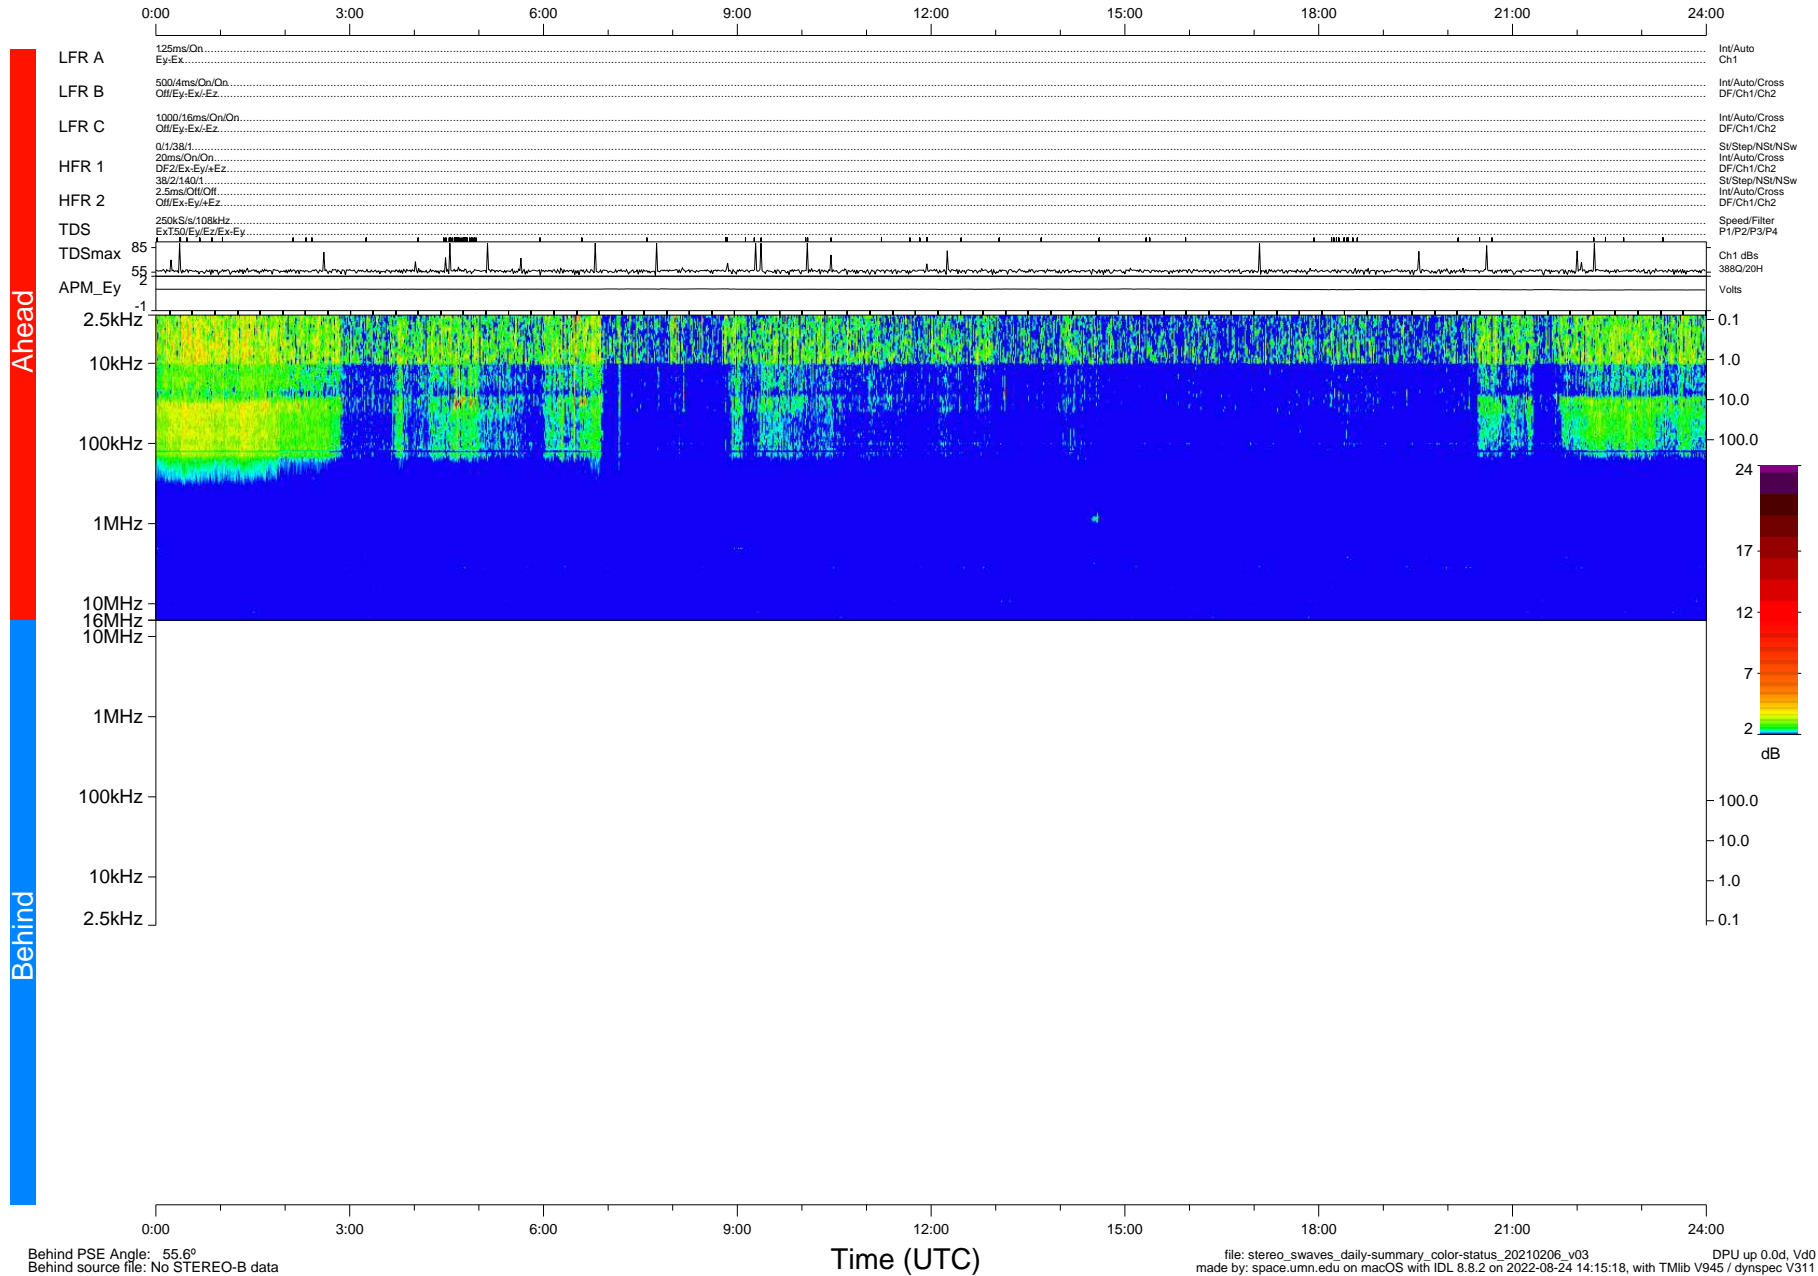

STEREO/WAVES Daily Summary - 06-Feb-2021 (DOY 037)

Ahead source file: swaves_ahead_2021_037_1_05.fin (Recovery: 100.0% HK, 111% Pkts)
 Ahead PSE Angle: -56.1°

DPU up 2040.9d, V412d32

Behind PSE Angle: 55.6°
 Behind source file: No STEREO-B data

Time (UTC)

file: stereo_swaves_daily-summary_color-status_20210206_v03
 made by: space.umn.edu on macOS with IDL 8.8.2 on 2022-08-24 14:15:18, with Tmlib V945 / dynspec V311
 DPU up 0.0d, V40