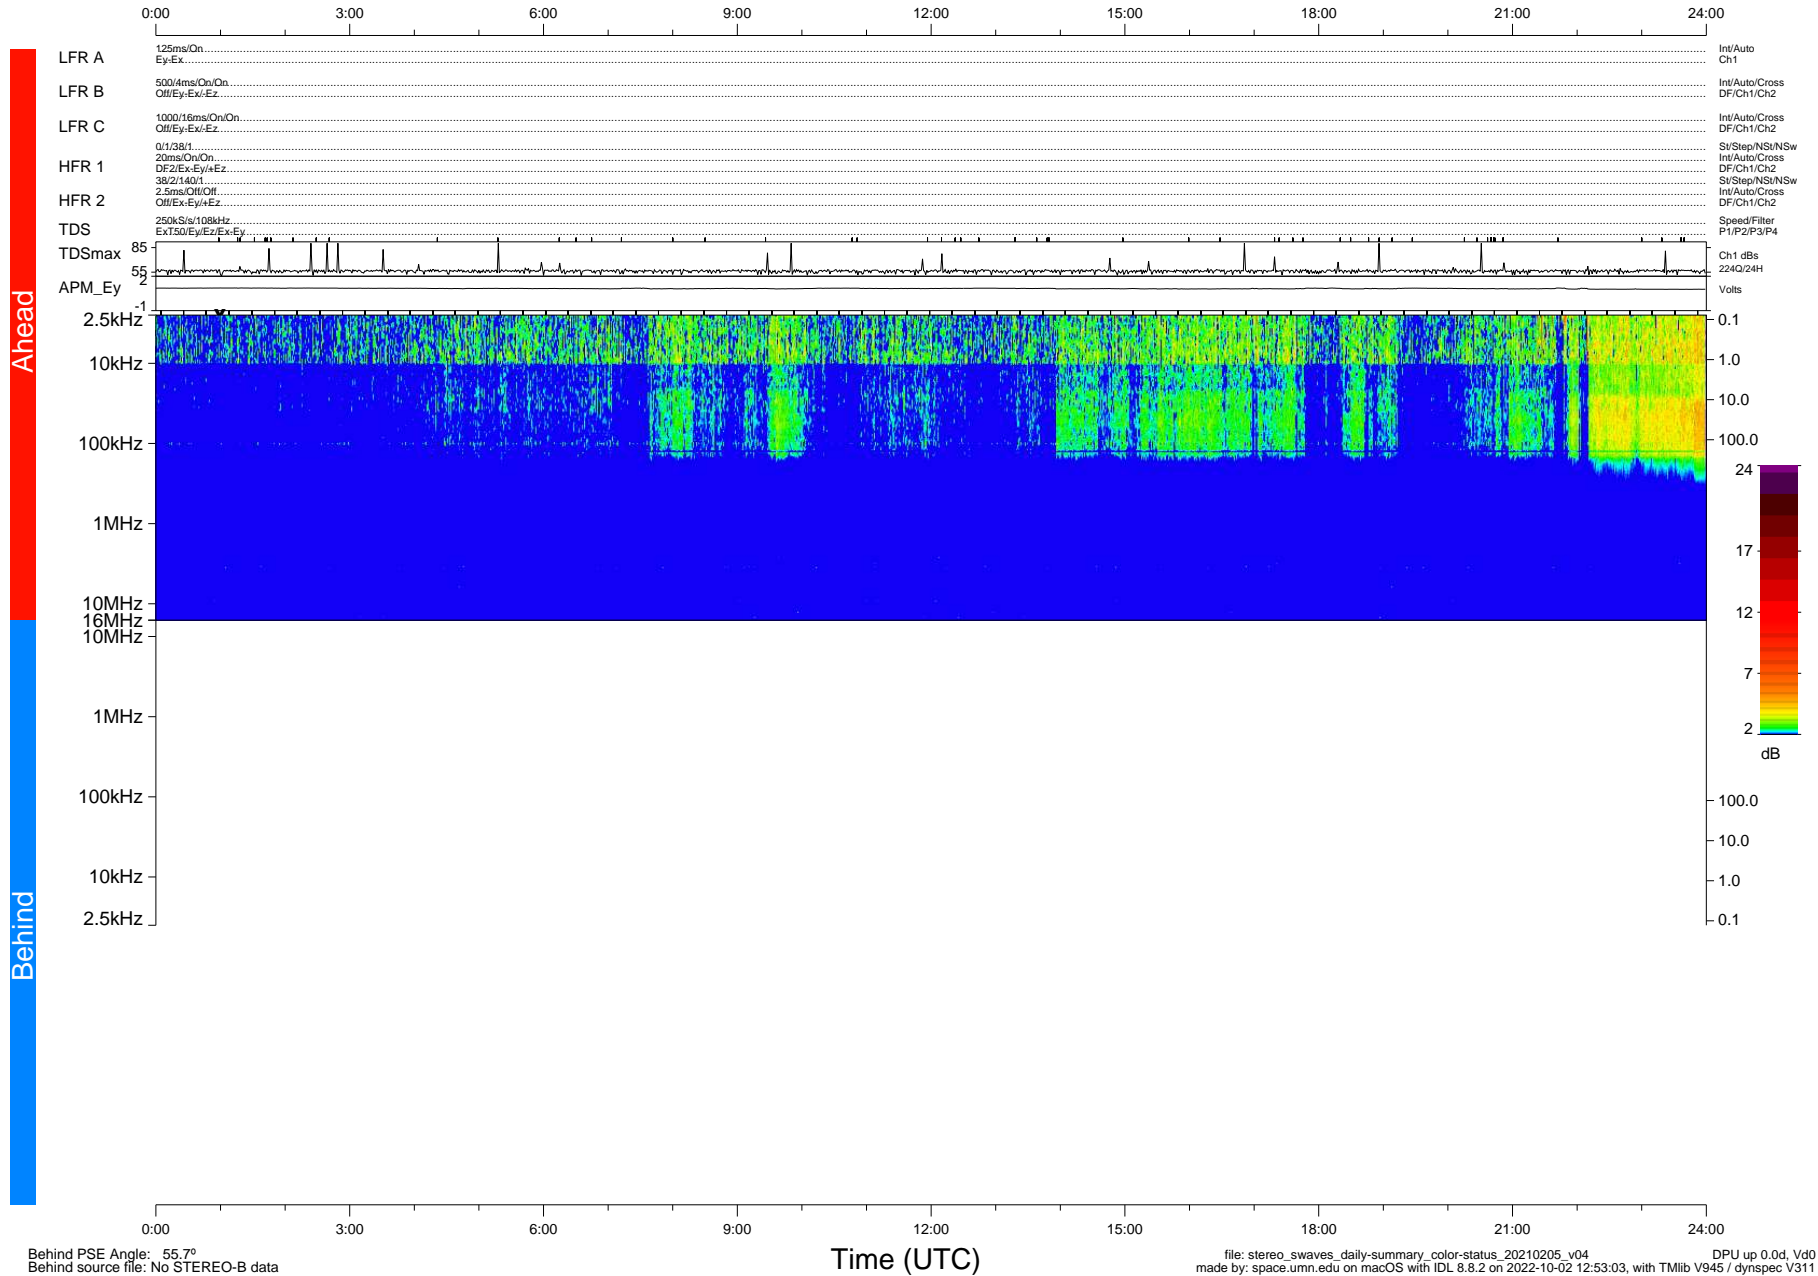

# STEREO/WAVES Daily Summary - 05-Feb-2021 (DOY 036)

Ahead source file: swaves\_ahead\_2021\_036\_1\_05.fin (Recovery: 100.0% HK, 88% Pkts)  
 Ahead PSE Angle: -56.2°

DPU up 2039.9d, V412d32

Behind PSE Angle: 55.7°  
 Behind source file: No STEREO-B data

file: stereo\_swaves\_daily-summary\_color-status\_20210205\_v04  
 made by: space.umn.edu on macOS with IDL 8.8.2 on 2022-10-02 12:53:03, with Tlib V945 / dynspec V311  
 DPU up 0.0d, Vd0