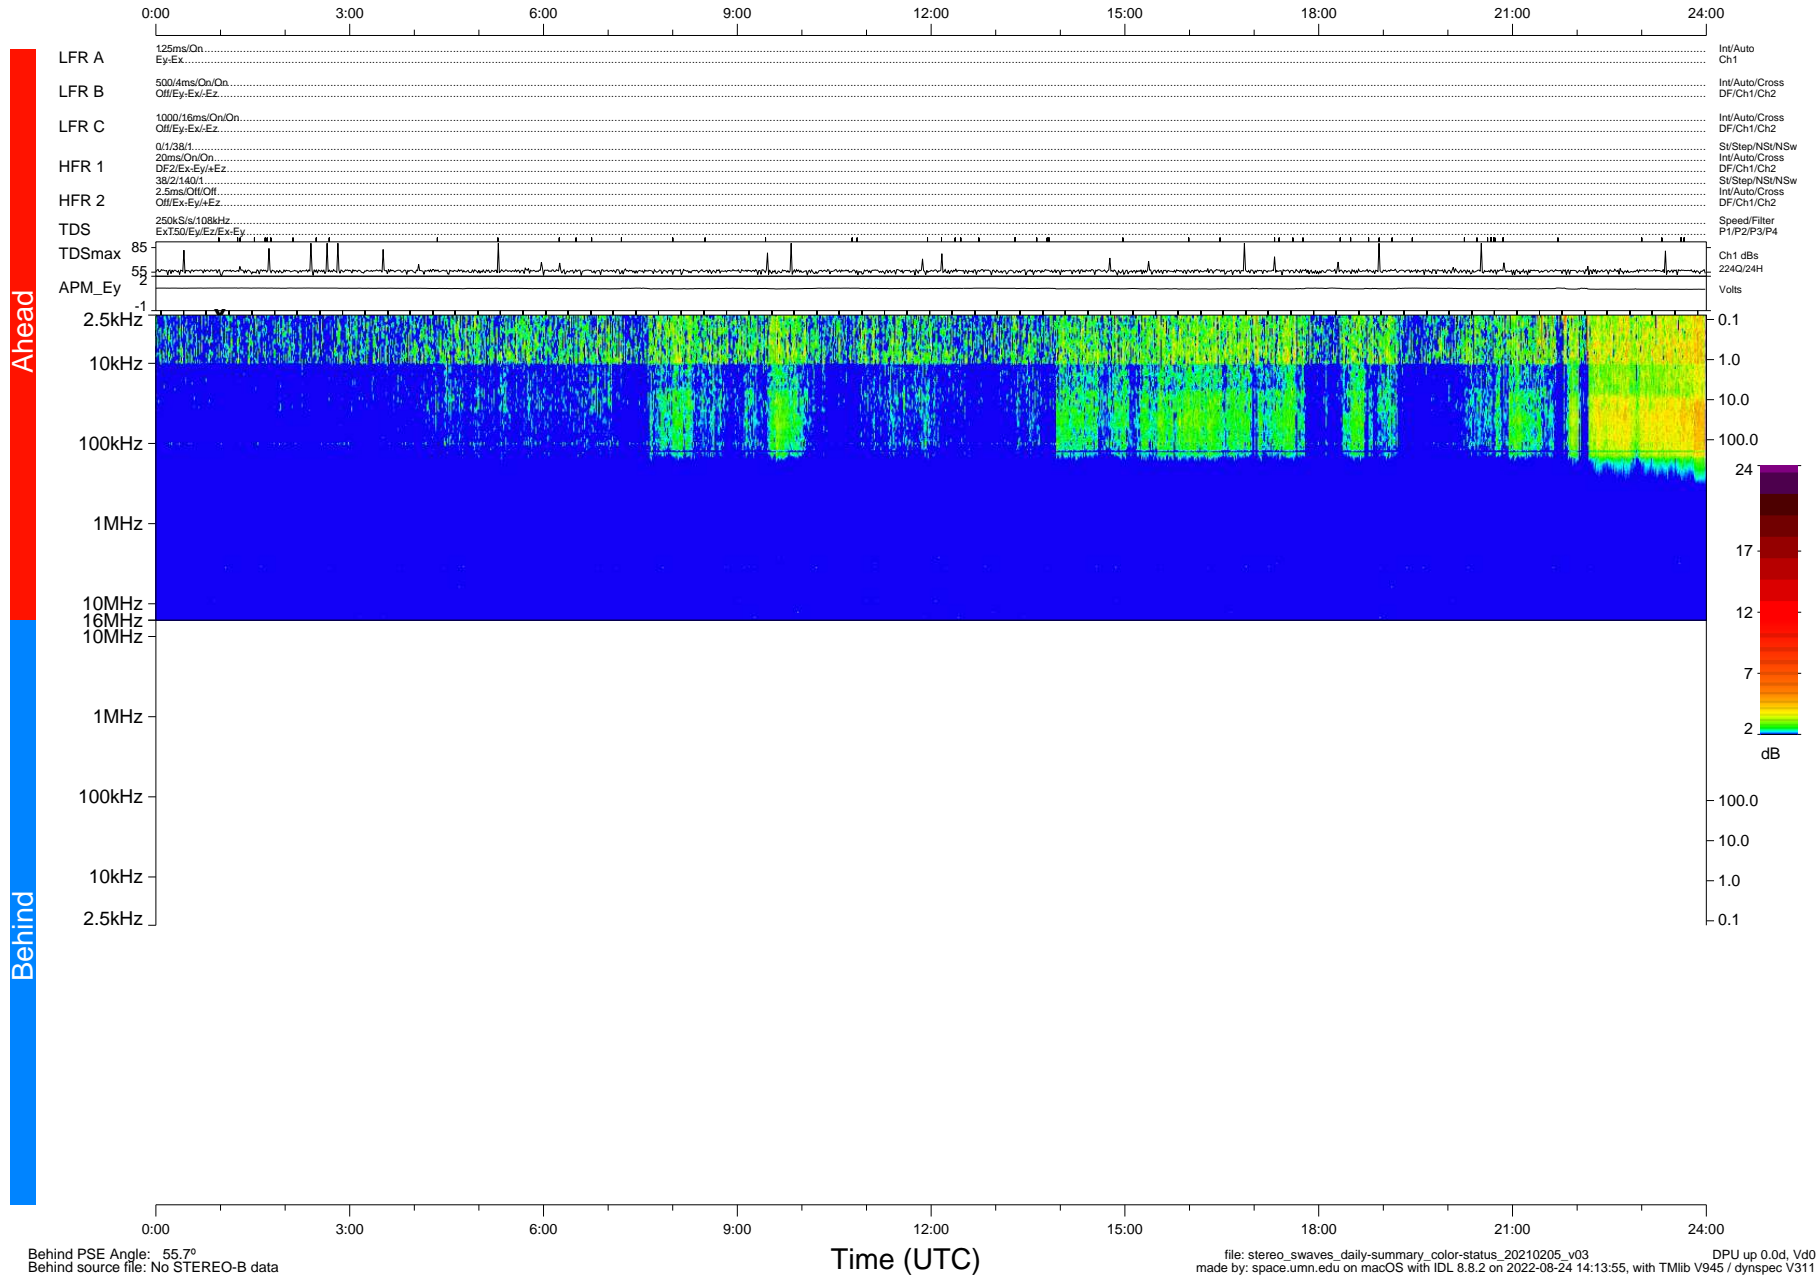

STEREO/WAVES Daily Summary - 05-Feb-2021 (DOY 036)

Ahead source file: swaves_ahead_2021_036_1_05.fin (Recovery: 100.0% HK, 88% Pkts)
 Ahead PSE Angle: -56.2°

DPU up 2039.9d, V412d32

Behind PSE Angle: 55.7°
 Behind source file: No STEREO-B data

file: stereo_swaves_daily-summary_color-status_20210205_v03
 made by: space.umn.edu on macOS with IDL 8.8.2 on 2022-08-24 14:13:55, with Tlib V945 / dynspec V311
 DPU up 0.0d, V40