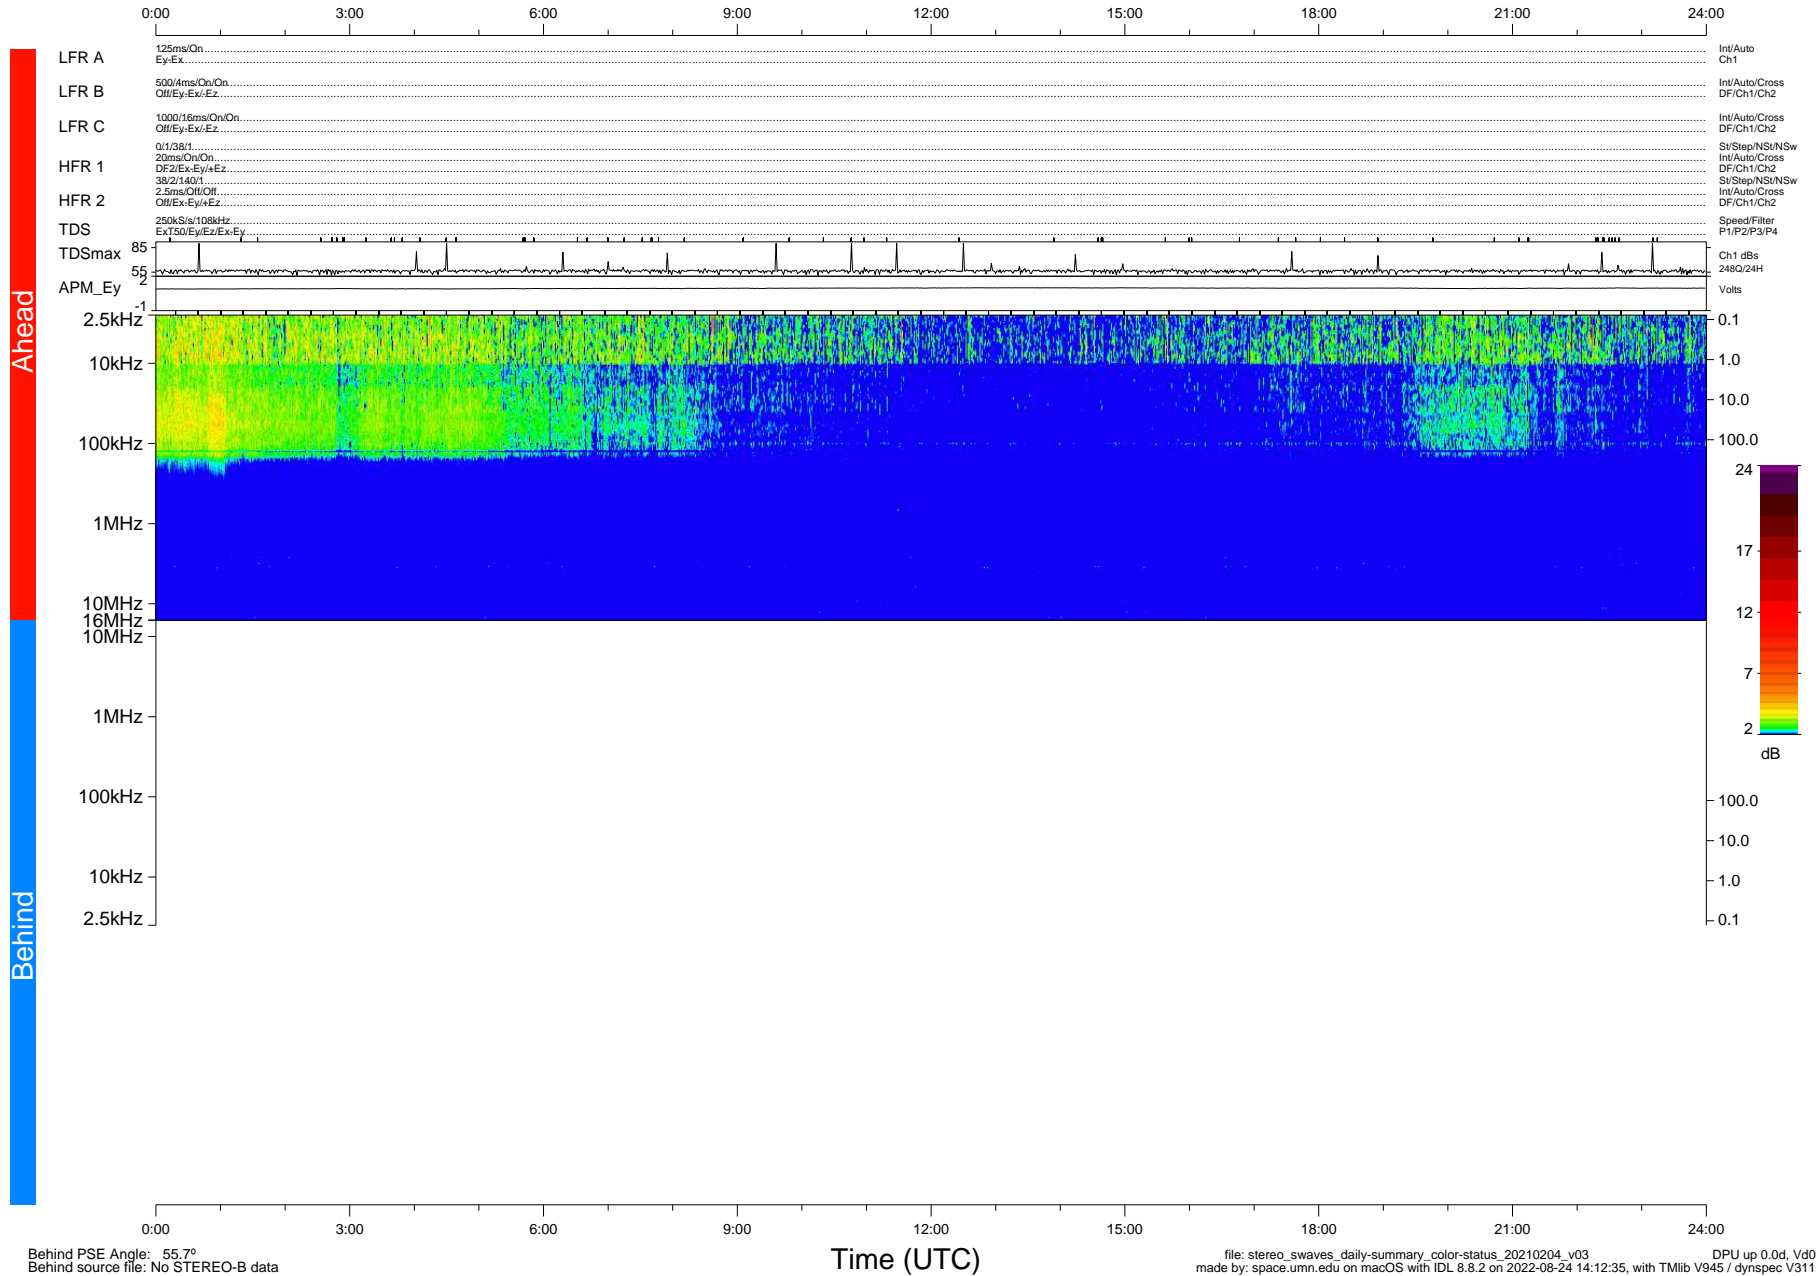

STEREO/WAVES Daily Summary - 04-Feb-2021 (DOY 035)

Ahead source file: swaves_ahead_2021_035_1_05.fin (Recovery: 100.0% HK, 91% Pkts)
 Ahead PSE Angle: -56.2°

DPU up 2038.9d, V412d32

Behind PSE Angle: 55.7°
 Behind source file: No STEREO-B data

Time (UTC)

file: stereo_swaves_daily-summary_color-status_20210204_v03
 made by: space.umn.edu on macOS with IDL 8.8.2 on 2022-08-24 14:12:35, with Tmlib V945 / dynspec V311
 DPU up 0.0d, Vd0