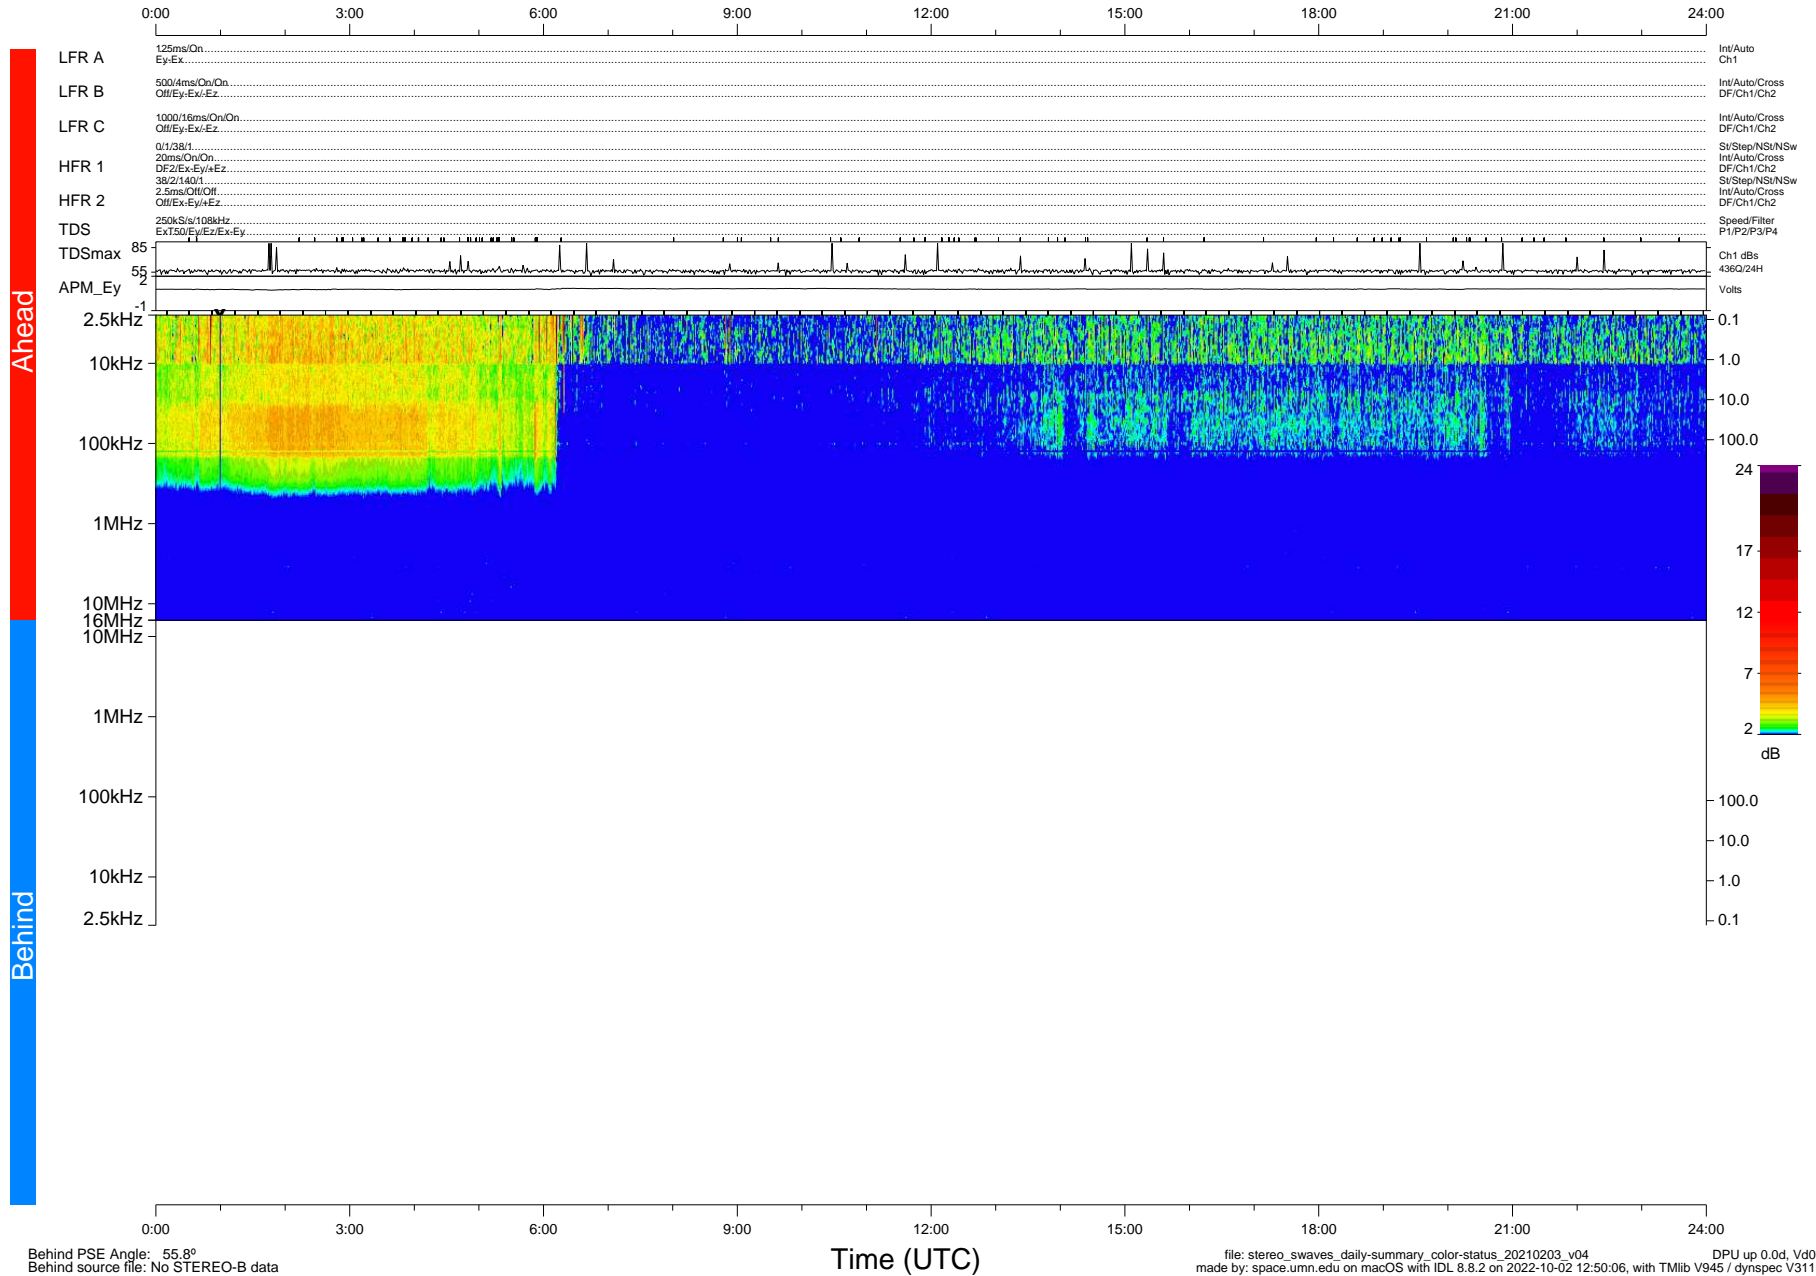

STEREO/WAVES Daily Summary - 03-Feb-2021 (DOY 034)

Ahead source file: swaves_ahead_2021_034_1_05.fin (Recovery: 100.0% HK, 119% Pkts)
 Ahead PSE Angle: -56.3°

DPU up 2037.9d, V412d32

Behind PSE Angle: 55.8°
 Behind source file: No STEREO-B data

file: stereo_swaves_daily-summary_color-status_20210203_v04
 made by: space.umn.edu on macOS with IDL 8.8.2 on 2022-10-02 12:50:06, with Tlib V945 / dynspec V311
 DPU up 0.0d, Vd0