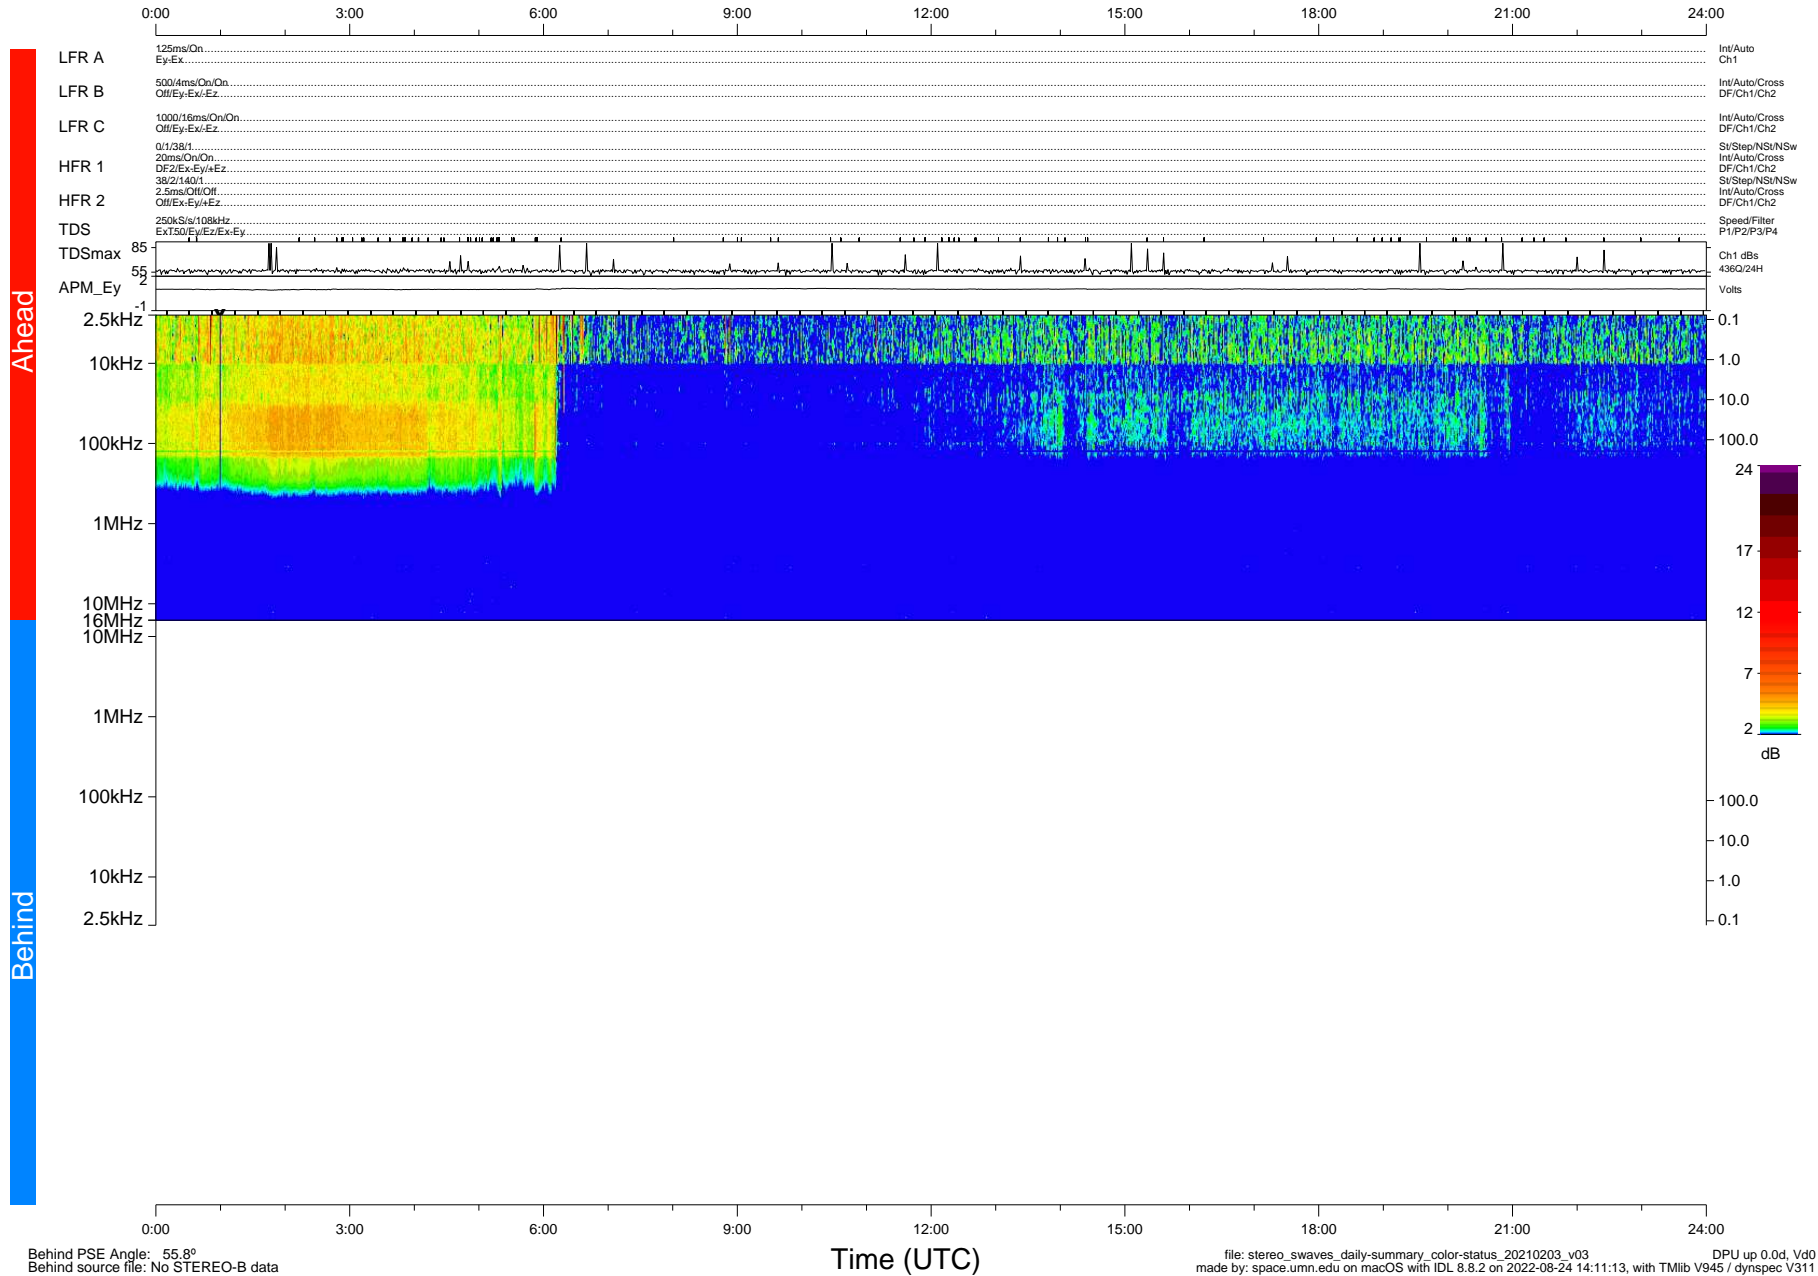

STEREO/WAVES Daily Summary - 03-Feb-2021 (DOY 034)

Ahead source file: swaves_ahead_2021_034_1_05.fin (Recovery: 100.0% HK, 119% Pkts)
Ahead PSE Angle: -56.3°

DPU up 2037.9d, V412d32

Behind PSE Angle: 55.8°
Behind source file: No STEREO-B data