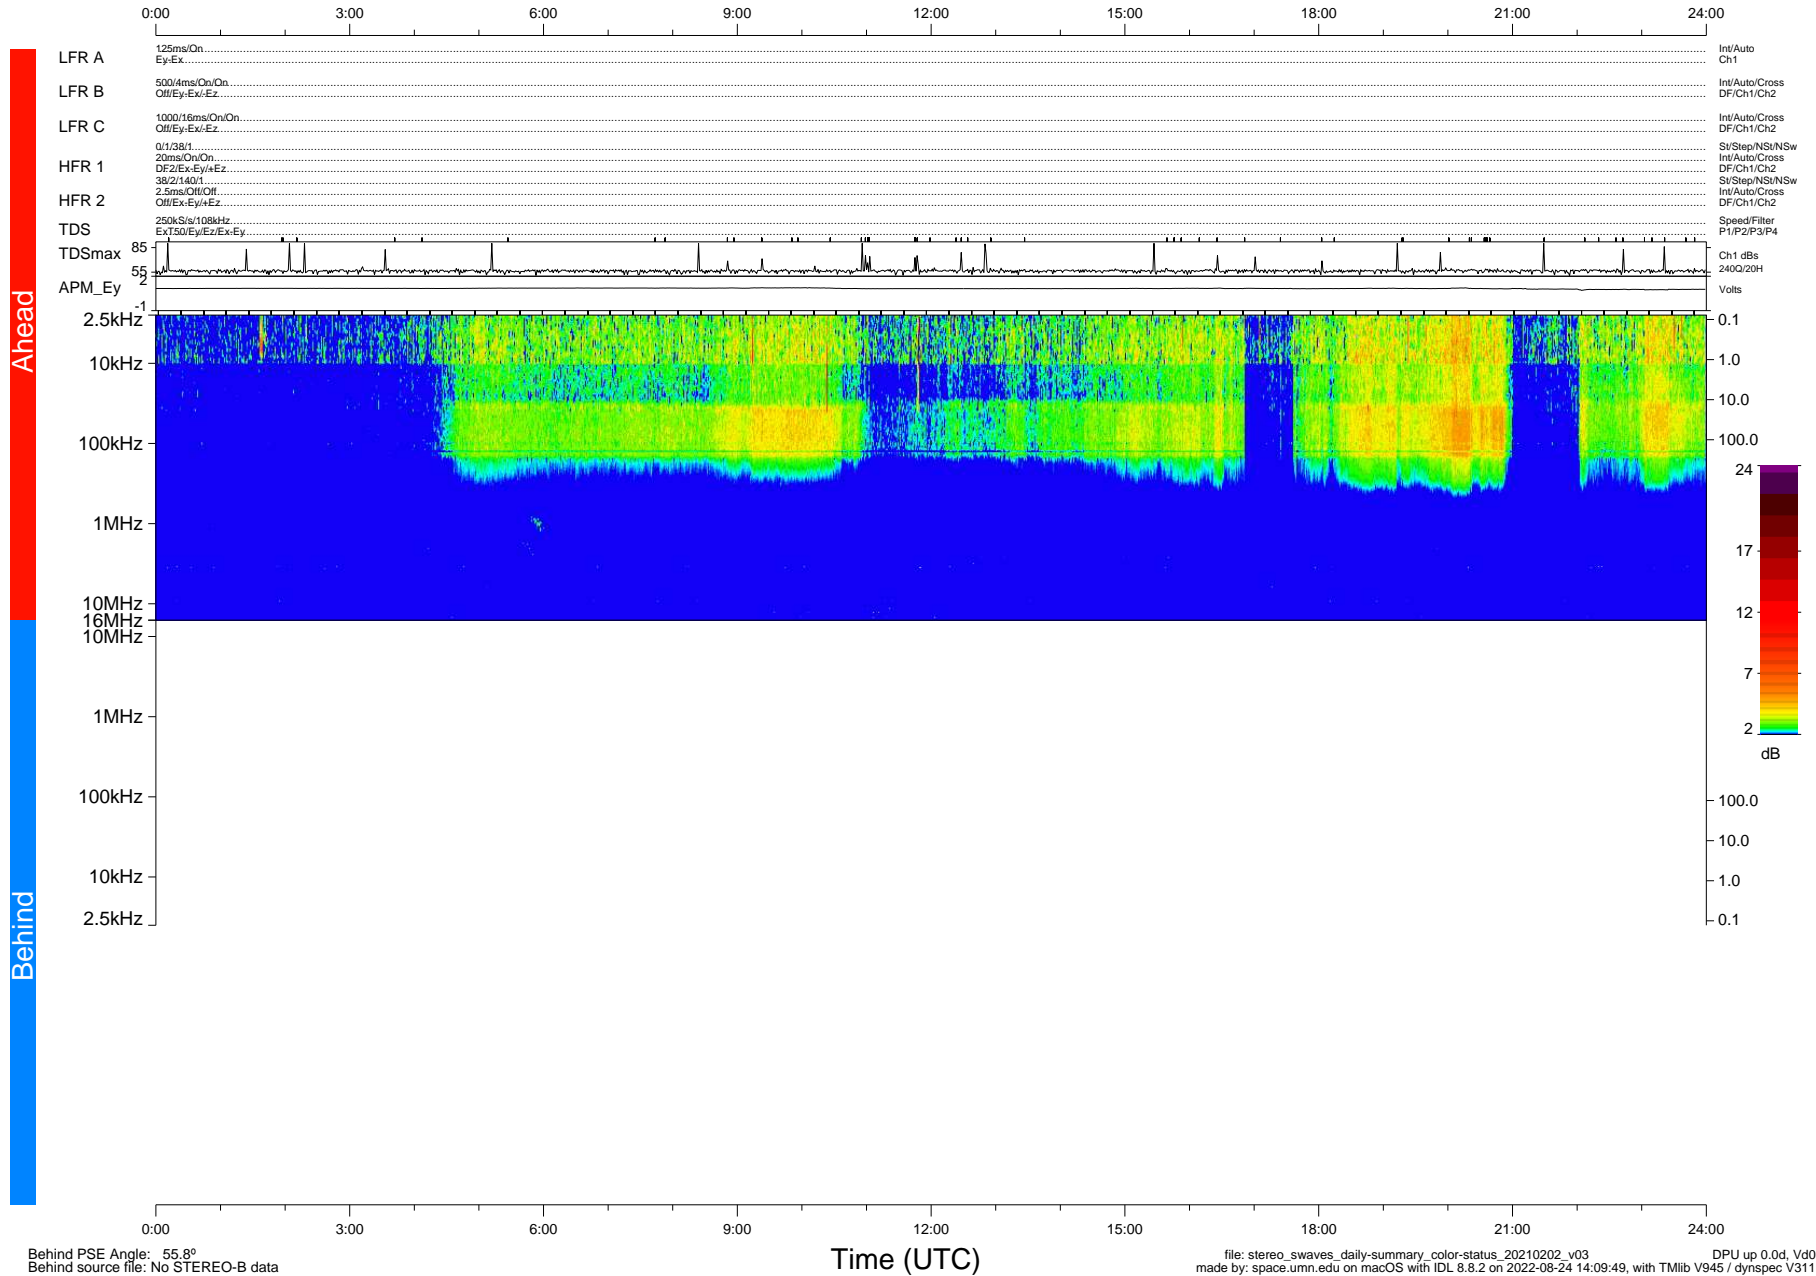

STEREO/WAVES Daily Summary - 02-Feb-2021 (DOY 033)

Ahead source file: swaves_ahead_2021_033_1_05.fin (Recovery: 100.0% HK, 89% Pkts)
 Ahead PSE Angle: -56.3°

DPU up 2036.9d, V412d32

Behind PSE Angle: 55.8°
 Behind source file: No STEREO-B data

file: stereo_swaves_daily-summary_color-status_20210202_v03
 made by: space.umn.edu on macOS with IDL 8.8.2 on 2022-08-24 14:09:49, with Tlib V945 / dynspec V311
 DPU up 0.0d, Vd0