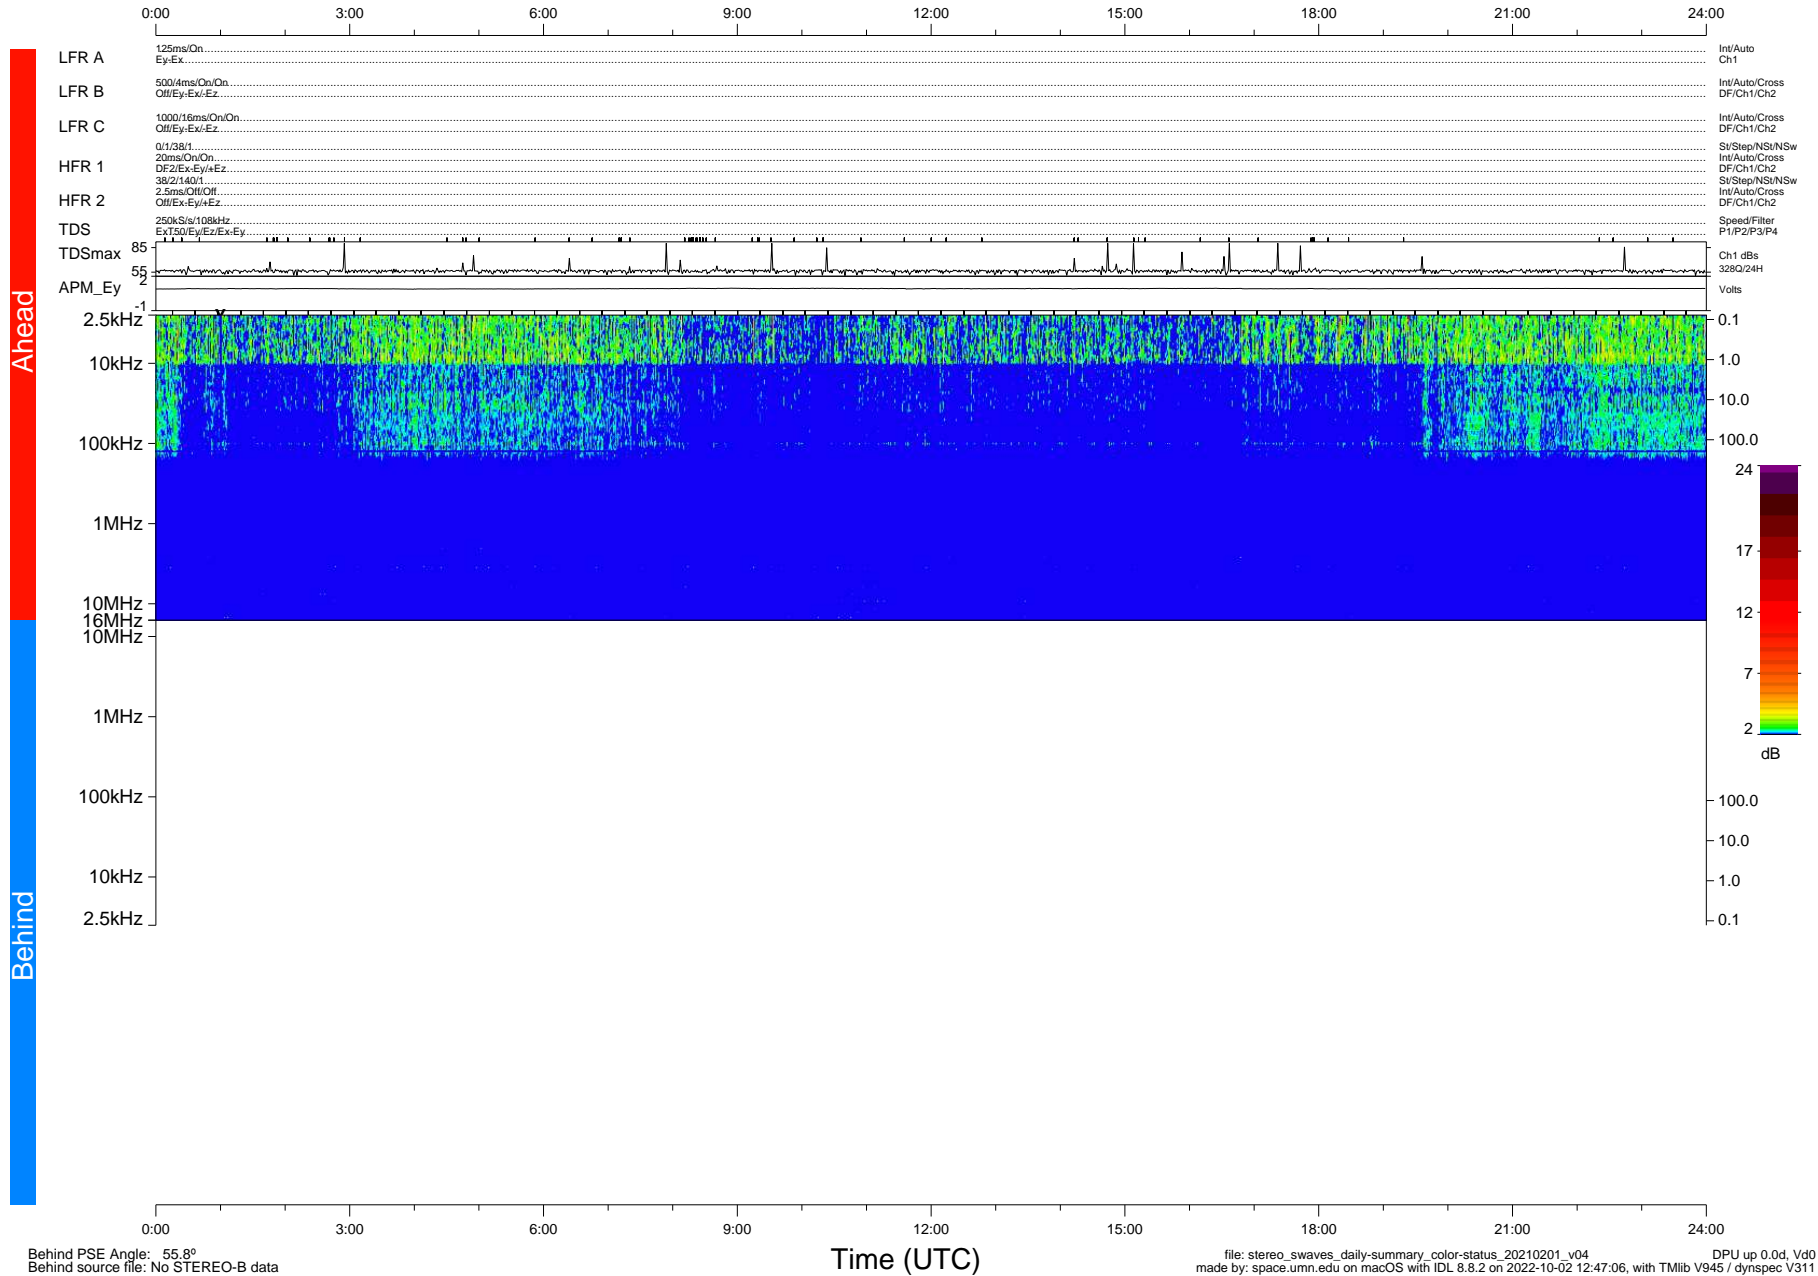

# STEREO/WAVES Daily Summary - 01-Feb-2021 (DOY 032)

Ahead source file: swaves\_ahead\_2021\_032\_1\_05.fin (Recovery: 100.0% HK, 103% Pkts)  
 Ahead PSE Angle: -56.3°

DPU up 2035.9d, V412d32

Behind PSE Angle: 55.8°  
 Behind source file: No STEREO-B data

file: stereo\_swaves\_daily-summary\_color-status\_20210201\_v04  
 made by: space.umn.edu on macOS with IDL 8.8.2 on 2022-10-02 12:47:06, with TLib V945 / dynspec V311  
 DPU up 0.0d, Vd0