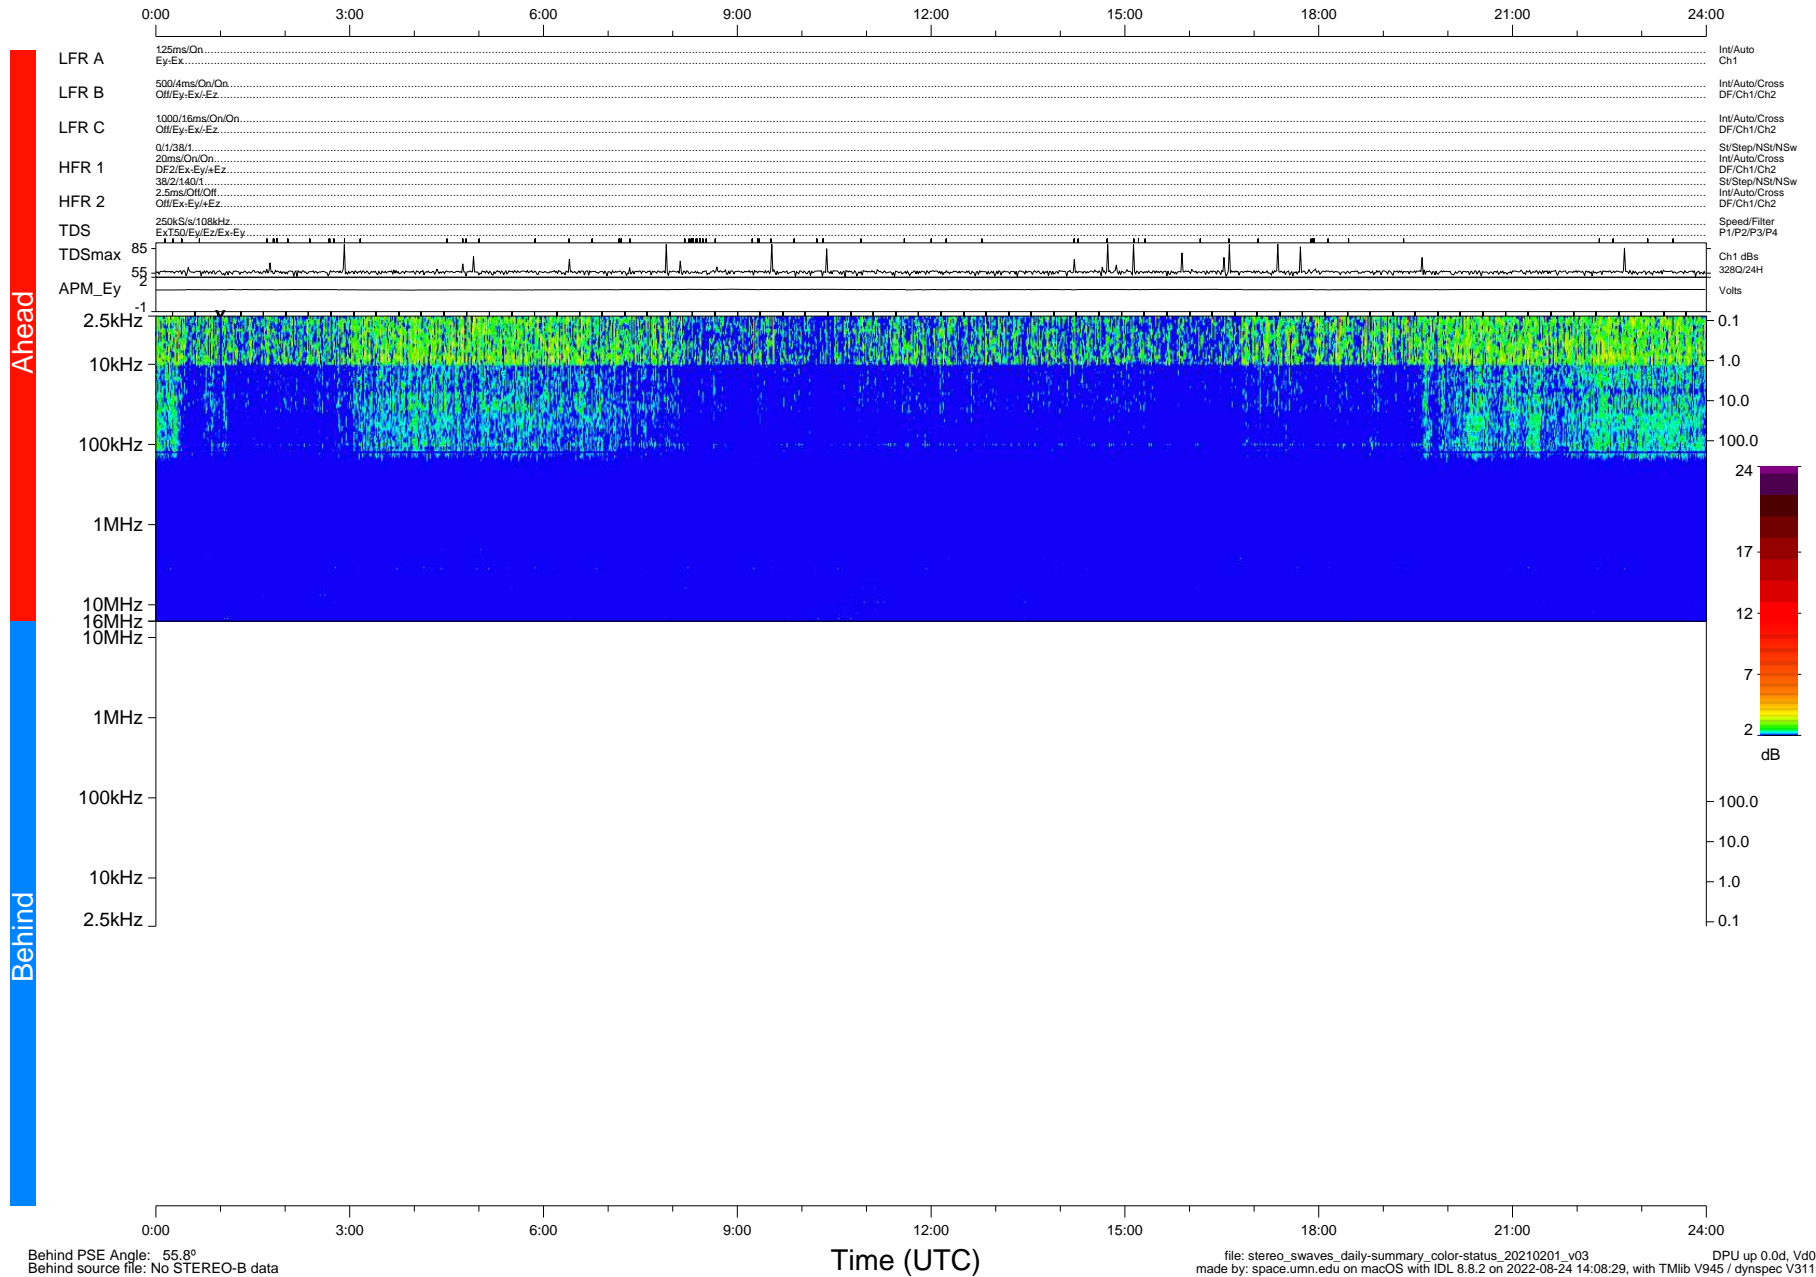

STEREO/WAVES Daily Summary - 01-Feb-2021 (DOY 032)

Ahead source file: swaves_ahead_2021_032_1_05.fin (Recovery: 100.0% HK, 103% Pkts)
 Ahead PSE Angle: -56.3°

DPU up 2035.9d, V412d32

Behind PSE Angle: 55.8°
 Behind source file: No STEREO-B data

file: stereo_swaves_daily-summary_color-status_20210201_v03
 made by: space.umn.edu on macOS with IDL 8.8.2 on 2022-08-24 14:08:29, with Tlib V945 / dynspec V311
 DPU up 0.0d, Vd0