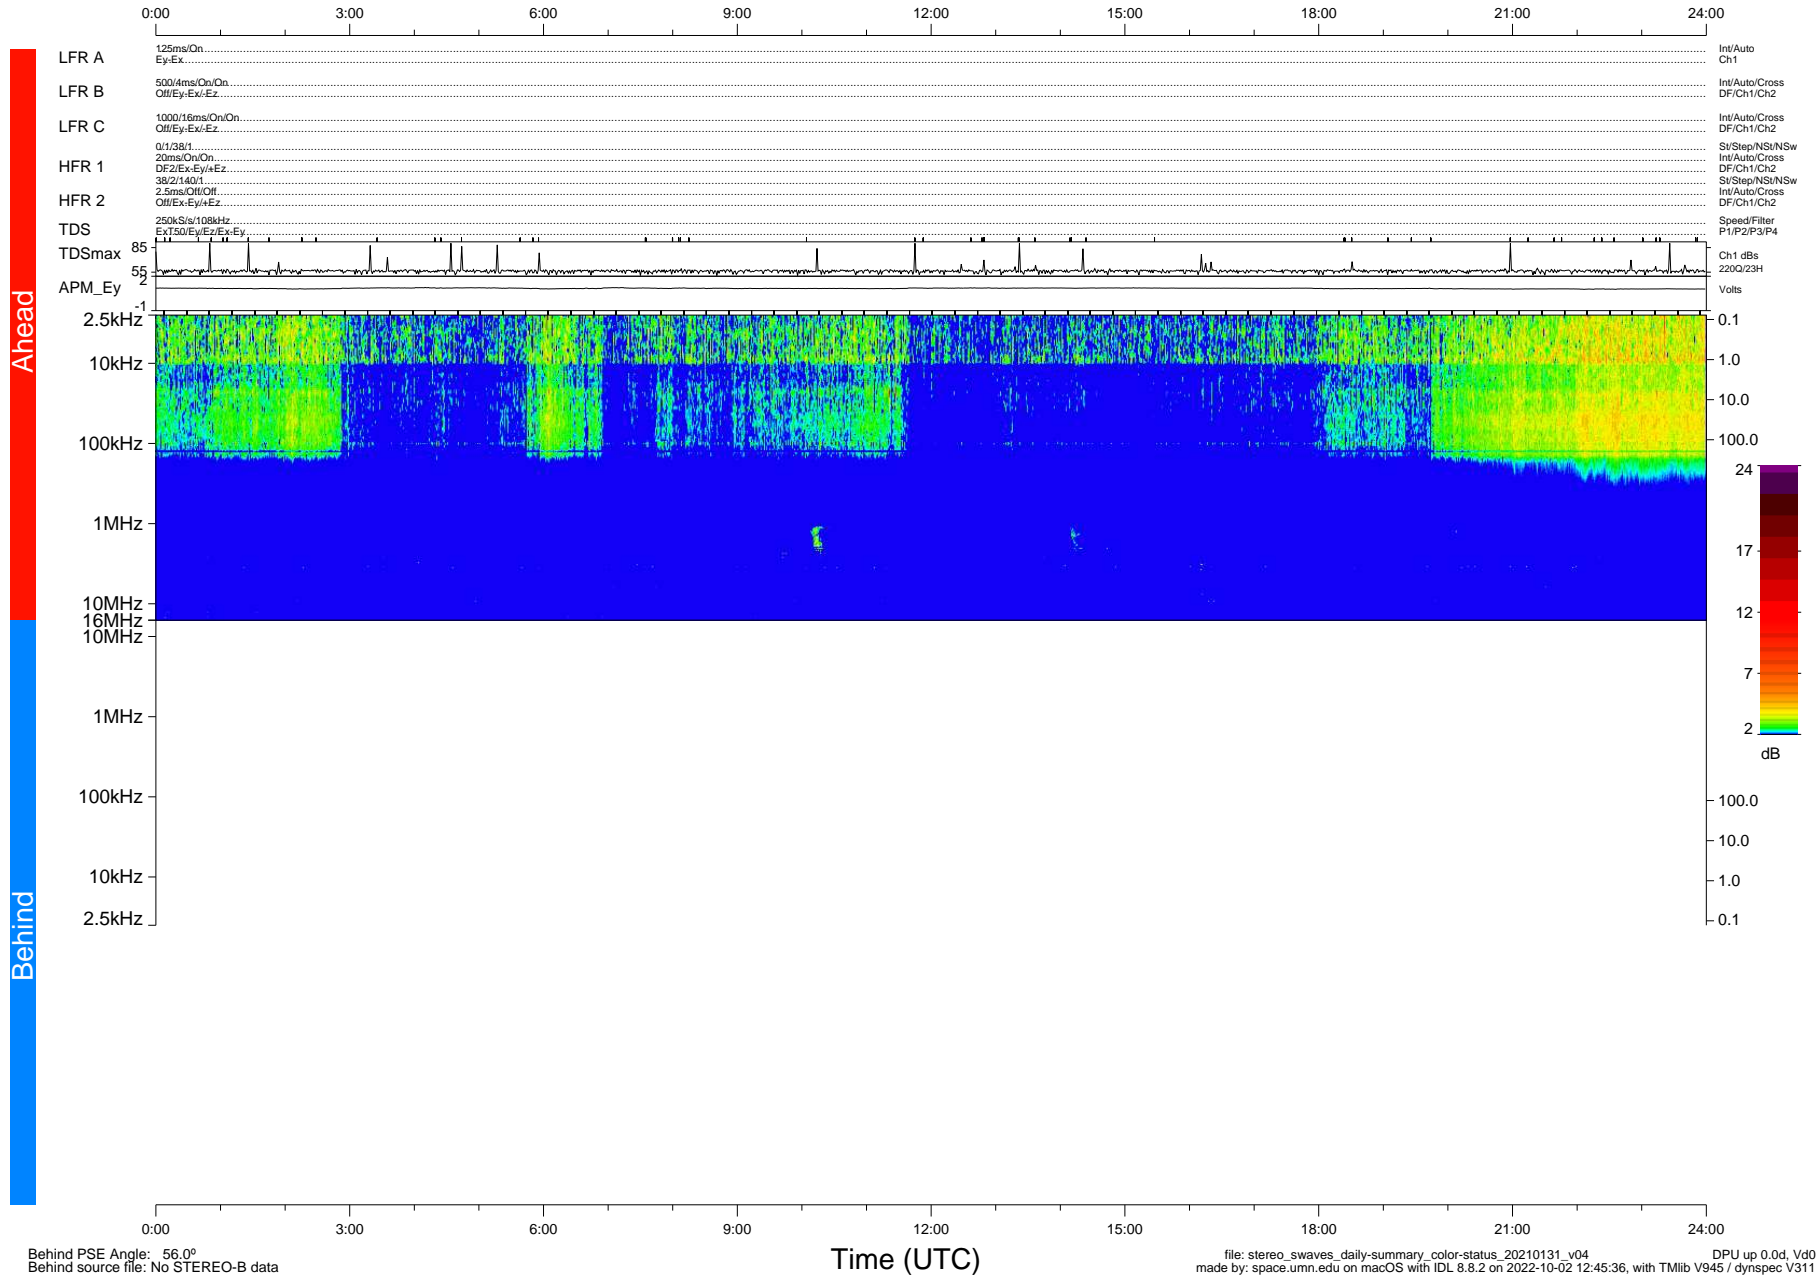

STEREO/WAVES Daily Summary - 31-Jan-2021 (DOY 031)

Ahead source file: swaves_ahead_2021_031_1_05.fin (Recovery: 100.0% HK, 87% Pkts)
 Ahead PSE Angle: -56.3°

DPU up 2034.9d, V412d32

Behind PSE Angle: 56.0°
 Behind source file: No STEREO-B data

file: stereo_swaves_daily-summary_color-status_20210131_v04
 made by: space.umn.edu on macOS with IDL 8.8.2 on 2022-10-02 12:45:36, with Tlib V945 / dynspec V311
 DPU up 0.0d, Vd0