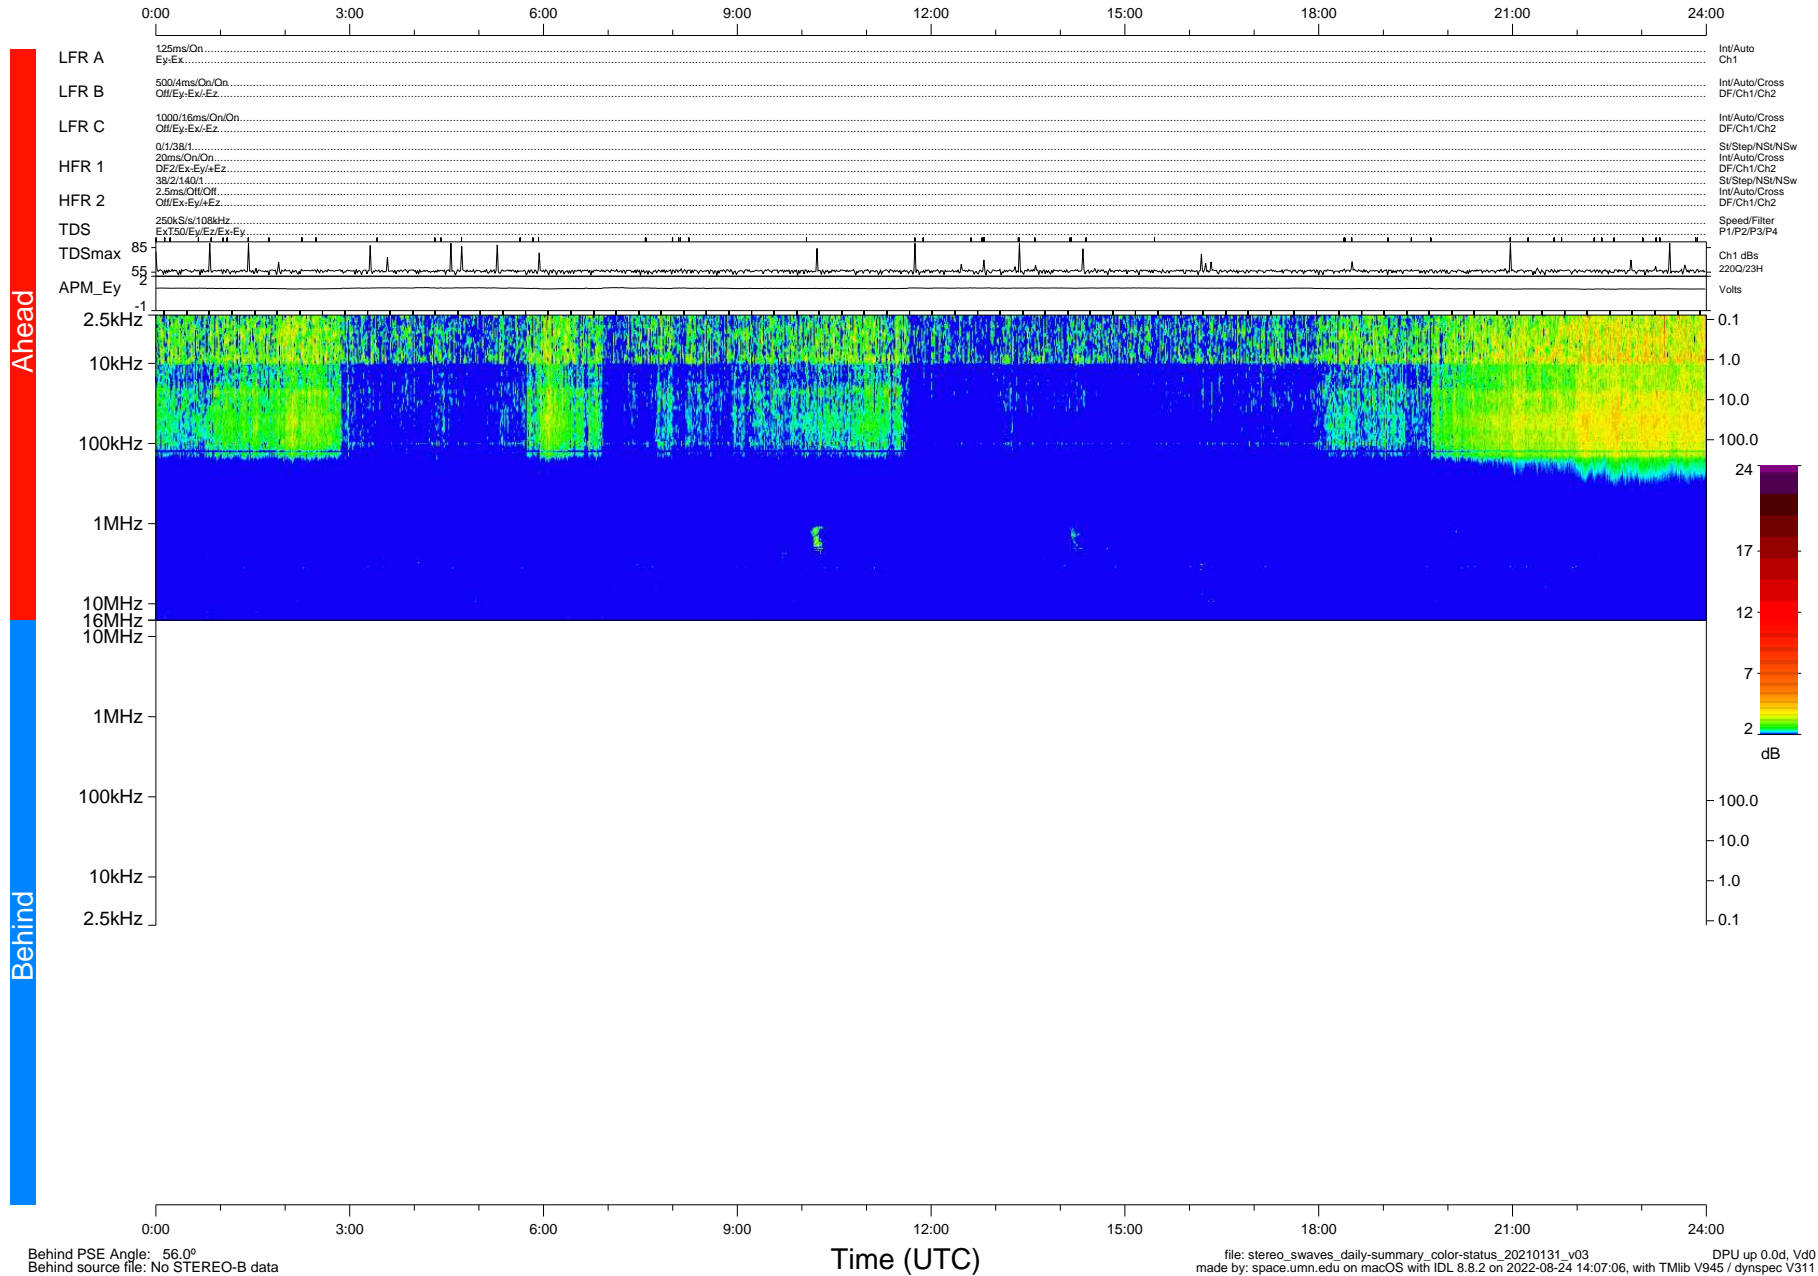

STEREO/WAVES Daily Summary - 31-Jan-2021 (DOY 031)

Ahead source file: swaves_ahead_2021_031_1_05.fin (Recovery: 100.0% HK, 87% Pkts)
 Ahead PSE Angle: -56.3°

DPU up 2034.9d, V412d32

Behind PSE Angle: 56.0°
 Behind source file: No STEREO-B data

file: stereo_swaves_daily-summary_color-status_20210131_v03
 made by: space.umn.edu on macOS with IDL 8.8.2 on 2022-08-24 14:07:06, with Tlib V945 / dynspec V311
 DPU up 0.0d, Vd0