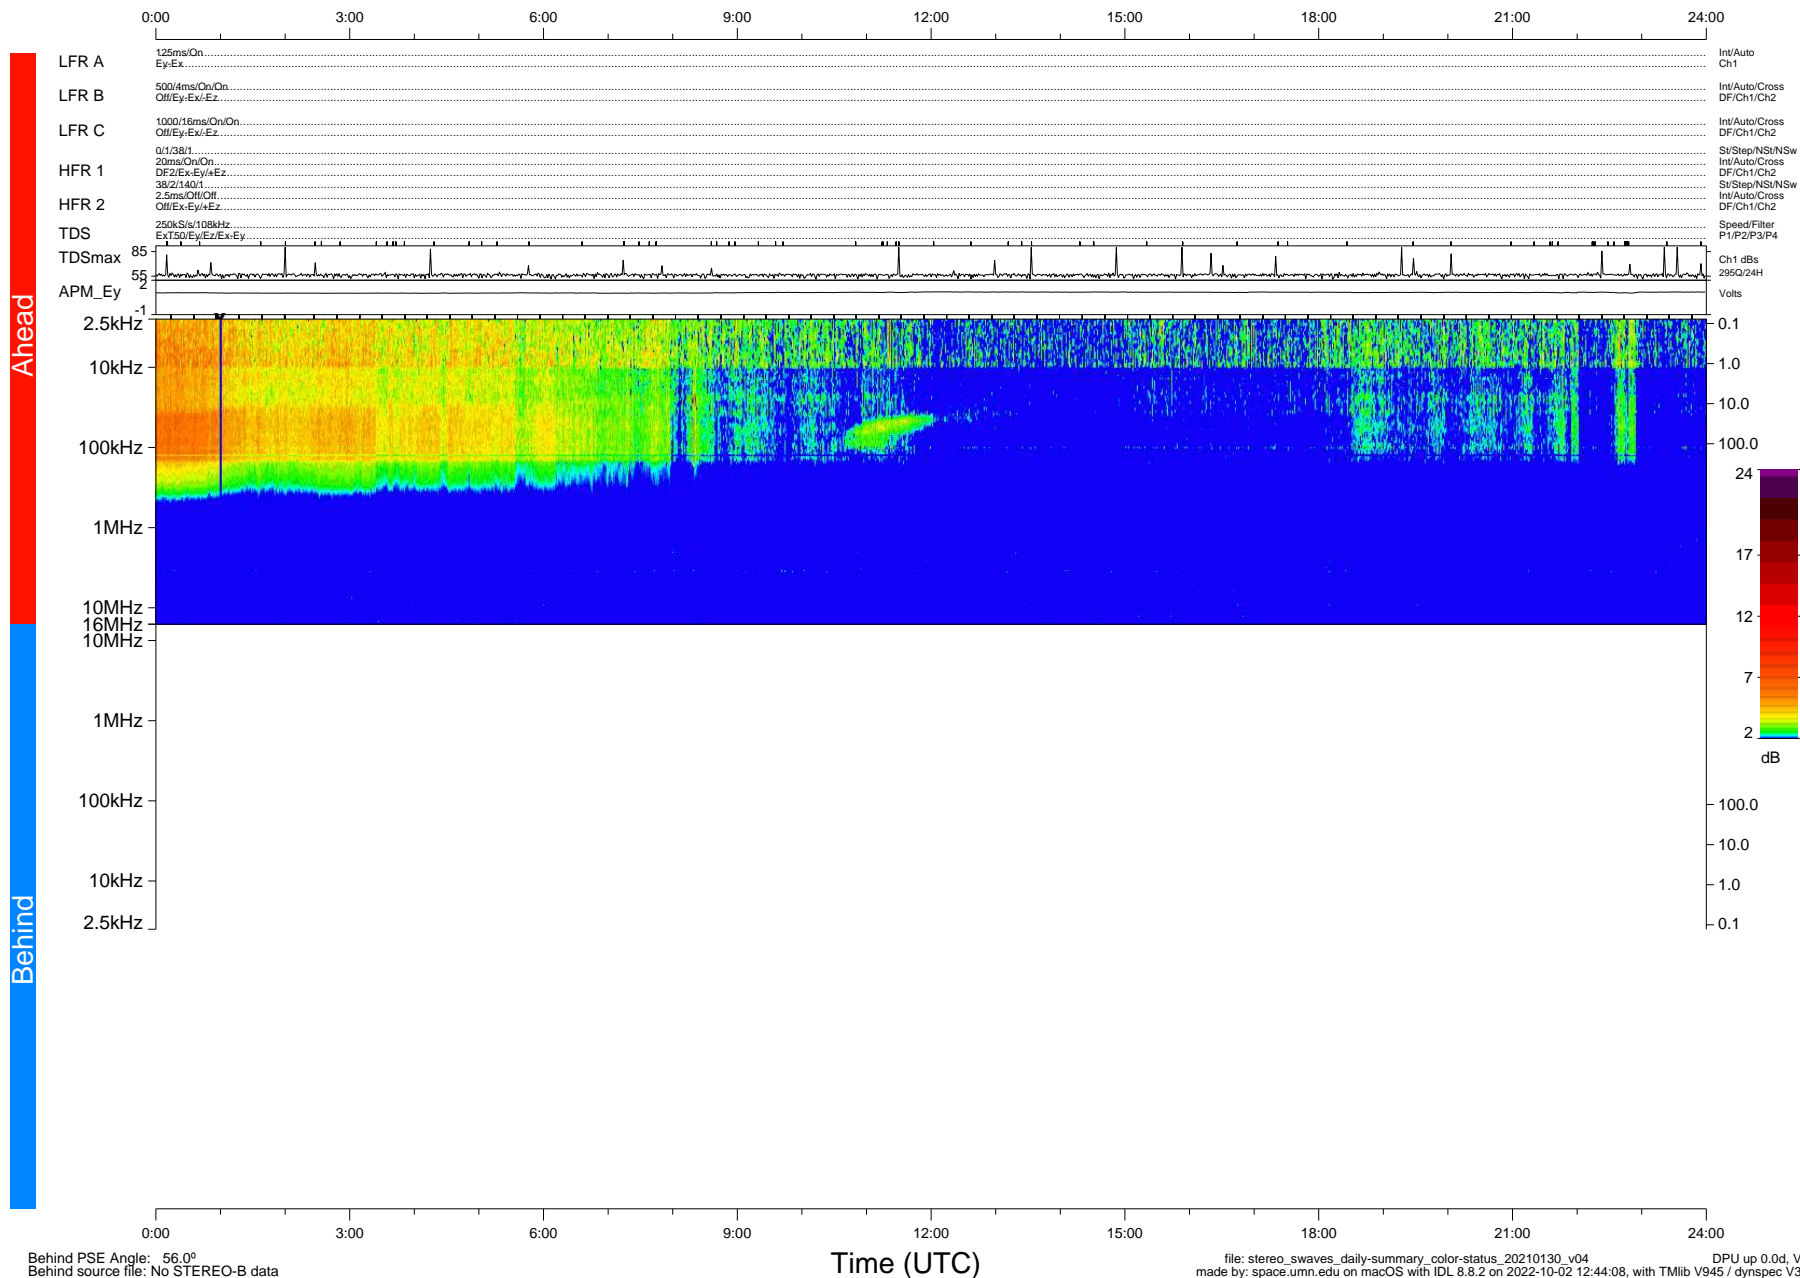

STEREO/WAVES Daily Summary - 30-Jan-2021 (DOY 030)

Ahead source file: swaves_ahead_2021_030_1_05.fin (Recovery: 100.0% HK, 98% Pkts)
Ahead PSE Angle: -56.3°

DPU up 2033.9d, V412d32

Behind PSE Angle: 56.0°
Behind source file: No STEREO-B data

Time (UTC)