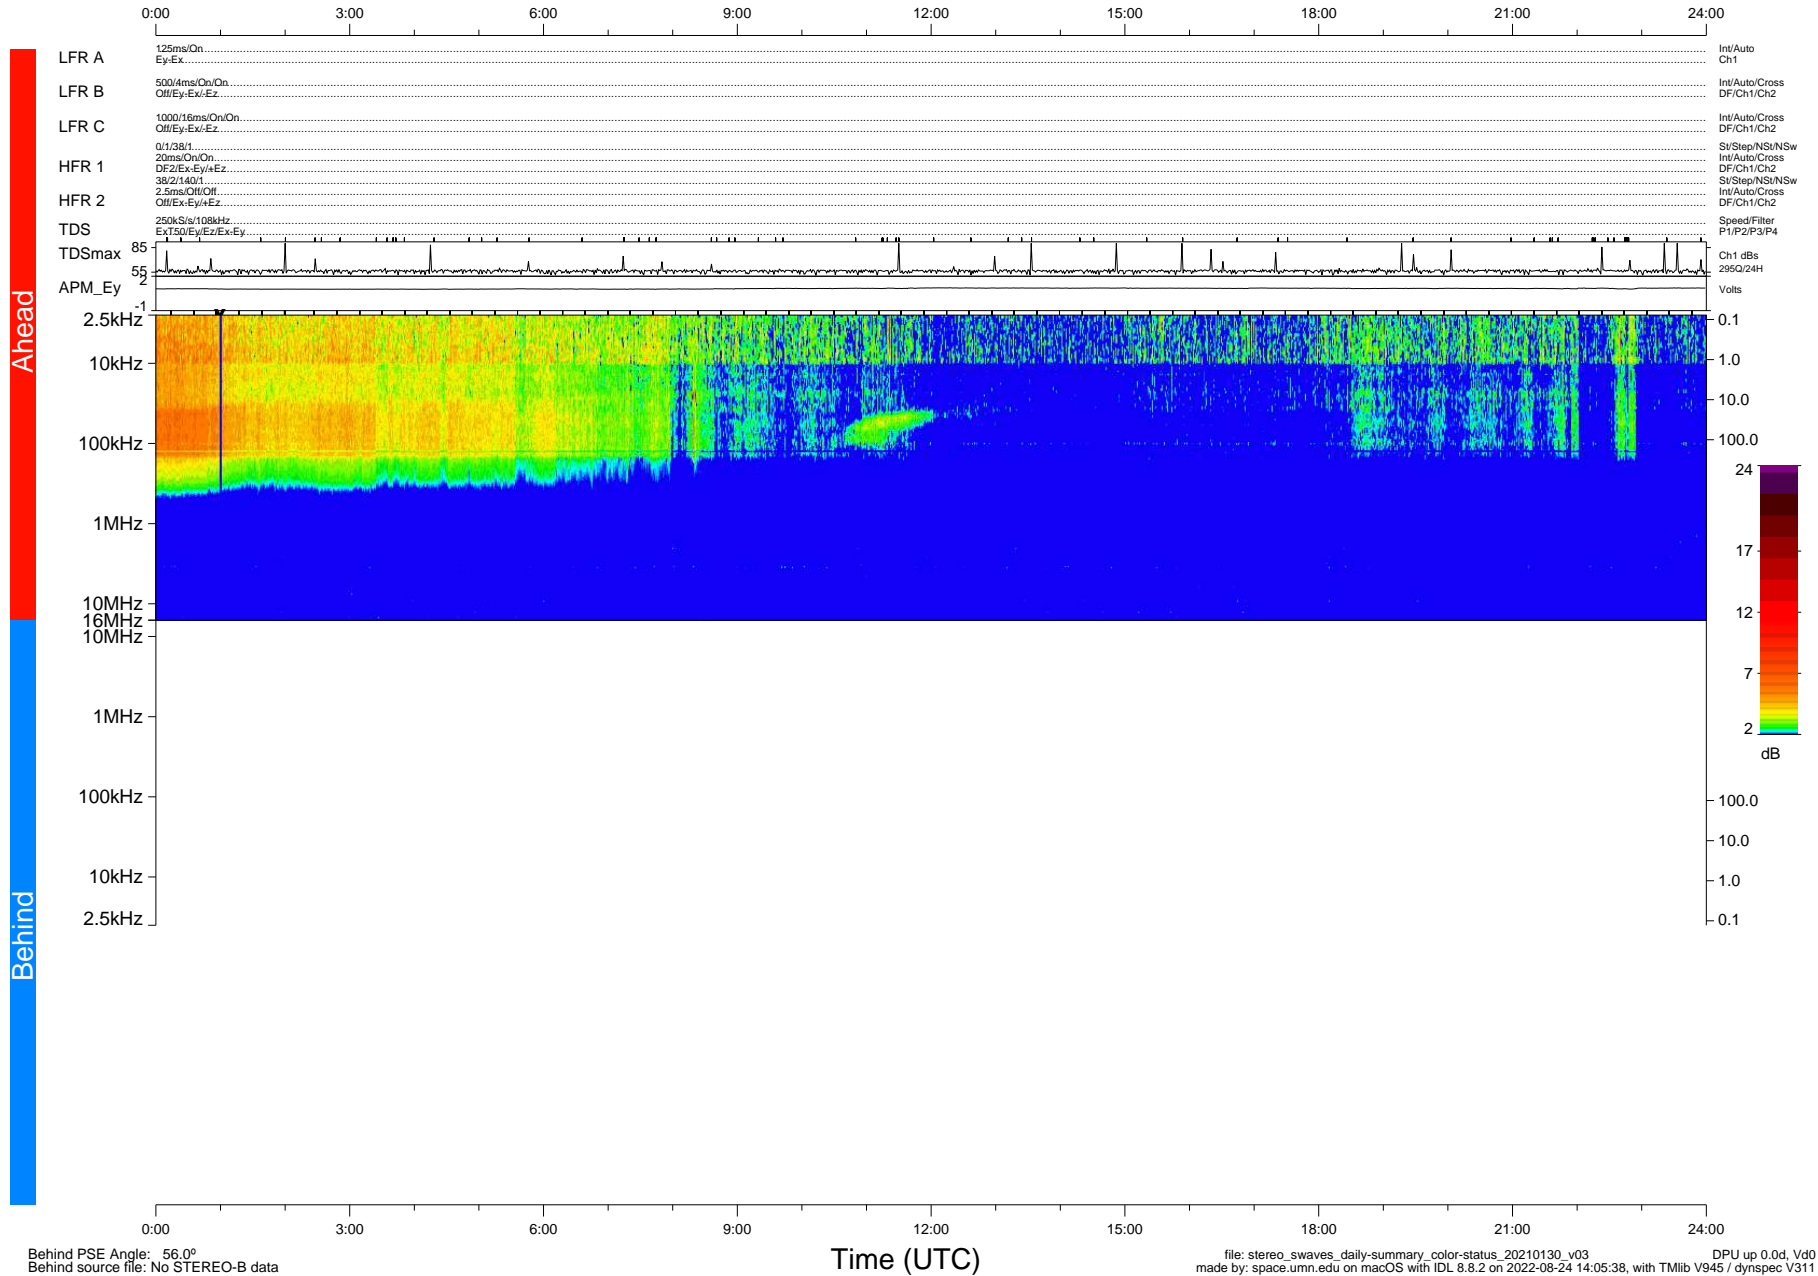

STEREO/WAVES Daily Summary - 30-Jan-2021 (DOY 030)

Ahead source file: swaves_ahead_2021_030_1_05.fin (Recovery: 100.0% HK, 98% Pkts)
 Ahead PSE Angle: -56.3°

DPU up 2033.9d, V412d32

Behind PSE Angle: 56.0°
 Behind source file: No STEREO-B data

Time (UTC)

file: stereo_swaves_daily-summary_color-status_20210130_v03 DPU up 0.0d, Vd0
 made by: space.umn.edu on macOS with IDL 8.8.2 on 2022-08-24 14:05:38, with Tlib V945 / dynspec V311