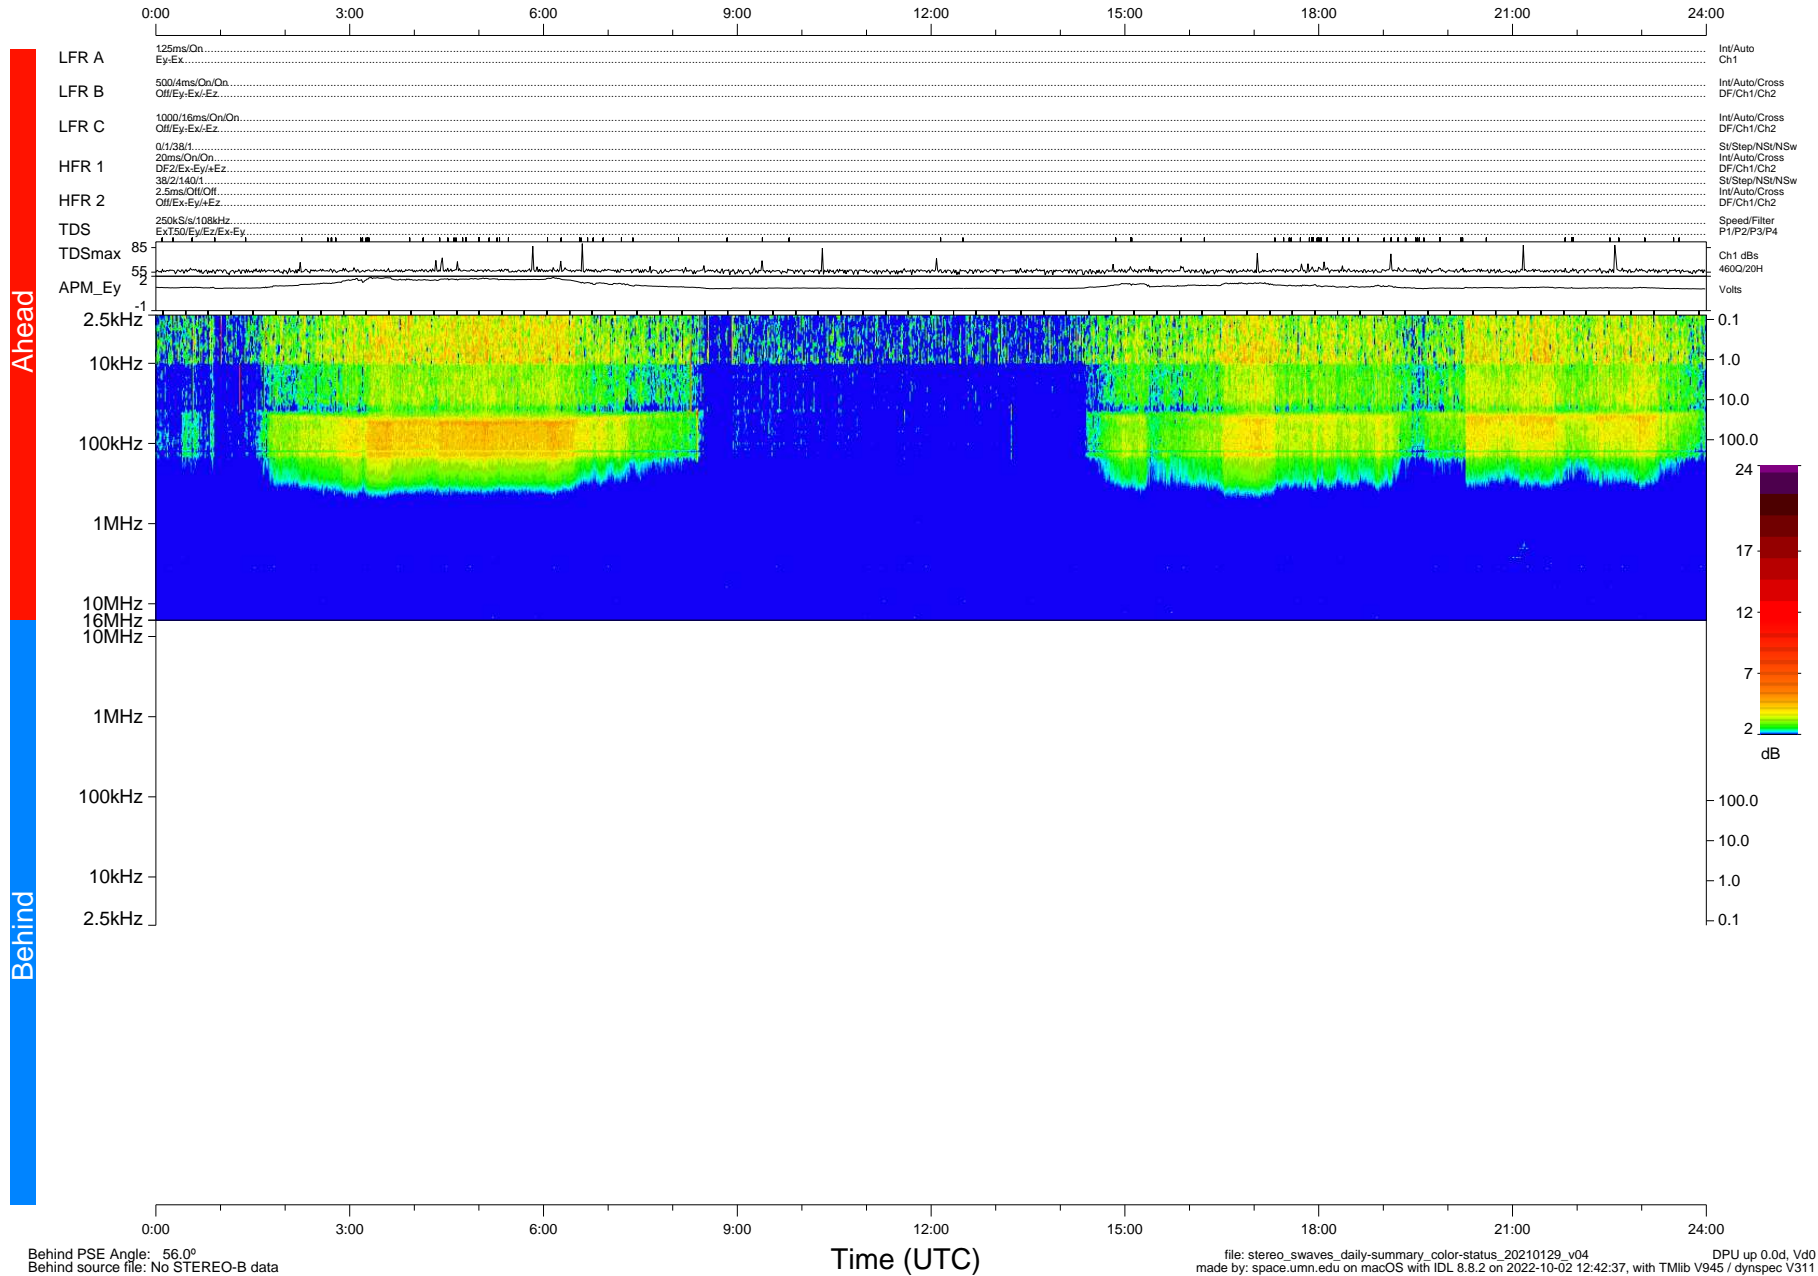

STEREO/WAVES Daily Summary - 29-Jan-2021 (DOY 029)

Ahead source file: swaves_ahead_2021_029_1_05.fin (Recovery: 100.0% HK, 122% Pkts)
Ahead PSE Angle: -56.3°

DPU up 2032.9d, V412d32

Behind PSE Angle: 56.0°
Behind source file: No STEREO-B data