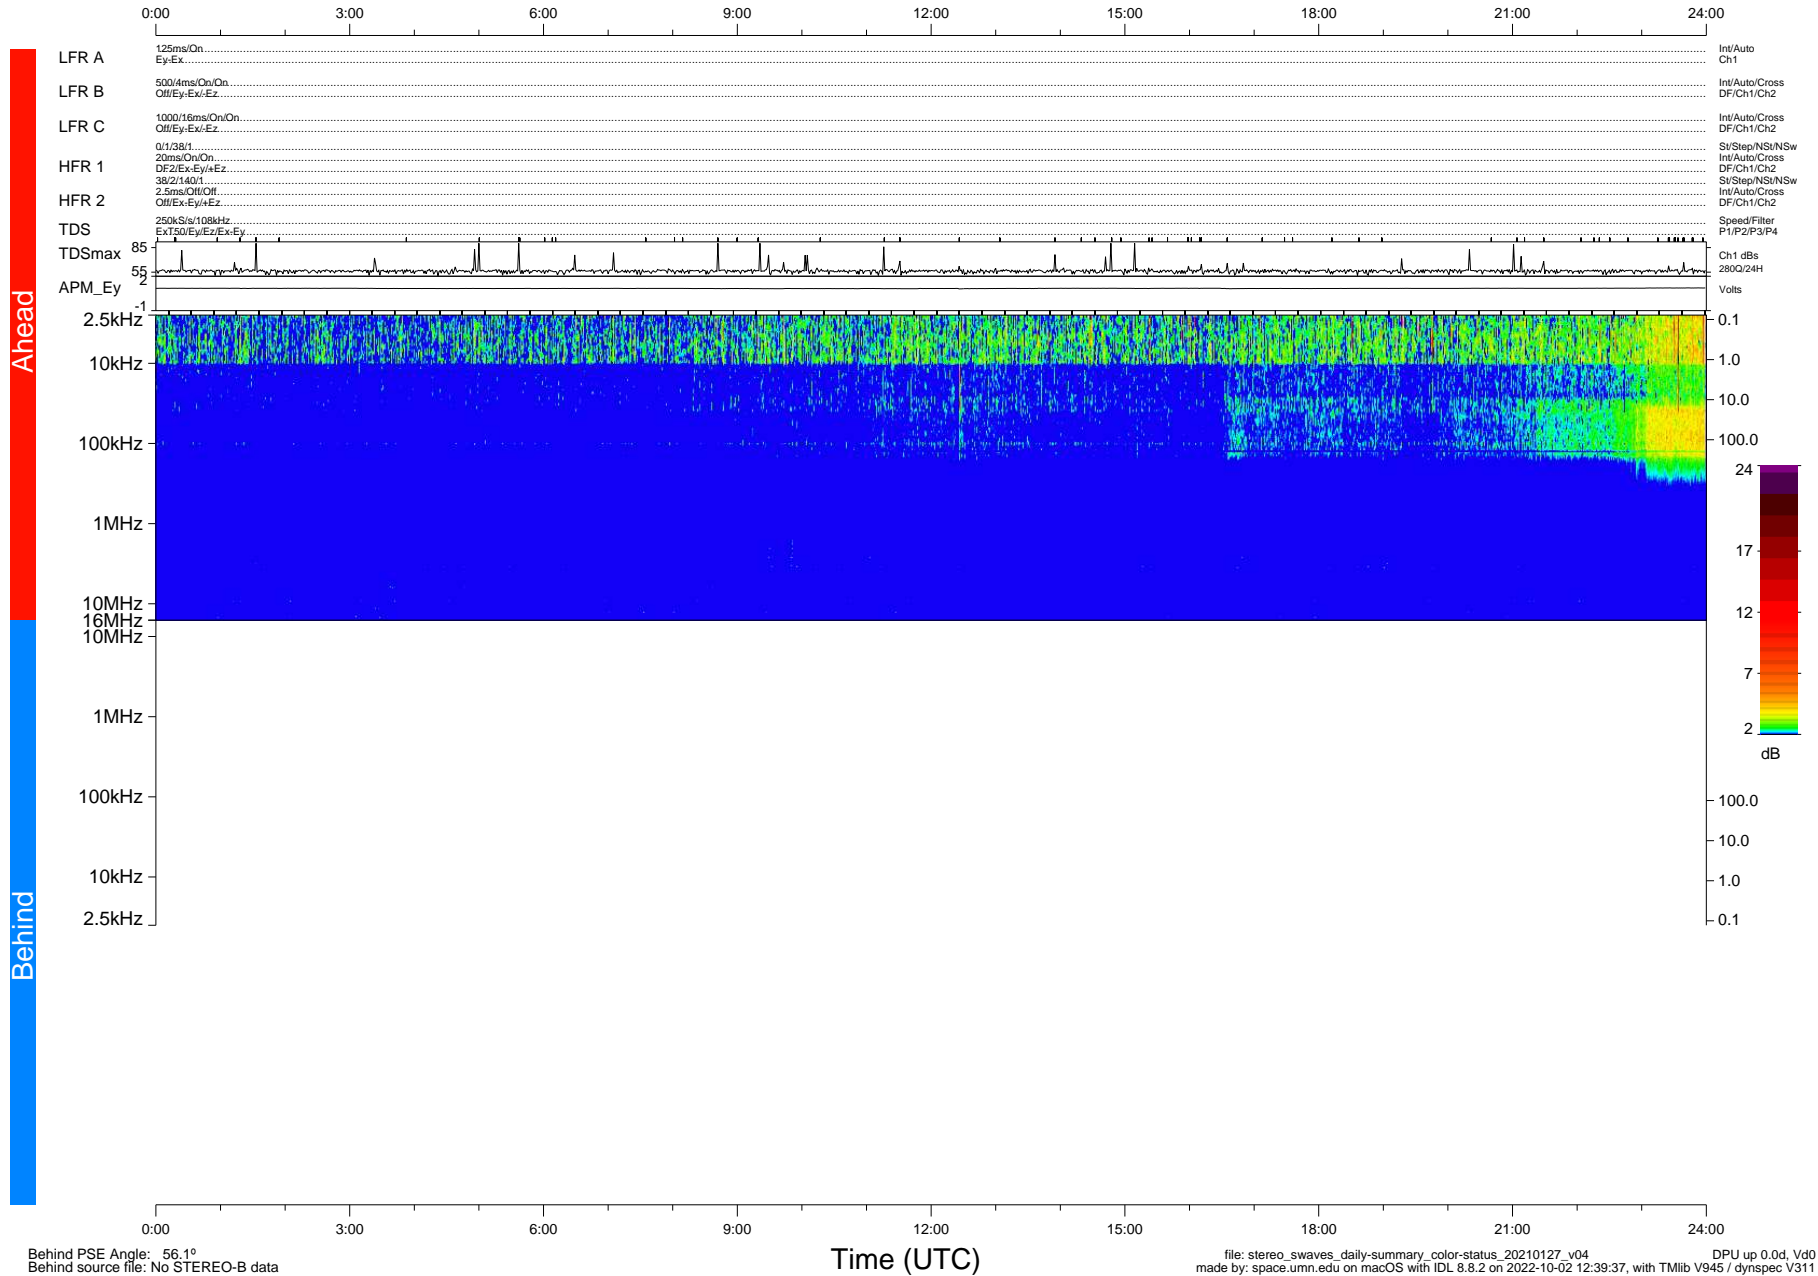

STEREO/WAVES Daily Summary - 27-Jan-2021 (DOY 027)

Ahead source file: swaves_ahead_2021_027_1_05.fin (Recovery: 100.0% HK, 95% Pkts)
 Ahead PSE Angle: -56.4°

DPU up 2030.9d, V412d32

Behind PSE Angle: 56.1°
 Behind source file: No STEREO-B data

Time (UTC)

file: stereo_swaves_daily-summary_color-status_20210127_v04 DPU up 0.0d, Vd0
 made by: space.umn.edu on macOS with IDL 8.8.2 on 2022-10-02 12:39:37, with Tlib V945 / dynspec V311