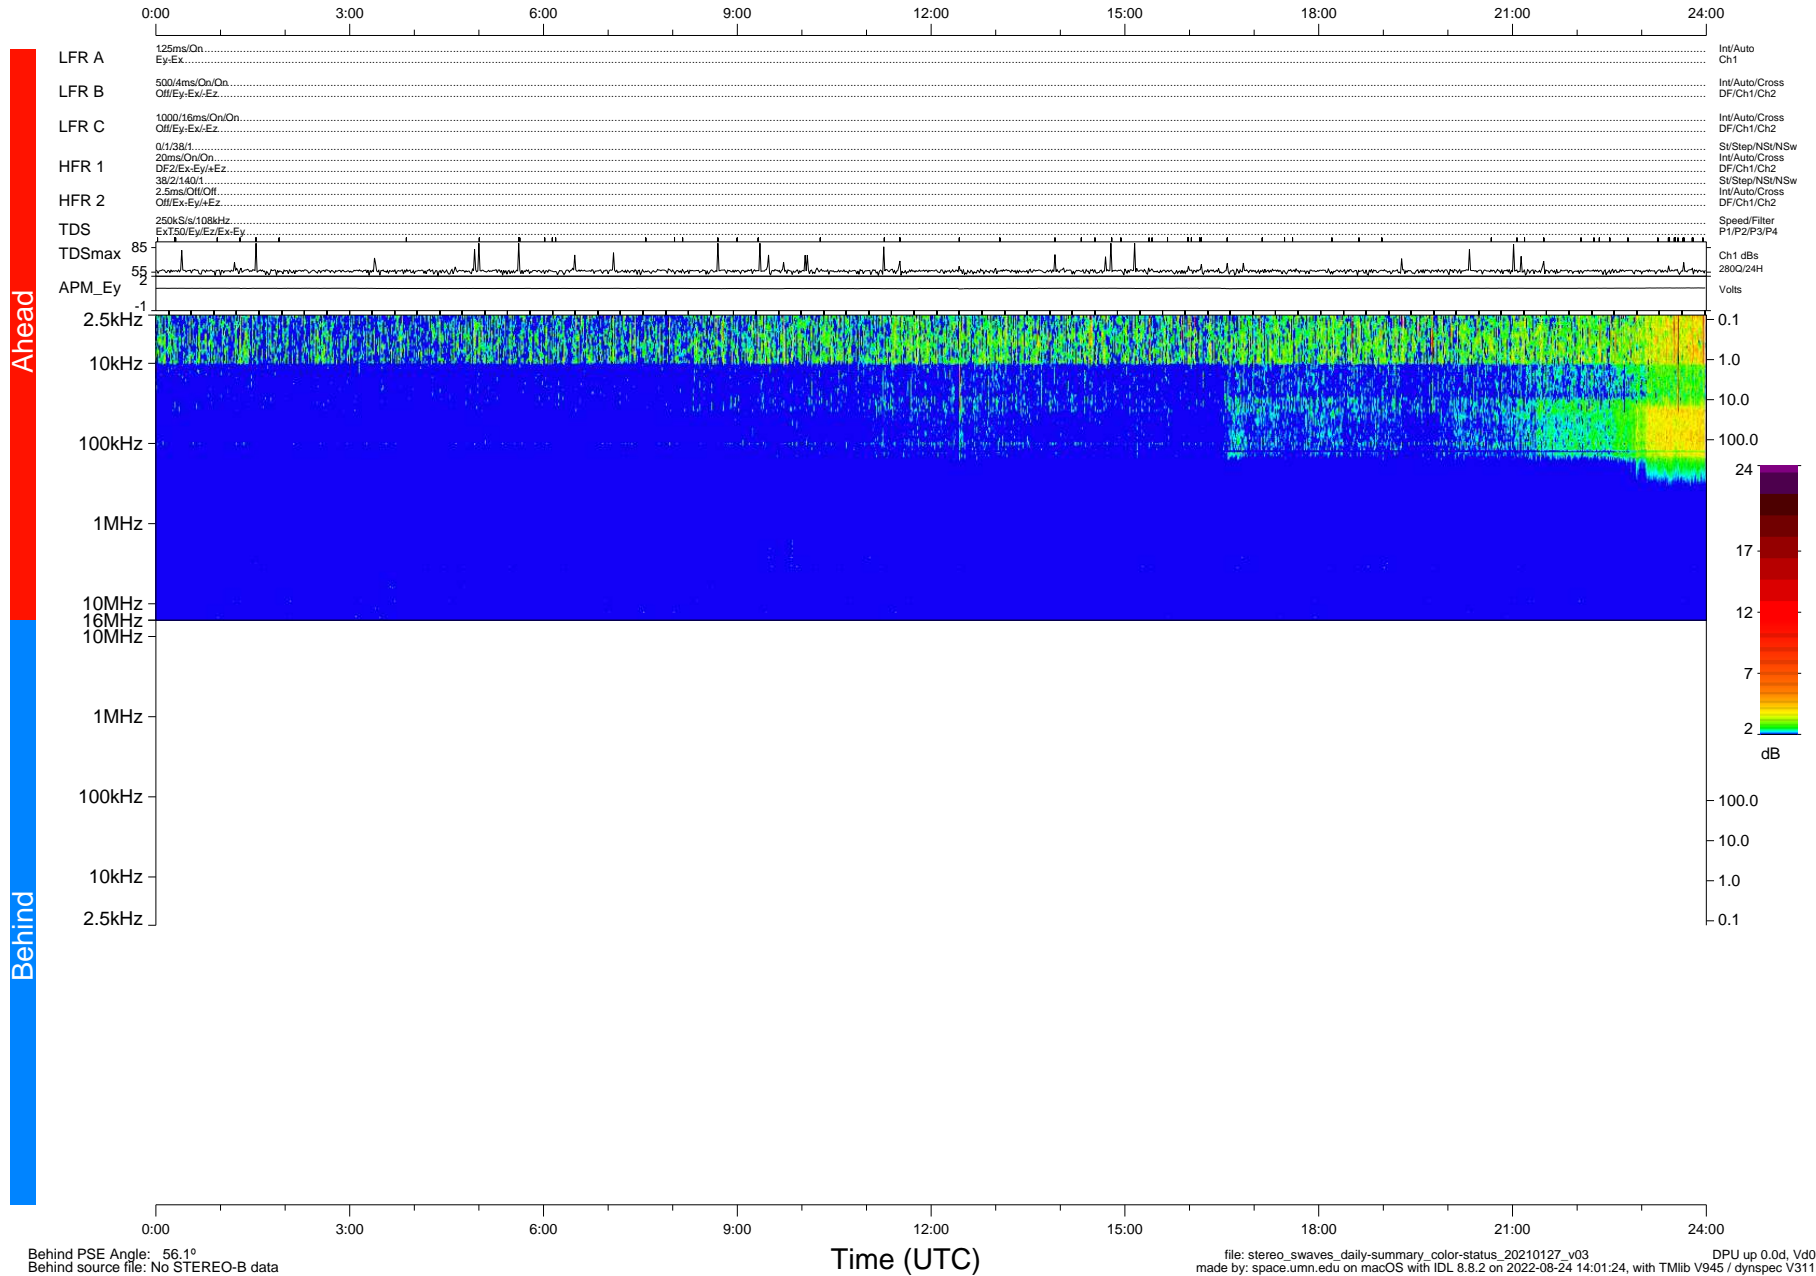

STEREO/WAVES Daily Summary - 27-Jan-2021 (DOY 027)

Ahead source file: swaves_ahead_2021_027_1_05.fin (Recovery: 100.0% HK, 95% Pkts)
 Ahead PSE Angle: -56.4°

DPU up 2030.9d, V412d32

Behind PSE Angle: 56.1°
 Behind source file: No STEREO-B data

Time (UTC)

file: stereo_swaves_daily-summary_color-status_20210127_v03 DPU up 0.0d, Vd0
 made by: space.umn.edu on macOS with IDL 8.8.2 on 2022-08-24 14:01:24, with Tlib V945 / dynspec V311