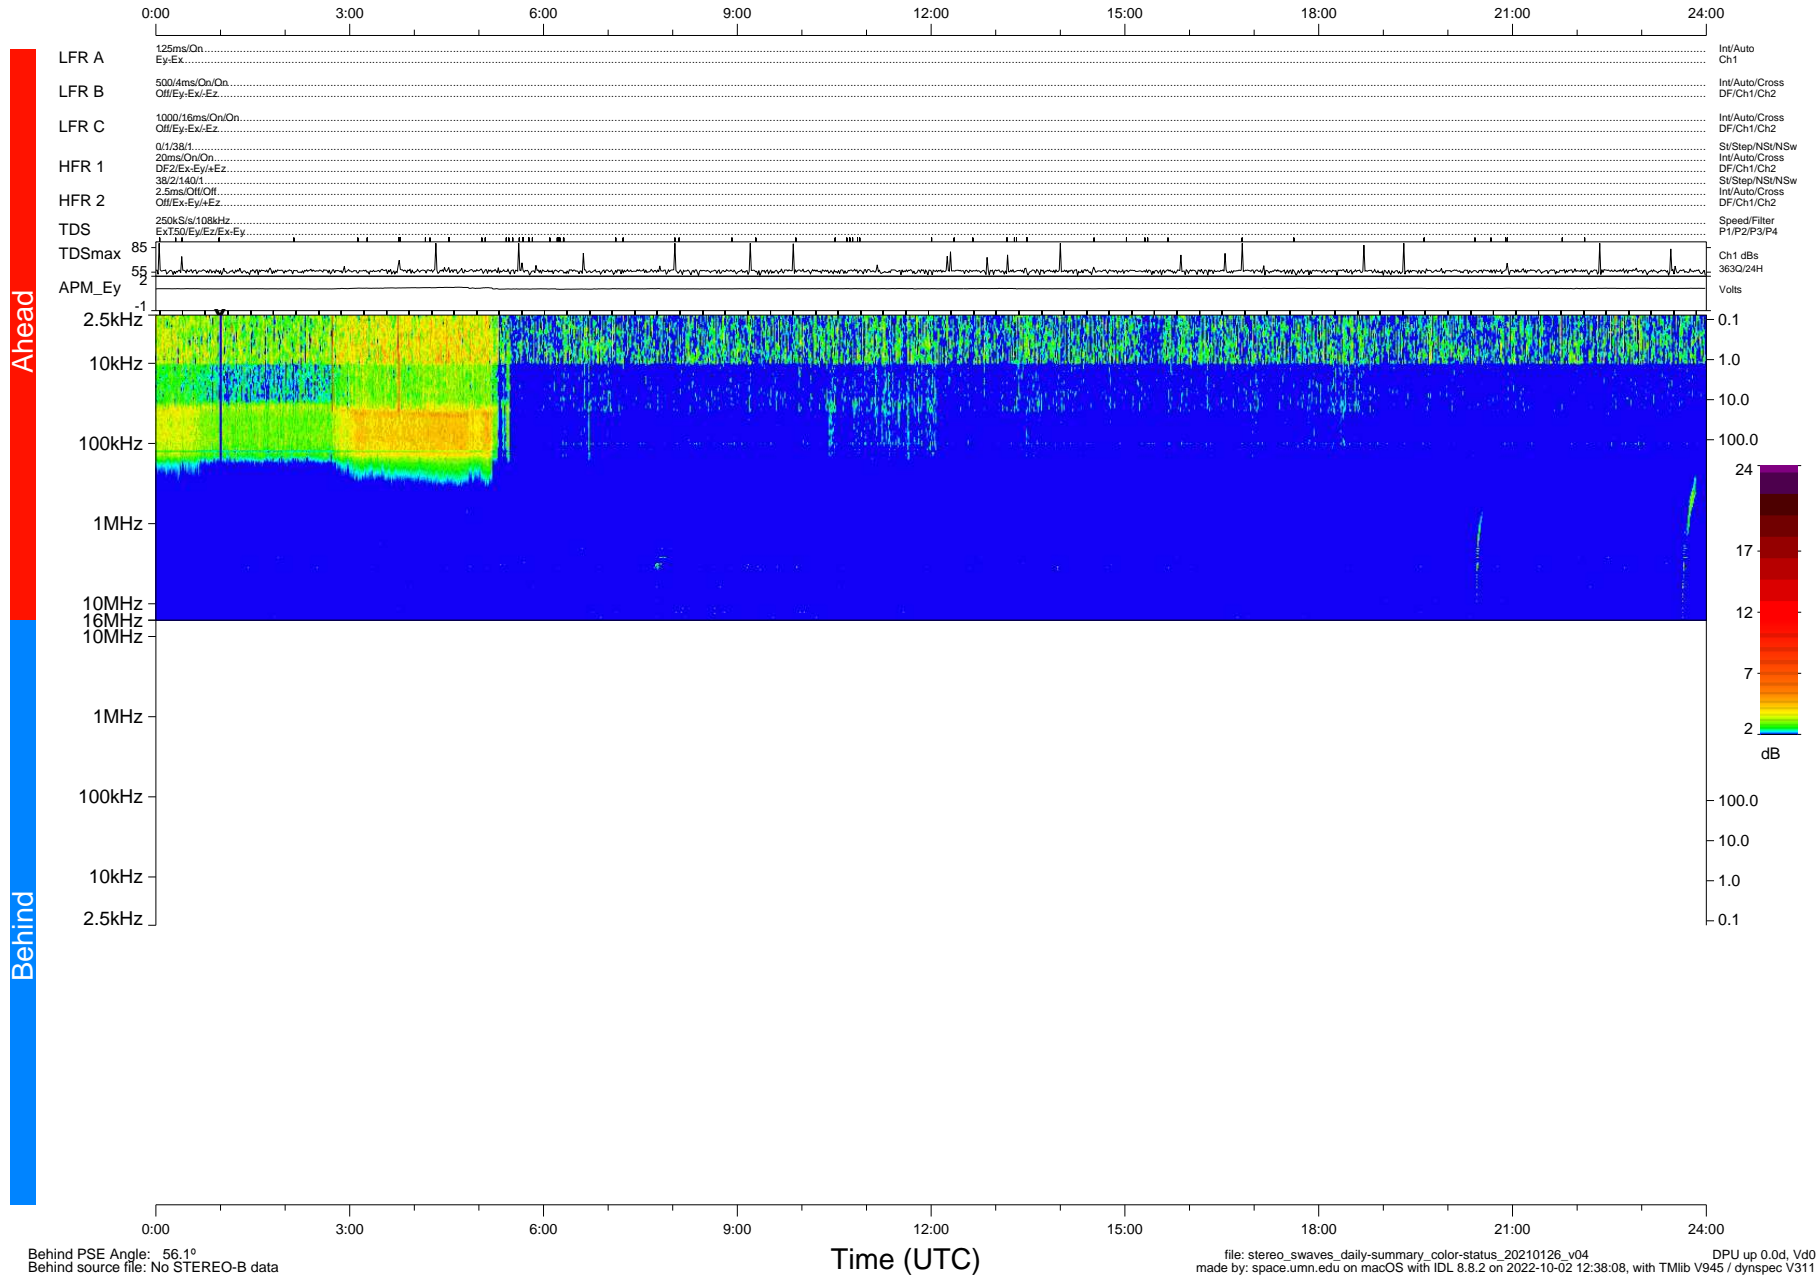

STEREO/WAVES Daily Summary - 26-Jan-2021 (DOY 026)

Ahead source file: swaves_ahead_2021_026_1_05.fin (Recovery: 100.0% HK, 108% Pkts)
 Ahead PSE Angle: -56.5°

DPU up 2029.9d, V412d32

Behind PSE Angle: 56.1°
 Behind source file: No STEREO-B data

Time (UTC)

file: stereo_swaves_daily-summary_color-status_20210126_v04 DPU up 0.0d, Vd0
 made by: space.umn.edu on macOS with IDL 8.8.2 on 2022-10-02 12:38:08, with Tlib V945 / dynspec V311