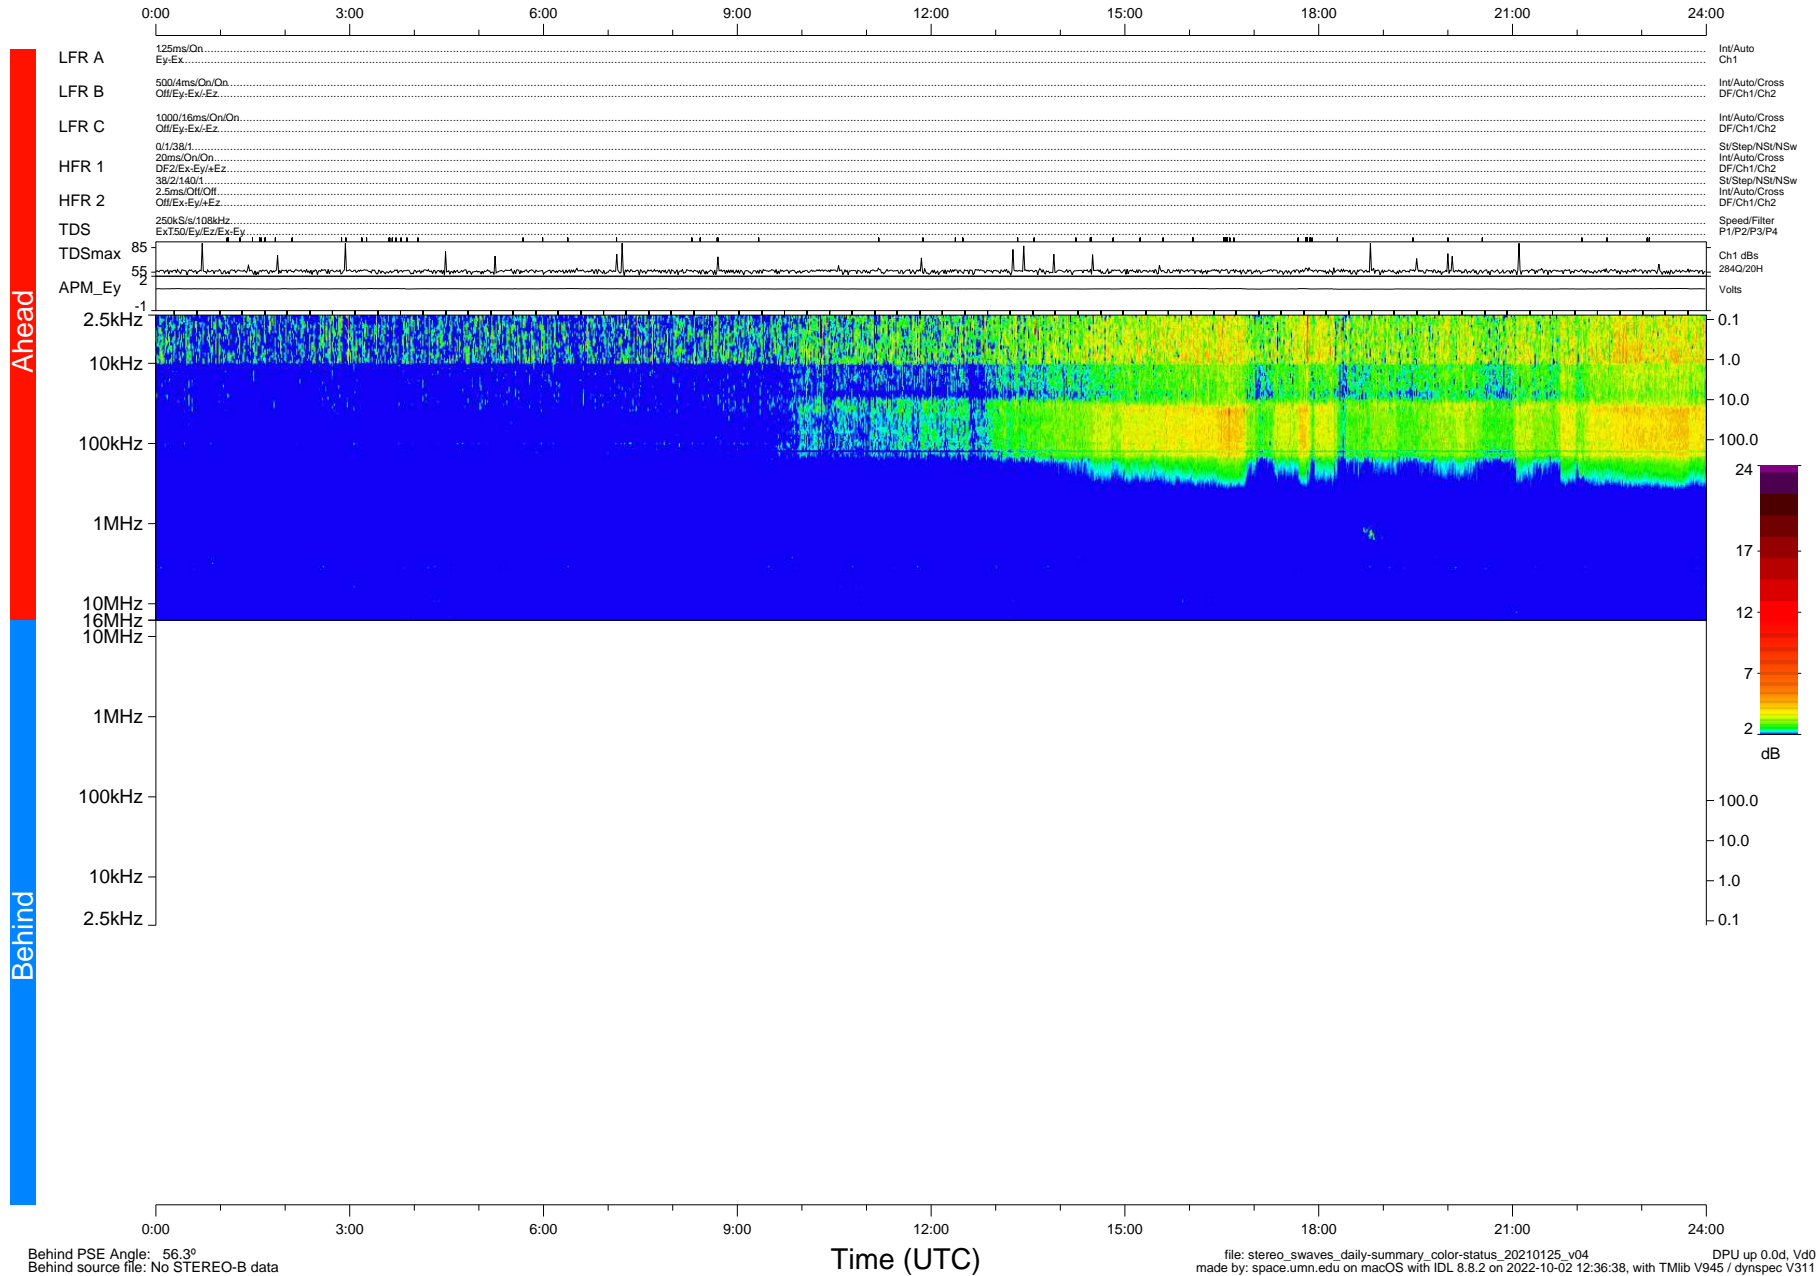

STEREO/WAVES Daily Summary - 25-Jan-2021 (DOY 025)

Ahead source file: swaves_ahead_2021_025_1_05.fin (Recovery: 100.0% HK, 96% Pkts)
Ahead PSE Angle: -56.4°

DPU up 2028.9d, V412d32

Behind PSE Angle: 56.3°
Behind source file: No STEREO-B data

Time (UTC)