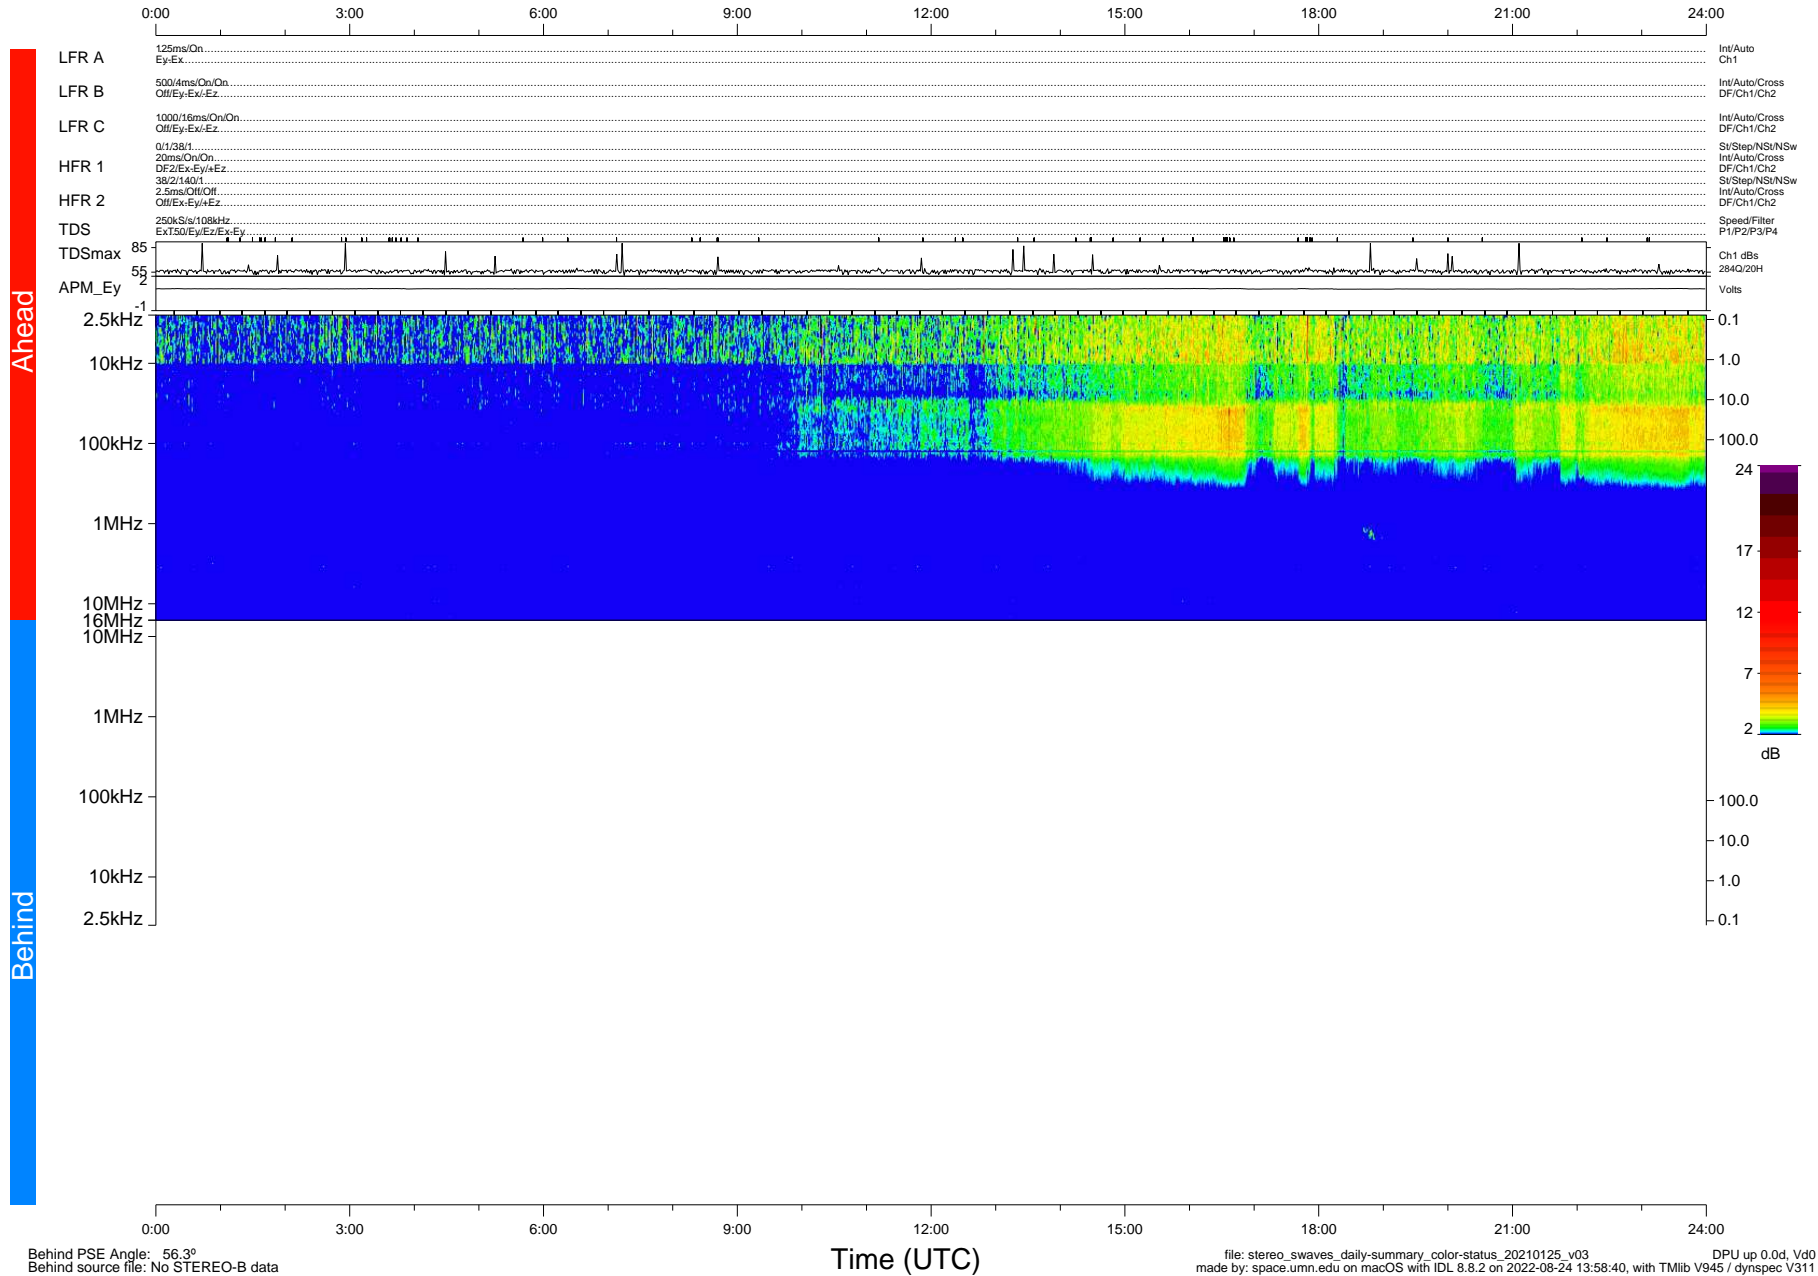

# STEREO/WAVES Daily Summary - 25-Jan-2021 (DOY 025)

Ahead source file: swaves\_ahead\_2021\_025\_1\_05.fin (Recovery: 100.0% HK, 96% Pkts)  
 Ahead PSE Angle: -56.4°

DPU up 2028.9d, V412d32

Behind PSE Angle: 56.3°  
 Behind source file: No STEREO-B data

Time (UTC)

file: stereo\_swaves\_daily-summary\_color-status\_20210125\_v03  
 made by: space.umn.edu on macOS with IDL 8.8.2 on 2022-08-24 13:58:40, with Tlib V945 / dynspec V311  
 DPU up 0.0d, Vd0